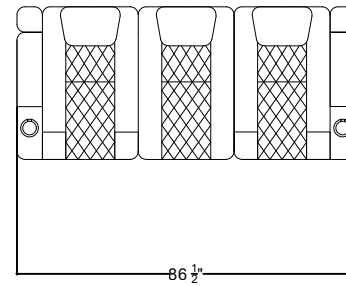

Sample Seating Configurations

Valencia
Home Theater Seating
Title: Tuscany Motorized Seats