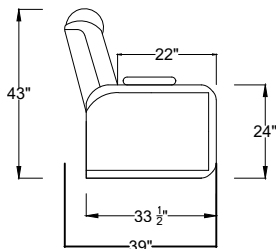

B

A

E

D

C

B

A

Head Rest

Middle Seat

Middle Seat with Drop Down Table

Control for Left Arm

*Control functions include reclining motor, head rest, cooling cupholder, heating seat, massage, USB plug and overall switch are at the ring of cup holder.