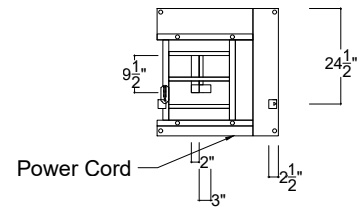

Single Right Arm

Valencia
Home Theater Seating
Title: Tuscany Motorized Seats