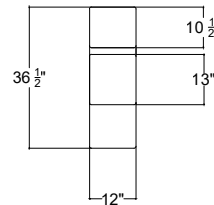

Middle Seat

Middle Seat with Drop Down Table

Control for Left Arm

*Control functions include reclining motor, head rest, cooling cupholder, heating seat, massage, USB plug and overall switch are at the ring of cup holder.