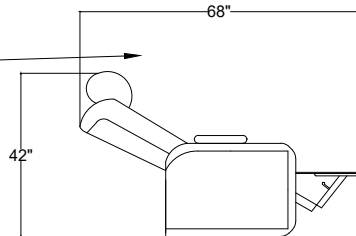

B

A

E

D

C

B

A

Head Rest

Middle Seat

Middle Seat with Drop Down Table

Control for Left Arm

*Control functions include reclining motor, head rest, cooling cupholder, heating seat, massage, USB plug and overall switch are at the ring of cup holder.