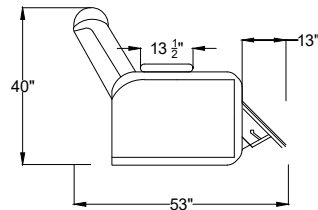

B

A

E

D

C

B

A

Head Rest

Middle Seat

Middle Seat with Drop Down Table

Control for Left Arm

*Control functions include reclining motor, head rest, cooling cupholder, heating seat, massage, USB plug and overall switch are at the ring of cup holder.