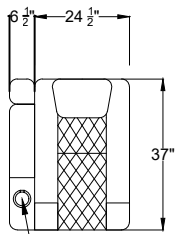

Arm Configurations

Single Left Arm