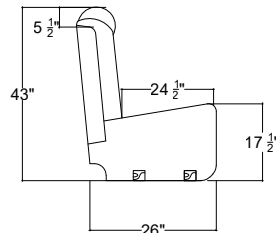

B

A

E

D

C

B

A

Head Rest

Middle Seat

Middle Seat with Drop Down Table

Control for Left Arm

*Control functions include reclining motor, head rest, cooling cupholder, heating seat, massage, USB plug and overall switch are at the ring of cup holder.