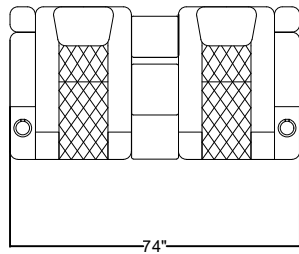

Sample Seating Configurations

Valencia
Home Theater Seating
Title: Tuscany Motorized Seats