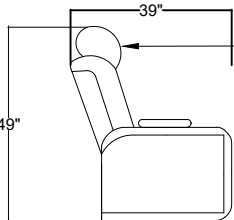

B

A

E

D

C

B

A

Head Rest

Middle Seat

Middle Seat with Drop Down Table

Control for Left Arm

*Control functions include reclining motor, head rest, cooling cupholder, heating seat, massage, USB plug and overall switch are at the ring of cup holder.