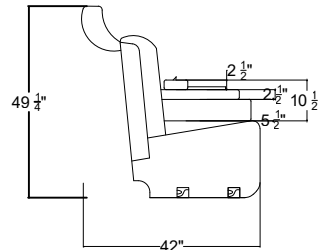

B

A

E

D

C

B

A

Head Rest

Middle Seat

Middle Seat with Drop Down Table

Control for Left Arm

*Control functions include reclining motor, head rest, cooling cupholder, heating seat, massage, USB plug and overall switch are at the ring of cup holder.