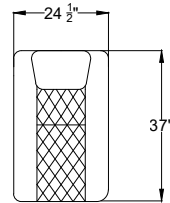

Middle Seat

Middle Seat with Drop Down Table

Control for Left Arm

*Control functions include reclining motor, head rest, cooling cupholder, heating seat, massage, USB plug and overall switch are at the ring of cup holder.