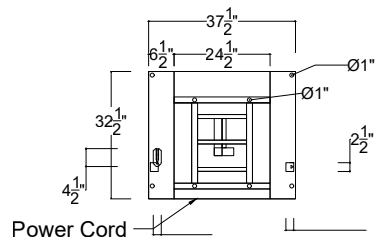

Base Configuration

Double Arms