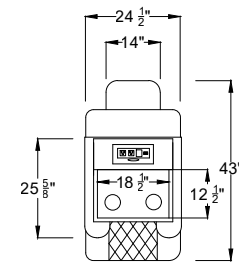

Middle Seat

Middle Seat with Drop Down Table

Control for Left Arm

*Control functions include reclining motor, head rest, cooling cupholder, heating seat, massage, USB plug and overall switch are at the ring of cup holder.