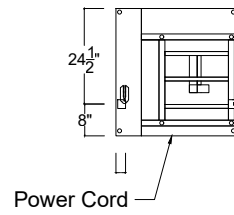

Single Left Arm