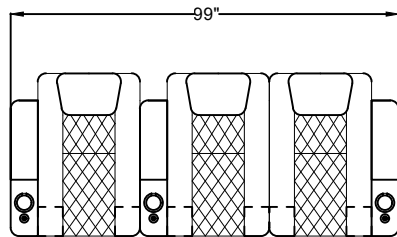

Row of 3		
Left	Left	Double
Double	Right	Right
Left	Double	Right

Row of 3 Love Seat		
Left	Right	Right
Left	Left	Right