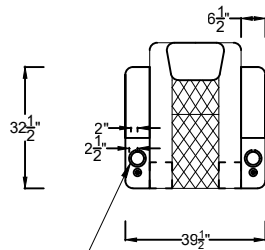

Arm Configurations

Double Arms

Control for Double Arm

Single Left Arm

Control for single arms

Single Right Arm

*Control functions include reclining motor, LED light, lumbar support, head rest, USB plug and overall switch are at the ring of cup holder.