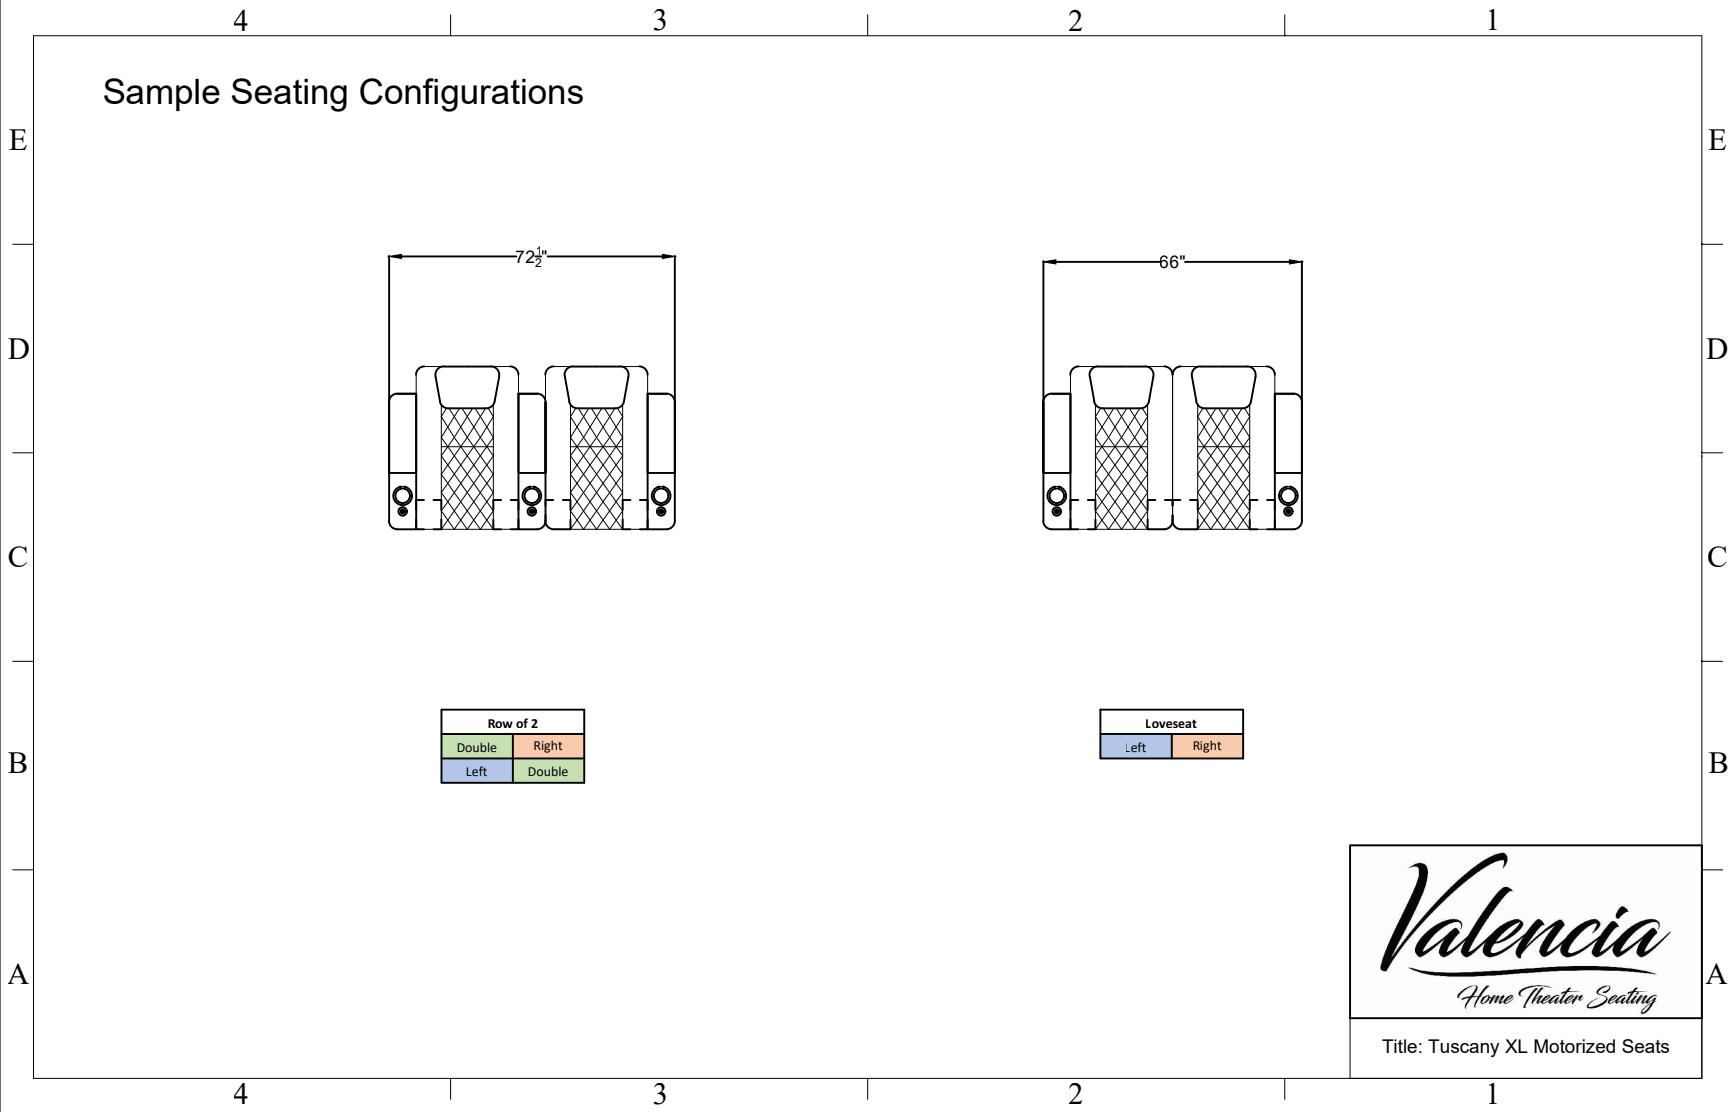

Arm Configurations

Double Arms

Control for Double Arm

Single Left Arm

Control for single arms

Single Right Arm

*Control functions include reclining motor, LED light, lumbar support, head rest, USB plug and overall switch are at the ring of cup holder.

Sample Seating Configurations

Row of 3		
Left	Left	Double
Double	Right	Right
Left	Double	Right

Row of 3 Love Seat		
Left	Right	Right
Left	Left	Right

Title: Tuscany XL Motorized Seats

Sample Seating Configurations

Row of 4			
Double	Right	Right	Right
Left	Double	Right	Right
Left	Left	Double	Right
Left	Left	Left	Double

Row of 4 Love Seat			
Left	Right	Right	Right
Left	Left	Right	Right
Left	Left	Left	Right
Left	Right	Left	Right

Valencia
Home Theater Seating

Title: Tuscany XL Motorized Seats

Sample Seating Configurations

For Example: Row of 5 = $5 * 33 + 6.5 = 171.5 \text{ (")}$

Row of X Seating Configurations: $X = 1 \text{ Double} + Y \text{ Left} + Z \text{ Right}$