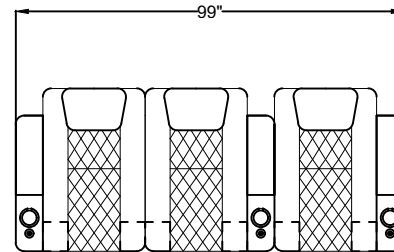

Arm Configurations

Double Arms

Control for Double Arm

Single Left Arm

Control for single arms

Single Right Arm

*Control functions include reclining motor, LED light, lumbar support, head rest, USB plug and overall switch are at the ring of cup holder.

Valencia
Home Theater Seating

Title: Tuscany XL Motorized Seats

Sample Seating Configurations

Row of 2	
Double	Right
Left	Double

Loveseat	
Left	Right

Valencia
Home Theater Seating

Title: Tuscany XL Motorized Seats

Sample Seating Configurations

Row of 3		
Left	Left	Double
Double	Right	Right
Left	Double	Right

Row of 3 Love Seat		
Left	Right	Right
Left	Left	Right

Title: Tuscany XL Motorized Seats

Sample Seating Configurations

Row of 4			
Double	Right	Right	Right
Left	Double	Right	Right
Left	Left	Double	Right
Left	Left	Left	Double

Row of 4 Love Seat			
Left	Right	Right	Right
Left	Left	Right	Right
Left	Left	Left	Right
Left	Right	Left	Right