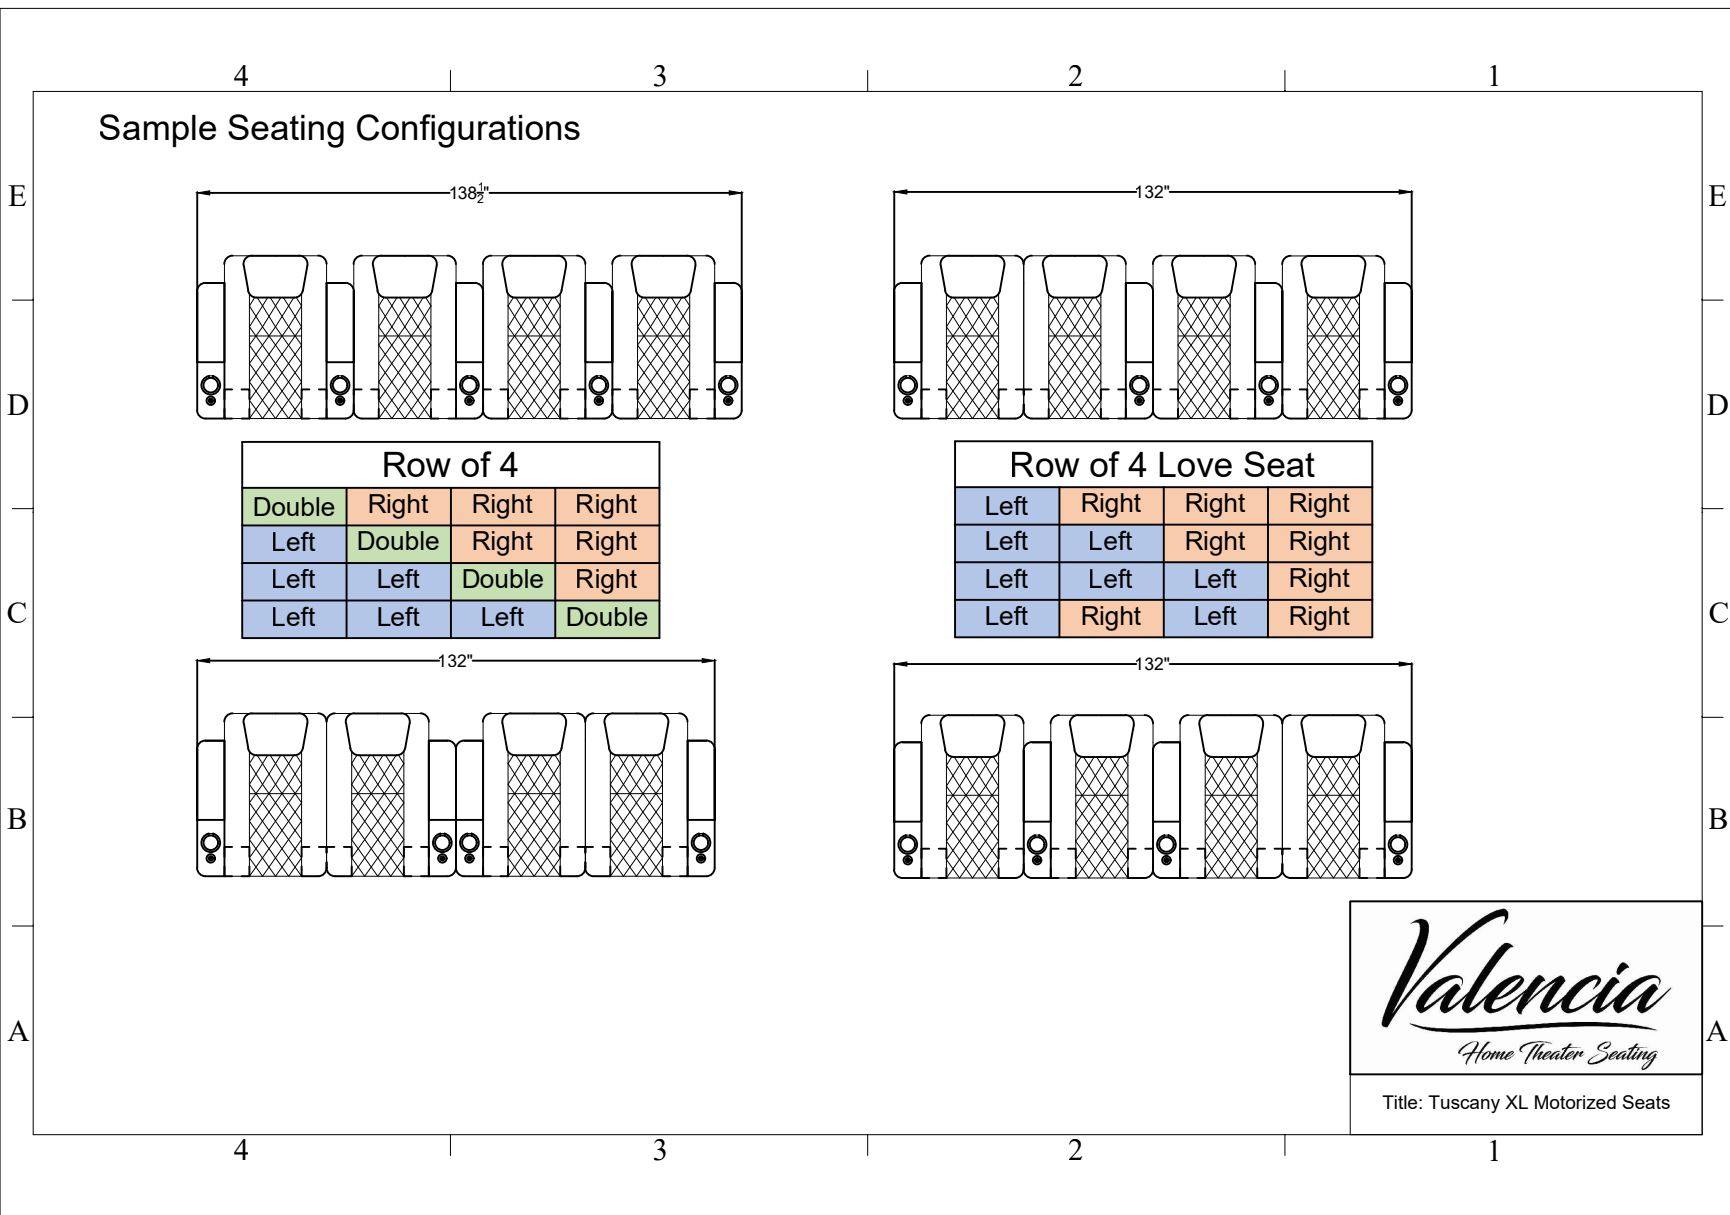

Sample Seating Configurations

Row of 3		
Left	Left	Double
Double	Right	Right
Left	Double	Right

Row of 3 Love Seat		
Left	Right	Right
Left	Left	Right

Title: Tuscany XL Motorized Seats

Sample Seating Configurations

Row of 4			
Double	Right	Right	Right
Left	Double	Right	Right
Left	Left	Double	Right
Left	Left	Left	Double

Row of 4 Love Seat			
Left	Right	Right	Right
Left	Left	Right	Right
Left	Left	Left	Right
Left	Right	Left	Right

Valencia
Home Theater Seating

Title: Tuscany XL Motorized Seats

Sample Seating Configurations

For Example: Row of 5 = $5 * 33 + 6.5 = 171.5 \text{ (")}$

Row of X Seating Configurations: $X = 1 \text{ Double} + Y \text{ Left} + Z \text{ Right}$

$X = 1 + Y + Z$

For example: Row of 6 = 1 Double + 0 Left + 5 Right

= 1 Double + 5 Left + 0 Right

= 1 Double + 2 Left + 3 Right

Valencia

Home Theater Seating

Title: Tuscany XL Motorized Seats