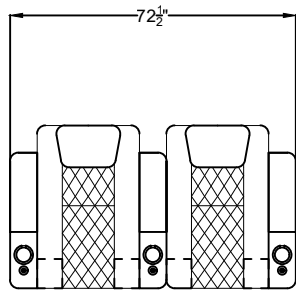

Sample Seating Configurations

Row of 2	
Double	Right
Left	Double