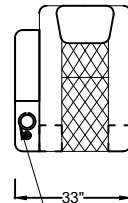

Arm Configurations

Double Arms

Control for Double Arm

Single Left Arm

Control for single arms

Single Right Arm

*Control functions include reclining motor, LED light, lumbar support, head rest, USB plug and overall switch are at the ring of cup holder.