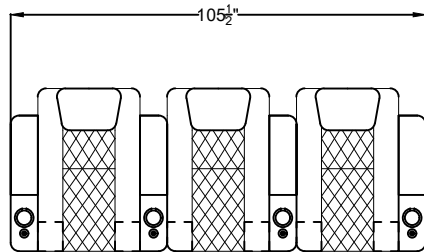

Sample Seating Configurations