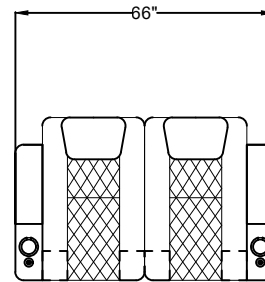

Sample Seating Configurations

Row of 2	
Double	Right
Left	Double

Loveseat	
Left	Right

Valencia
Home Theater Seating

Title: Tuscany XL Motorized Seats