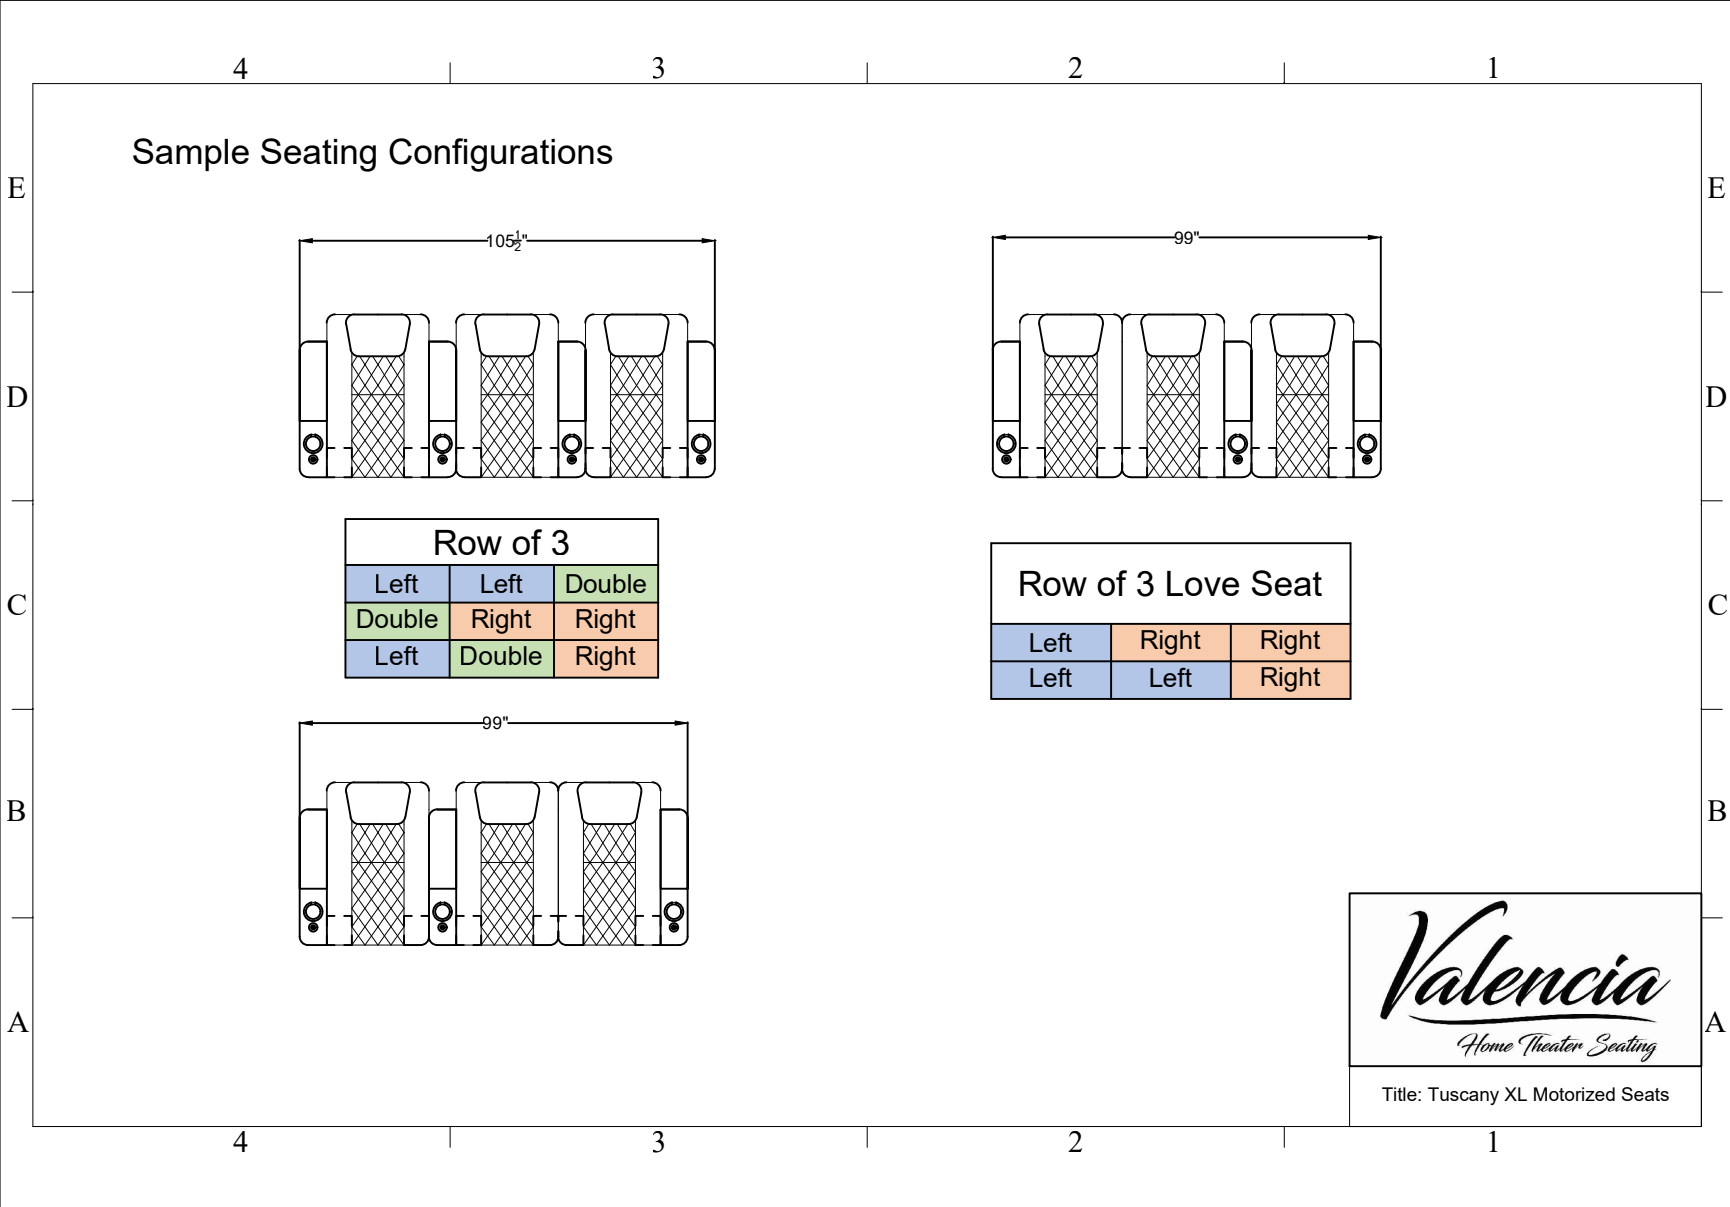

Sample Seating Configurations

Row of 3		
Left	Left	Double
Double	Right	Right
Left	Double	Right

Row of 3 Love Seat		
Left	Right	Right
Left	Left	Right

Title: Tuscany XL Motorized Seats

Sample Seating Configurations

Row of 4			
Double	Right	Right	Right
Left	Double	Right	Right
Left	Left	Double	Right
Left	Left	Left	Double

Row of 4 Love Seat			
Left	Right	Right	Right
Left	Left	Right	Right
Left	Left	Left	Right
Left	Right	Left	Right

Valencia
Home Theater Seating

Title: Tuscany XL Motorized Seats

Sample Seating Configurations

For Example: Row of 5 = $5 * 33 + 6.5 = 171.5 \text{ (")}$

Row of X Seating Configurations: $X = 1 \text{ Double} + Y \text{ Left} + Z \text{ Right}$

$X = 1 + Y + Z$

For example: Row of 6 = 1 Double + 0 Left + 5 Right

= 1 Double + 5 Left + 0 Right

= 1 Double + 2 Left + 3 Right

Valencia

Home Theater Seating

Title: Tuscany XL Motorized Seats