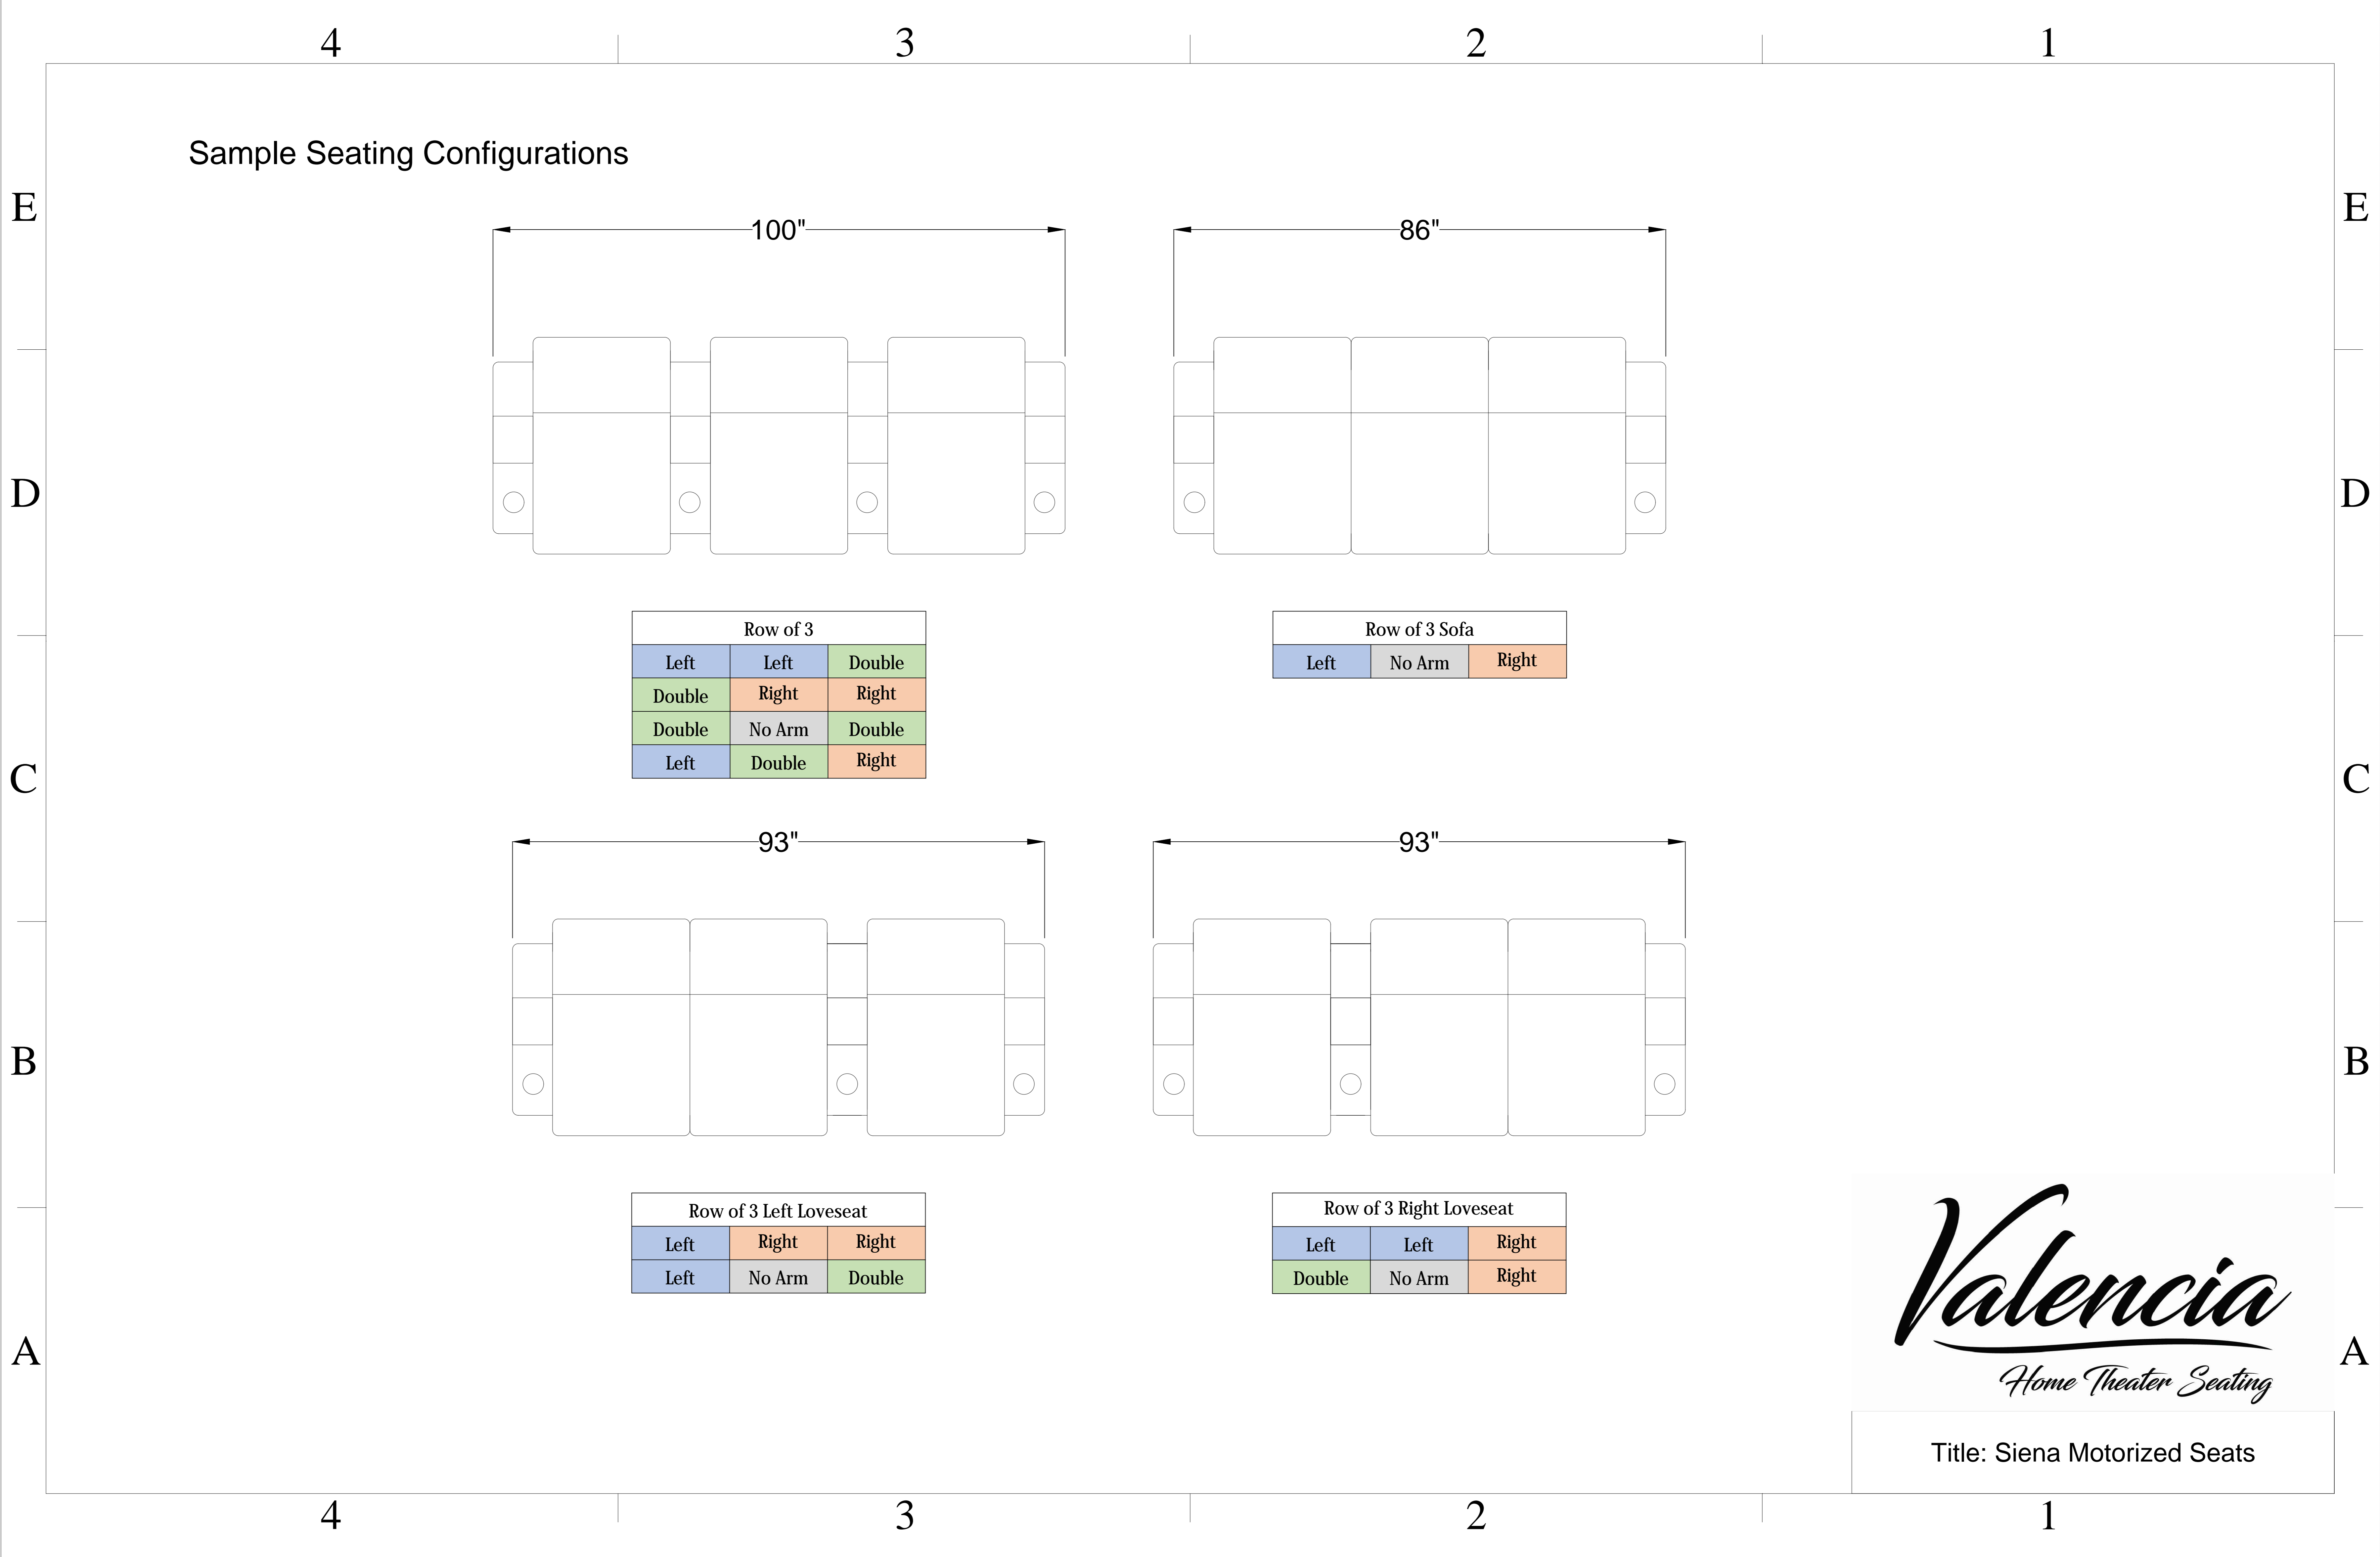

Row of 3 Sofa		
Left	No Arm	Right

Row of 3 Left Loveseat		
Left	Right	Right
Left	No Arm	Double

Row of 3 Right Loveseat		
Left	Left	Right
Double	No Arm	Right

Valencia
Home Theater Seating

Title: Siena Motorized Seats

Sample Seating Configurations

Row of 4			
Left	Left	Left	Double
Left	Left	Double	Right
Left	Double	Right	Right
Double	Right	Right	Right
Double	No Arm	Left	Double
Double	No Arm	Double	Right
Double	Right	No Arm	Double
Left	Double	No Arm	Double

Row of 4 Sofa			
Left	No Arm	No Arm	Right

2 Loveseats			
Left	Right	No Arm	Right
Left	No Arm	Left	Right

Row of 4 Left Loveseat			
Left	Right	Right	Right
Left	No Arm	Double	Right
Left	Right	No Arm	Double
Left	No Arm	Left	Double

Row of 4 Right Loveseat			
Left	Left	Left	Right
Left	Double	No Arm	Right
Double	No Arm	Left	Right
Double	Right	No Arm	Right

Row of 4 Left 3 Sofa			
Left	No Arm	Right	Right
Left	No Arm	No Arm	Double

Row of 4 Right 3 Sofa			
Left	Left	No Arm	Right
Double	No Arm	No Arm	Right