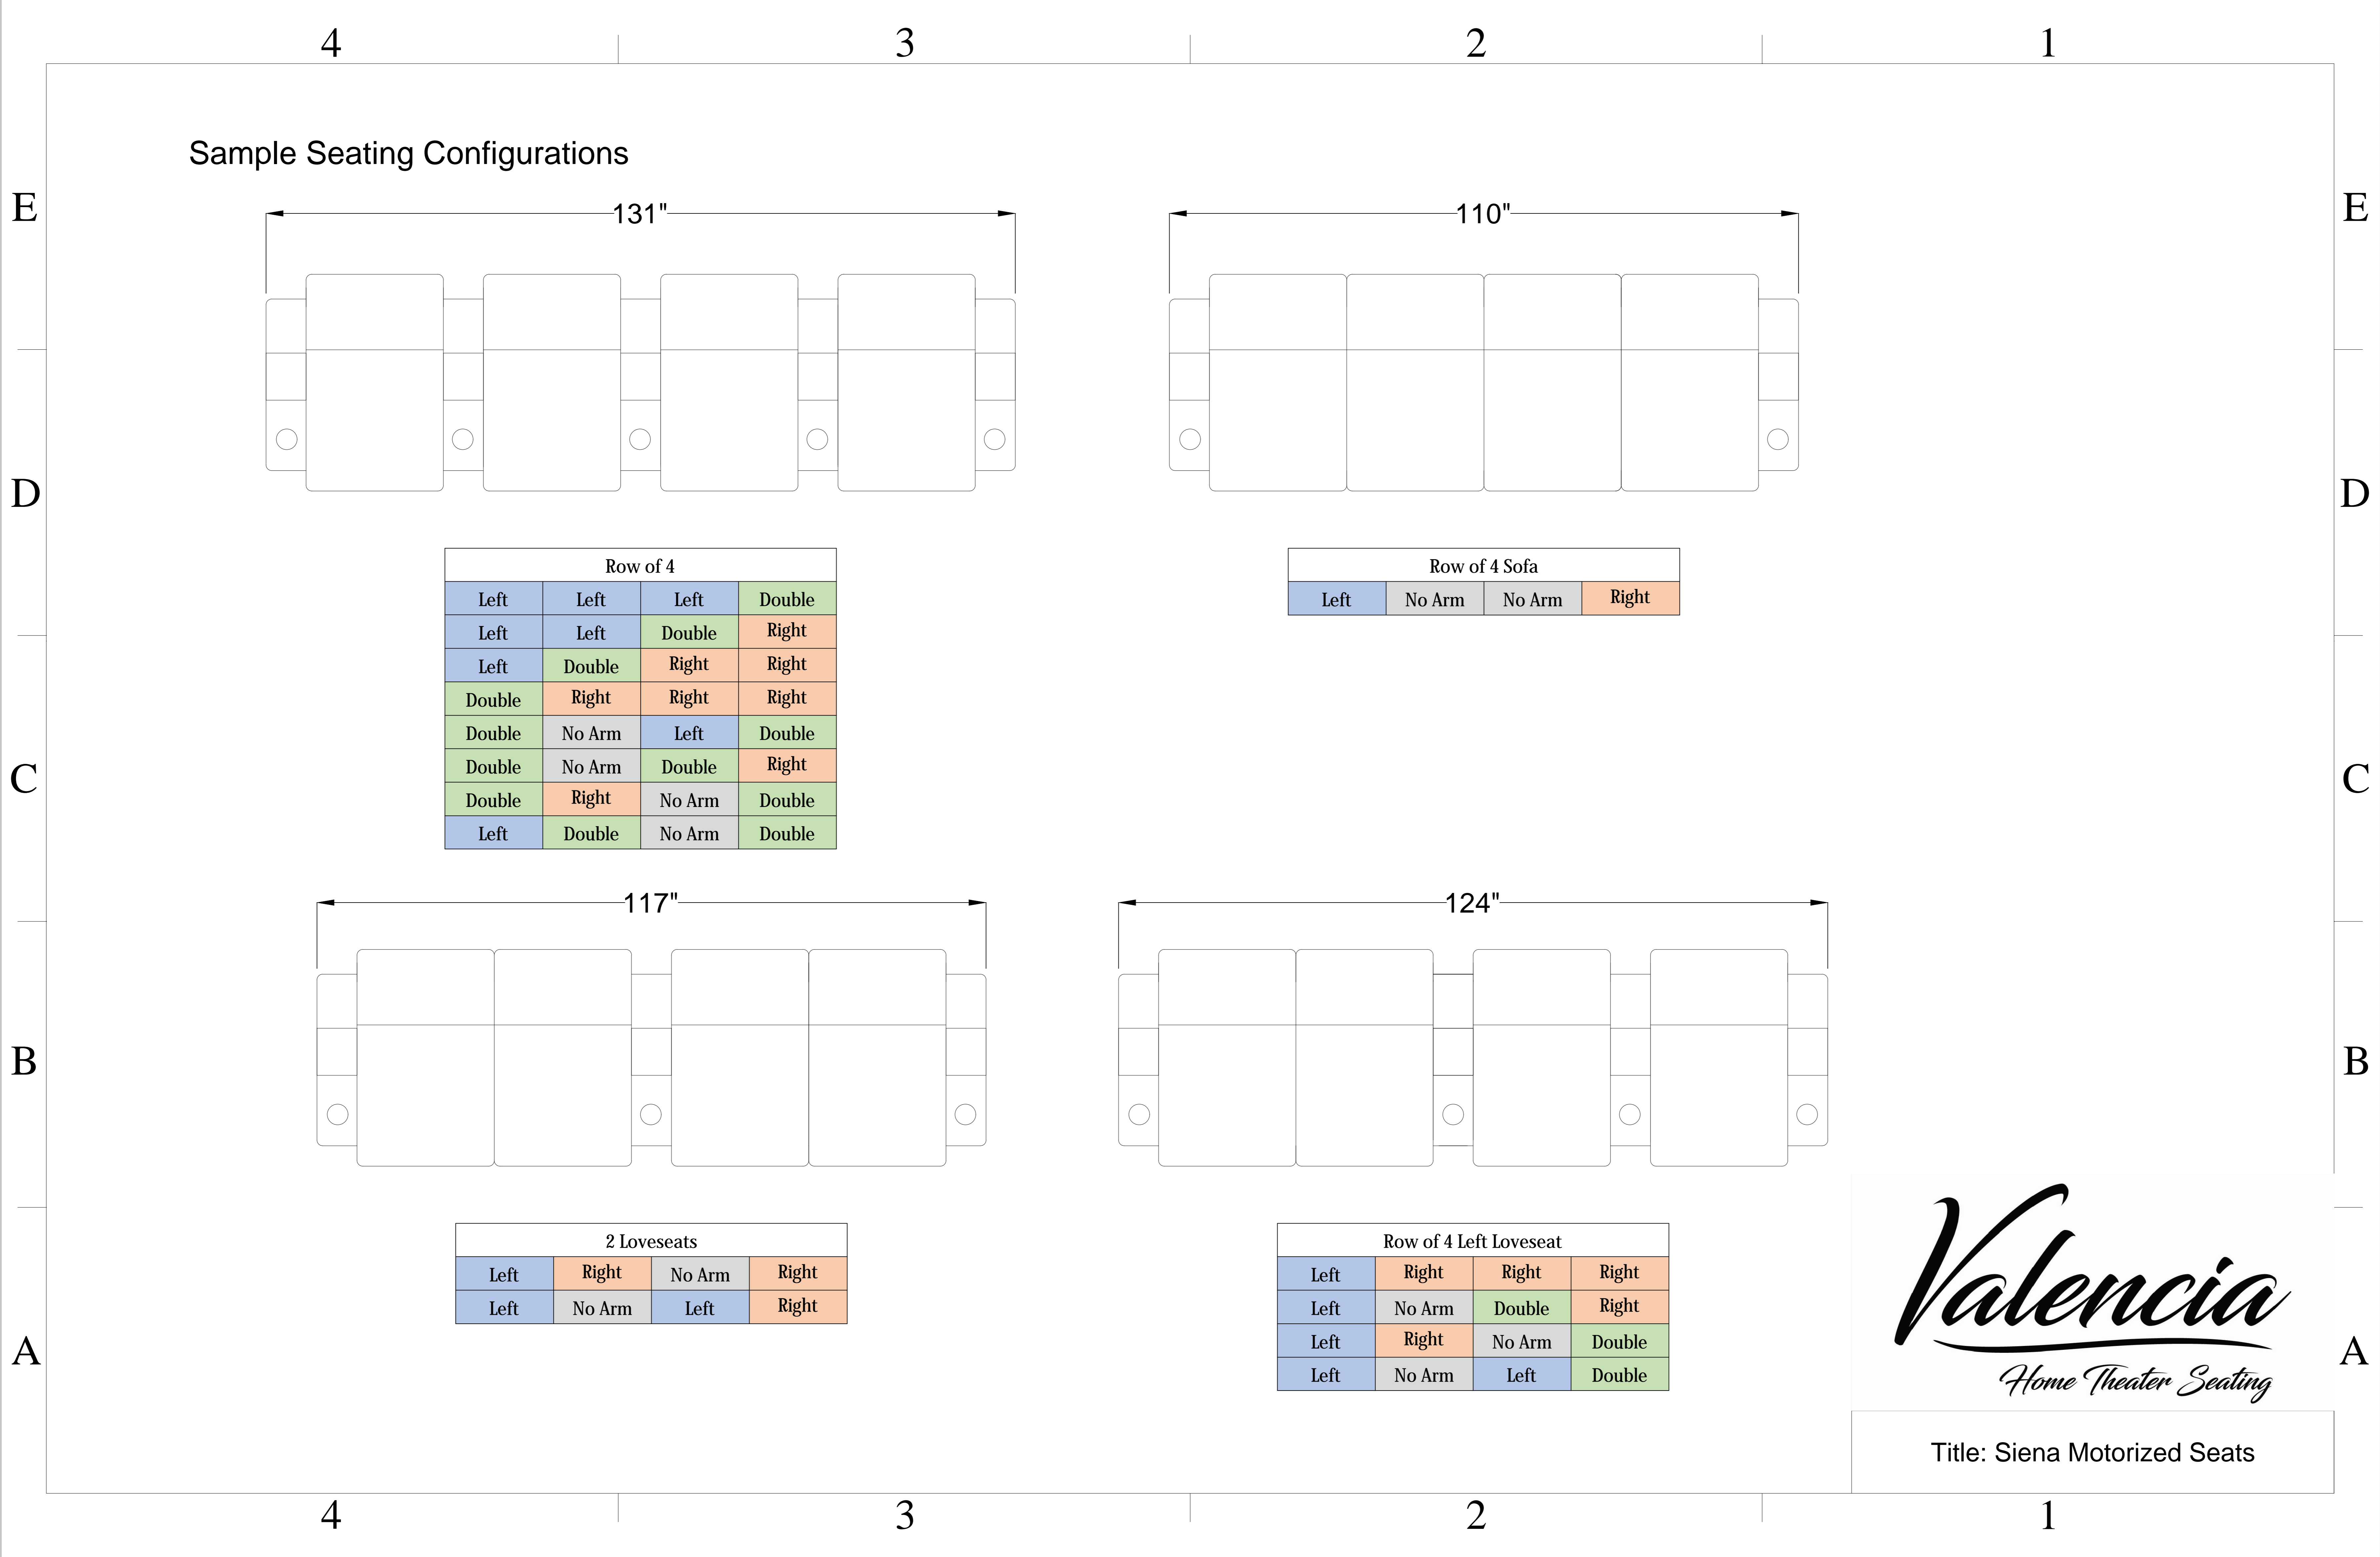

Row of 4 Left Loveseat			
Left	Right	Right	Right
Left	No Arm	Double	Right
Left	Right	No Arm	Double
Left	No Arm	Left	Double

Valencia
Home Theater Seating

Title: Siena Motorized Seats