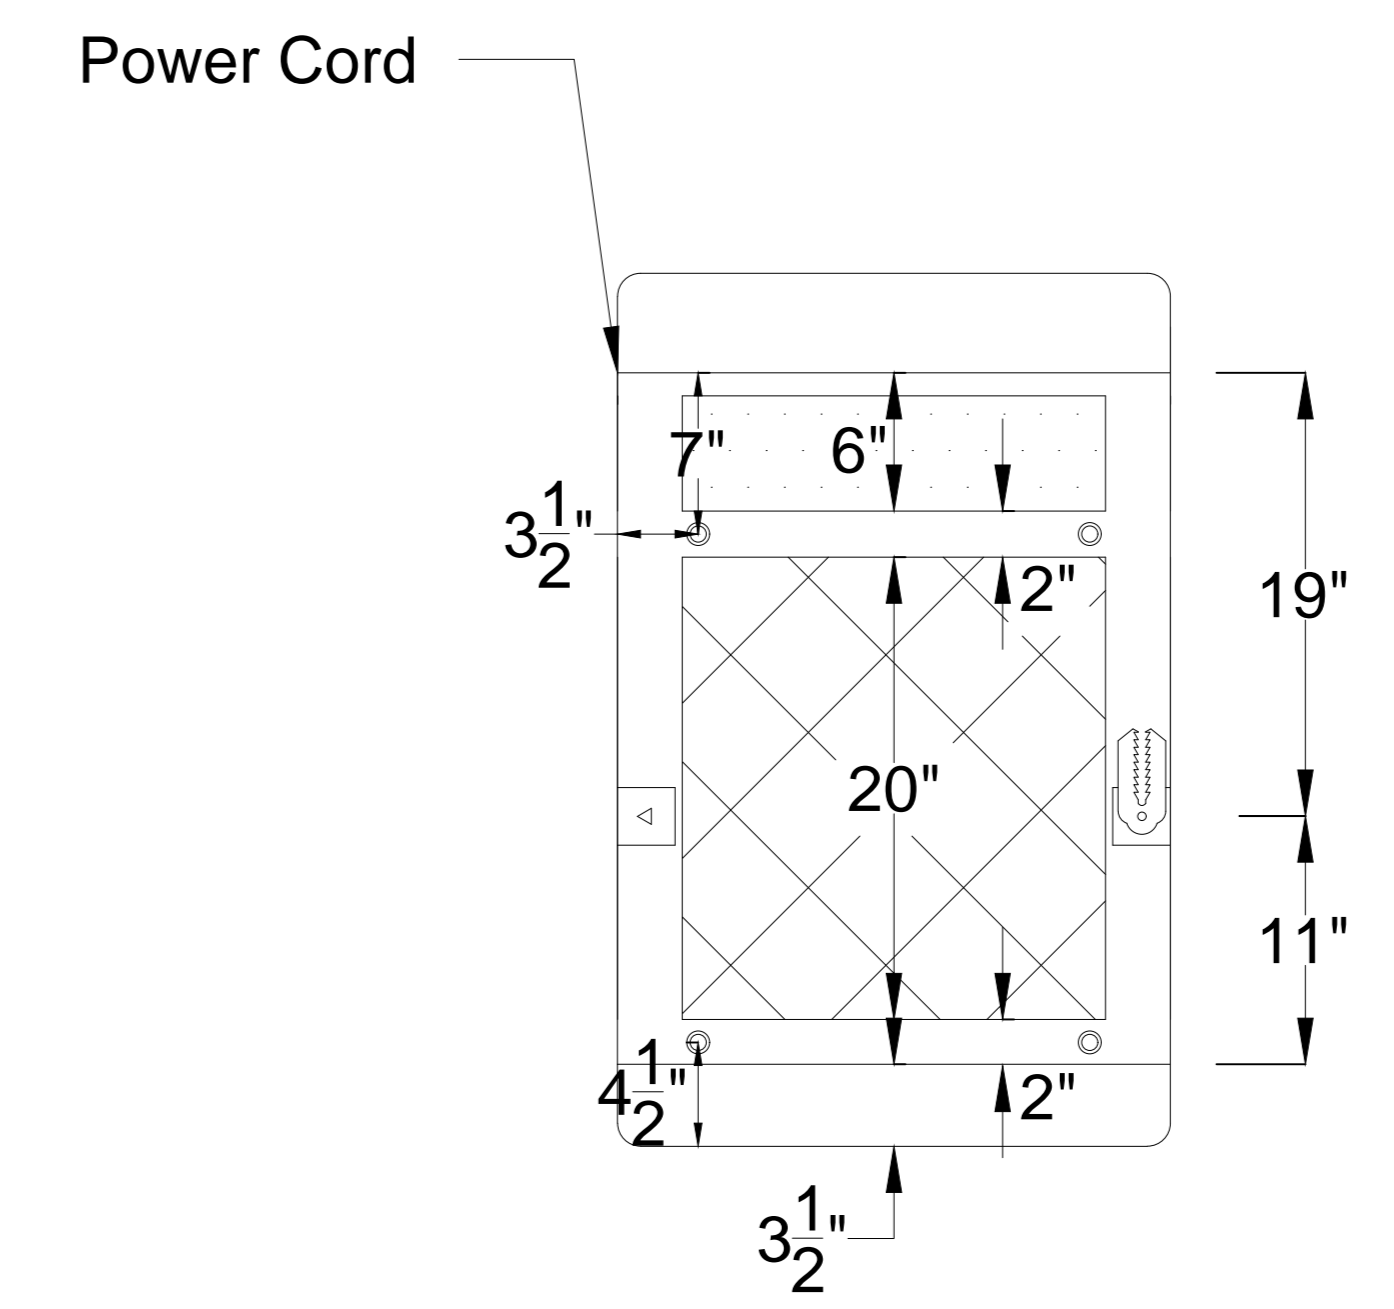

Valencia
Home Theater Seating

Title: Siena Motorized Seats

Base Configurations

Double Arms

Single Arm

No Arm

-  Rear Compartment
(24"x6"x7" Space Available)
-  Electric Motor Compartment
(Space Reserved)

Valencia
Home Theater Seating