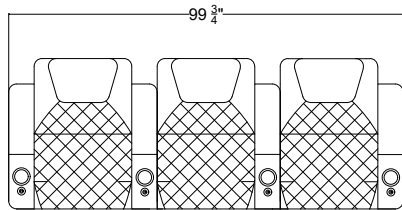

Sample Seating Configurations

Row of 3