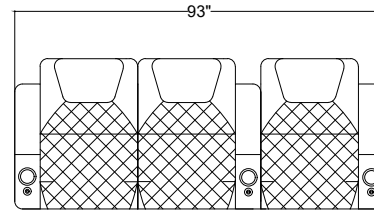

Sample Seating Configurations

Sample Seating Configurations

Row of 3

Loveseat Left

Loveseat Right

Set of 3

Valencia
Home Theater Seating

Title: Oslo Ultimate Motorized Seats

For Example: Row of 5 = $5 * 31 + 6.75 = 161.75(\text{"})$

Row of X Seating Configurations: $X = 1 \text{ Double} + Y \text{ Left} + Z \text{ Right}$

$X = 1 + Y + Z$

For example: Row of 6 = 1 Double + 0 Left + 5 Right