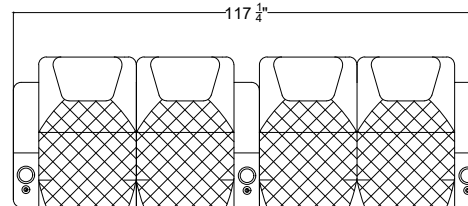

Sample Seating Configurations
Row of 4

Loveseat Center

Row of 5

Double Loveseat

Set of 4

Valencia
Home Theater Seating

Title: Oslo Ultimate Motorized Seats

Sample Seating Configurations

For Example: Row of 5 = $5 * 31 + 6.75 = 161.75(\text{"})$

Row of X Seating Configurations: $X = 1 \text{ Double} + Y \text{ Left} + Z \text{ Right}$

$X = 1 + Y + Z$

For example: Row of 6 = 1 Double + 0 Left + 5 Right

= 1 Double + 5 Left + 0 Right

= 1 Double + 2 Left + 3 Right

Valencia
Home Theater Seating

Title: Oslo Ultimate Motorized Seats

Sample Seating Configurations

Curved Row of 2

Curved Row of 3

Curved Row of 4