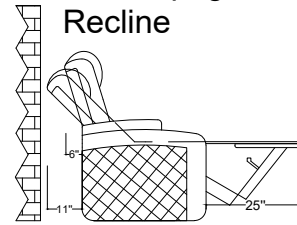

Clearance Required From Upright to Full Recline