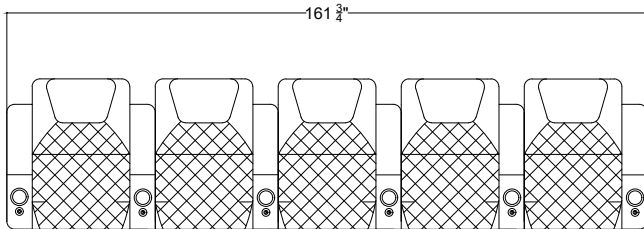

Arm Configurations

*Control functions include reclining motor, LED light, lumbar support, head rest, USB plug and overall switch are at the side of arm.

Valencia
Home Theater Seating

Title: Oslo Ultimate Motorized Seats

Sample Seating Configurations

Sample Seating Configurations

Row of 3

Loveseat Left

Loveseat Right

Set of 3

Valencia
Home Theater Seating

Title: Oslo Ultimate Motorized Seats

Sample Seating Configurations
Row of 4

Loveseat Center

Row of 5

Double Loveseat

Set of 4

Valencia
Home Theater Seating

Title: Oslo Ultimate Motorized Seats

Sample Seating Configurations

For Example: Row of 5 = $5 * 31 + 6.75 = 161.75(\text{"})$

Row of X Seating Configurations: $X = 1 \text{ Double} + Y \text{ Left} + Z \text{ Right}$

$X = 1 + Y + Z$

For example: Row of 6 = 1 Double + 0 Left + 5 Right