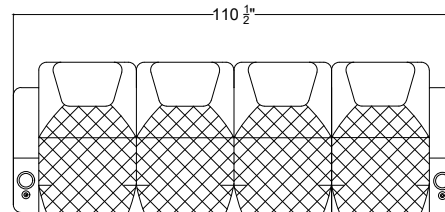

Sample Seating Configurations
Row of 4

Loveseat Center

Row of 5

Double Loveseat

Set of 4

Valencia
Home Theater Seating

Title: Oslo Ultimate Motorized Seats

Sample Seating Configurations

For Example: Row of 5 = $5 * 31 + 6.75 = 161.75(\text{"})$

Row of X Seating Configurations: $X = 1 \text{ Double} + Y \text{ Left} + Z \text{ Right}$

$X = 1 + Y + Z$

For example: Row of 6 = 1 Double + 0 Left + 5 Right