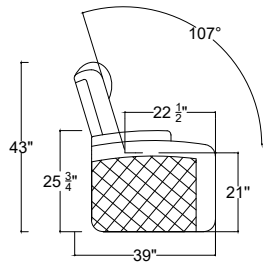

Seating Position

Upright