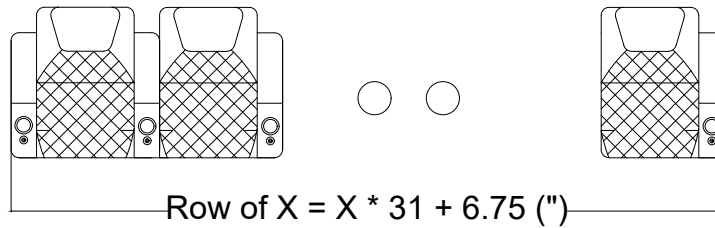

Sample Seating Configurations
Row of 4

Loveseat Center

Row of 5

Double Loveseat

Set of 4

Valencia
Home Theater Seating

Title: Oslo Ultimate Motorized Seats

Sample Seating Configurations

For Example: Row of 5 = $5 * 31 + 6.75 = 161.75(\text{"})$

Row of X Seating Configurations: $X = 1 \text{ Double} + Y \text{ Left} + Z \text{ Right}$

$X = 1 + Y + Z$

For example: Row of 6 = 1 Double + 0 Left + 5 Right