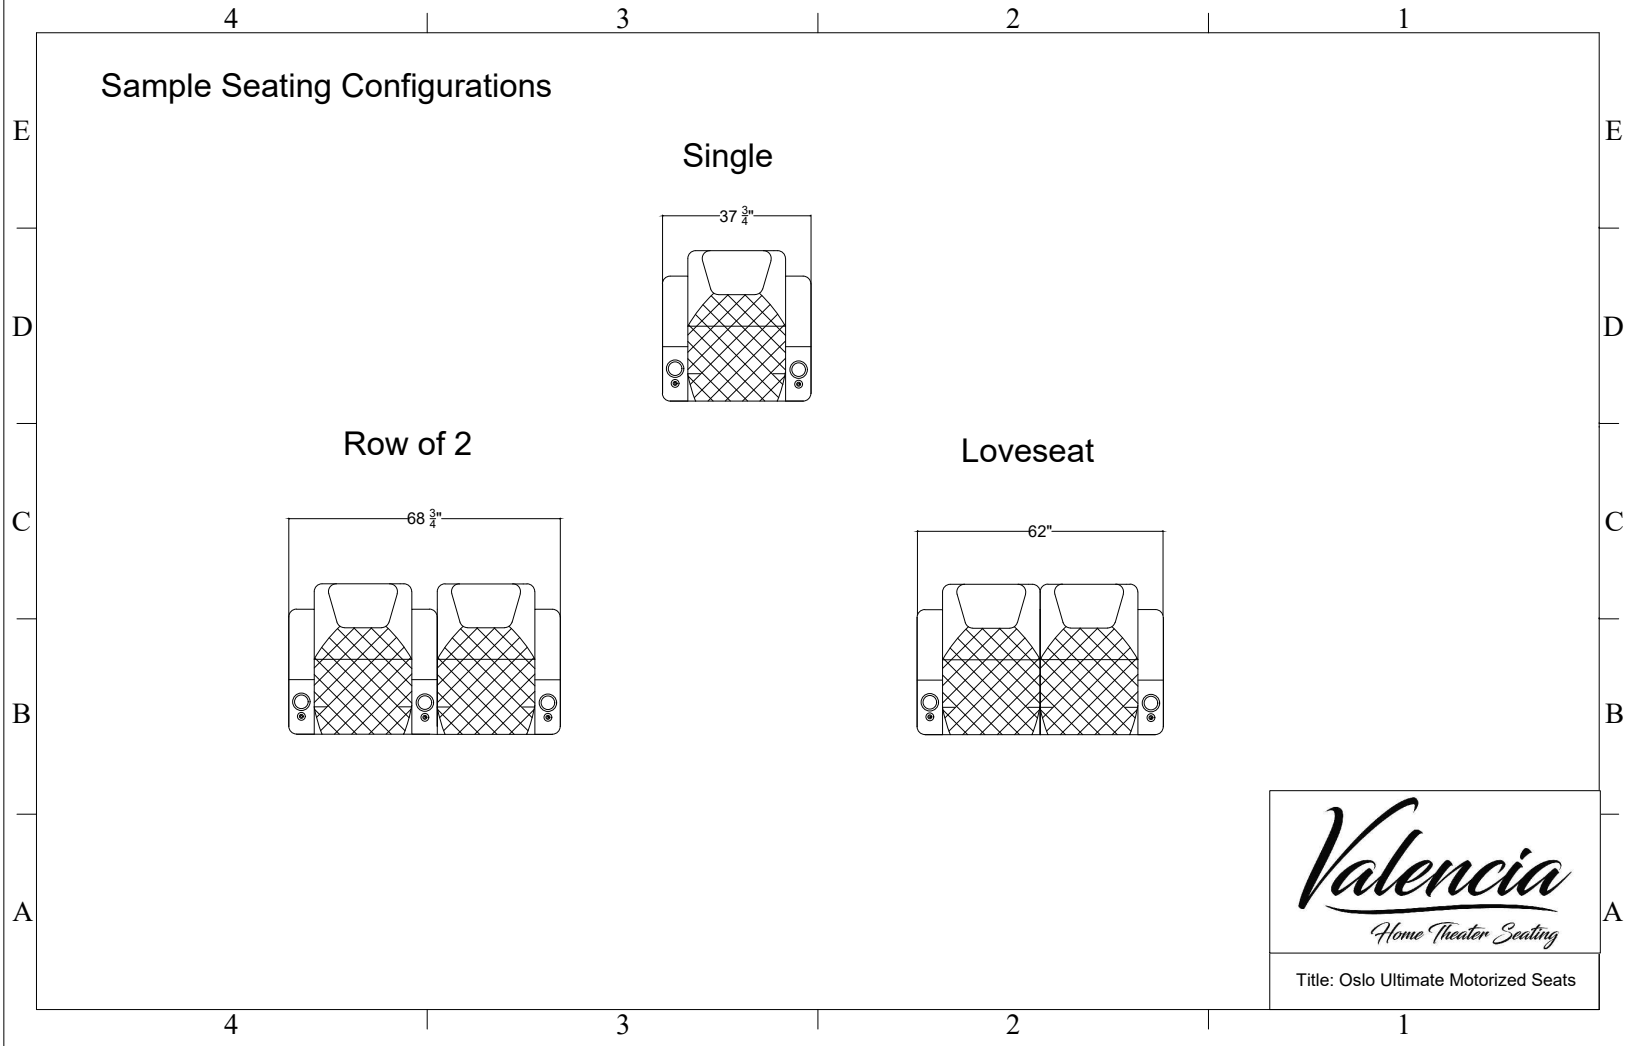

Sample Seating Configurations