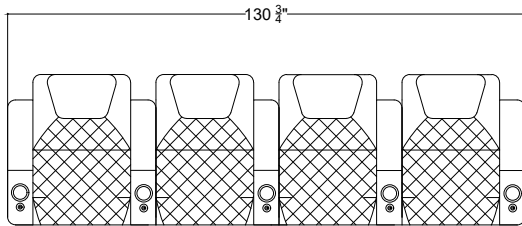

Arm Configurations

*Control functions include reclining motor, LED light, lumbar support, head rest, USB plug and overall switch are at the side of arm.

Valencia
Home Theater Seating

Title: Oslo Ultimate Motorized Seats

Sample Seating Configurations

Sample Seating Configurations

Row of 3

Loveseat Left

Loveseat Right

Set of 3

Valencia
Home Theater Seating

Title: Oslo Ultimate Motorized Seats

Sample Seating Configurations
Row of 4

Loveseat Center

Row of 5

Double Loveseat

Set of 4

Valencia
Home Theater Seating

Title: Oslo Ultimate Motorized Seats

Sample Seating Configurations

For Example: Row of 5 = $5 * 31 + 6.75 = 161.75(\text{"})$

Row of X Seating Configurations: $X = 1 \text{ Double} + Y \text{ Left} + Z \text{ Right}$

$X = 1 + Y + Z$

For example: Row of 6 = 1 Double + 0 Left + 5 Right