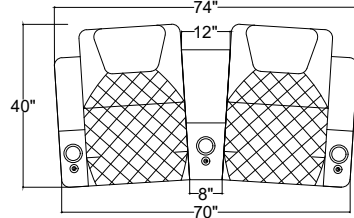

For Example: Row of 5 = $5 * 31 + 6.75 = 161.75(\text{"})$

Row of X Seating Configurations: $X = 1 \text{ Double} + Y \text{ Left} + Z \text{ Right}$

$X = 1 + Y + Z$

For example: Row of 6 = 1 Double + 0 Left + 5 Right

= 1 Double + 5 Left + 0 Right

= 1 Double + 2 Left + 3 Right

Valencia
Home Theater Seating

Title: Oslo Ultimate Motorized Seats

Sample Seating Configurations

Curved Row of 2

Curved Row of 3

Curved Row of 4