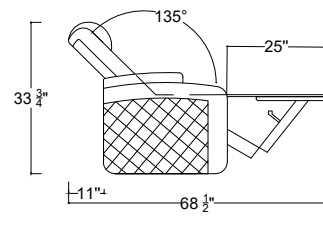

Fully Reclined