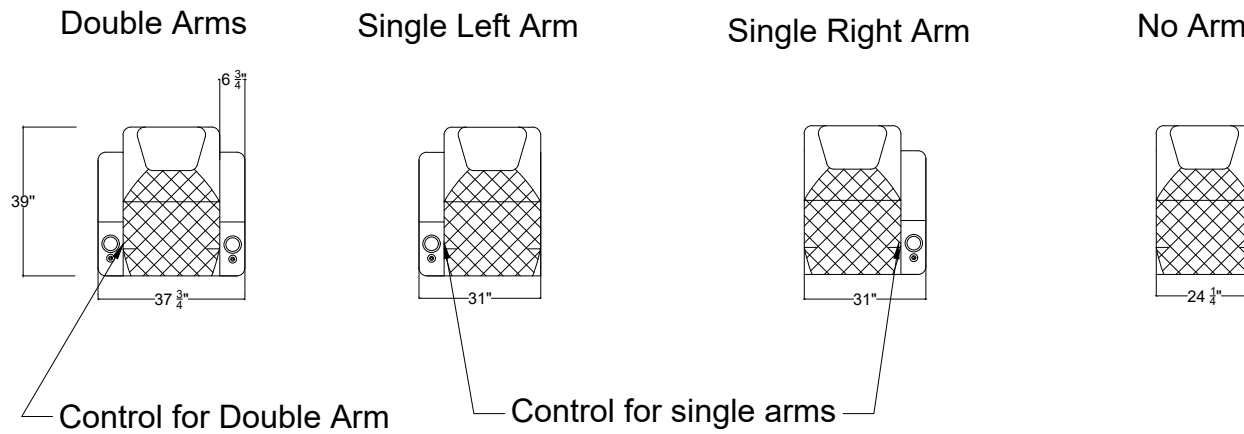

Arm Configurations

*Control functions include reclining motor, LED light, lumbar support, head rest, USB plug and overall switch are at the side of arm.

Valencia
Home Theater Seating

Title: Oslo Ultimate Motorized Seats