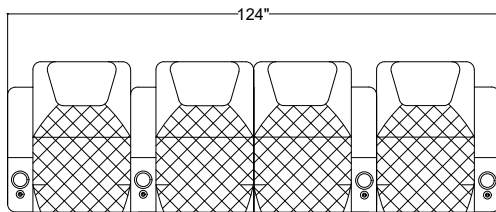

Arm Configurations

*Control functions include reclining motor, LED light, lumbar support, head rest, USB plug and overall switch are at the side of arm.

Valencia
Home Theater Seating

Title: Oslo Ultimate Motorized Seats

Sample Seating Configurations

Sample Seating Configurations

Row of 3

Loveseat Left

Loveseat Right

Set of 3

Valencia
Home Theater Seating

Title: Oslo Ultimate Motorized Seats

Sample Seating Configurations
Row of 4

Loveseat Center

Row of 5

Double Loveseat

Set of 4

Valencia
Home Theater Seating

Title: Oslo Ultimate Motorized Seats

Sample Seating Configurations

For Example: Row of 5 = $5 * 31 + 6.75 = 161.75(\text{"})$

Row of X Seating Configurations: $X = 1 \text{ Double} + Y \text{ Left} + Z \text{ Right}$

$X = 1 + Y + Z$

For example: Row of 6 = 1 Double + 0 Left + 5 Right