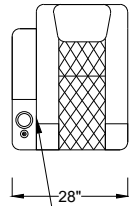

## Arm Configurations

Double Arms

Control for Double Arm

Single Left Arm

Control for single arms

Single Right Arm

No Arm

\*Control functions include reclining motor, LED light, lumbar support, head rest, USB plug and overall switch are at the side of arm.