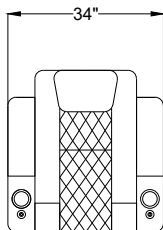

Sample Seating Configurations

Single