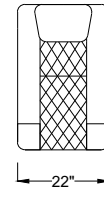

## Arm Configurations

Double Arms

Control for Double Arm

Single Left Arm

Control for single arms

Single Right Arm

No Arm

\*Control functions include reclining motor, LED light, lumbar support, head rest, USB plug and overall switch are at the side of arm.

Set of 4

C

C

112"

100"

B

B

Row of 5