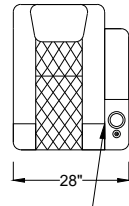

## Arm Configurations

Double Arms

Control for Double Arm

Single Left Arm

Control for single arms

Single Right Arm

No Arm

\*Control functions include reclining motor, LED light, lumbar support, head rest, USB plug and overall switch are at the side of arm.

Row of 4

Double Loveseat

E

118"

106"

D

D

Loveseat Center