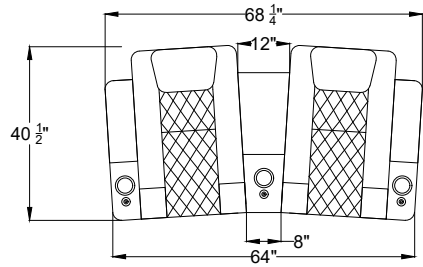

Set of 4

C

C

112"

100"

B

B

Row of 5

### Sample Seating Configurations

For Example: Row of 5 = 5 \* 28 + 6 = 146 (")

Row of X Seating Configurations: X = 1 Double + Y Left + Z Right

X = 1 + Y + Z

For example: Row of 6 = 1 Double + 0 Left + 5 Right

= 1 Double + 5 Left + 0 Right

= 1 Double + 2 Left + 3 Right .....

*Valencia*  
Home Theater Seating

Title: Tuscany Slim Motorized Seats

Sample Seating Configurations

Curved Row of 2

Curved Row of 3

Curved Row of 4