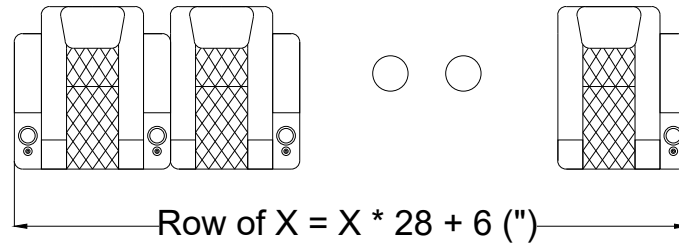

146"

A

A

4

3

2

1

*Valencia*  
Home Theater Seating  
Title: Tuscany Slim Motorized Seats

### Sample Seating Configurations

For Example: Row of 5 = 5 \* 28 + 6 = 146 (")

Row of X Seating Configurations: X = 1 Double + Y Left + Z Right

X = 1 + Y + Z

For example: Row of 6 = 1 Double + 0 Left + 5 Right