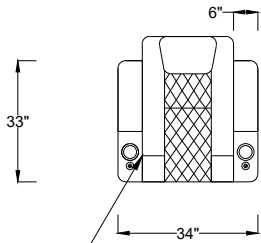

## Arm Configurations

Double Arms

Control for Double Arm

Single Left Arm

Control for single arms

Single Right Arm

No Arm

\*Control functions include reclining motor, LED light, lumbar support, head rest, USB plug and overall switch are at the side of arm.

Row of 4

Double Loveseat

E

118"

106"

D

D

Loveseat Center

Set of 4

C

C

112"

100"

B

B

Row of 5