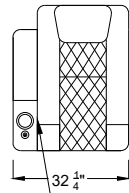

# Arm Configurations

Single Left Arm

Single Right Arm

Control for single arms

Middle Seat with  
Dropdown Table

Center Storage

\*Control functions include reclining motor, LED light, lumbar support, head rest, USB plug and overall switch are at the side of arm.