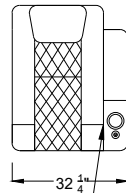

# Arm Configurations

Single Left Arm

Single Right Arm

Control for single arms

Middle Seat with  
Dropdown Table

Center Storage

\*Control functions include reclining motor, LED light, lumbar support, head rest, USB plug and overall switch are at the side of arm.