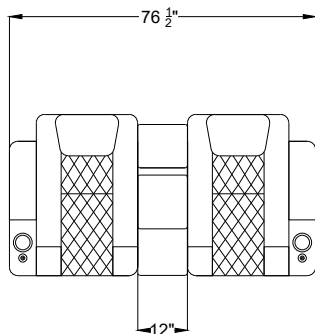

Sample Seating Configurations

Valencia
Home Theater Seating

Title: Tuscany XL Console Seats