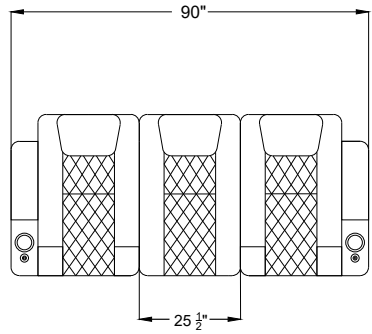

Sample Seating Configurations

Valencia
Home Theater Seating

Title: Tuscany XL Console Seats