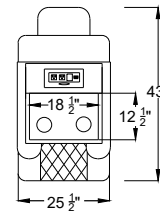

# Arm Configurations

Single Left Arm

Single Right Arm

Control for single arms

Middle Seat with  
Dropdown Table

Center Storage

\*Control functions include reclining motor, LED light, lumbar support, head rest, USB plug and overall switch are at the side of arm.