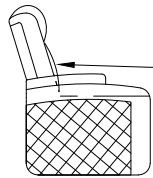

Seating Position

Upright

Fully Reclined

Clearance Required From Upright to Full Recline

Lumbar Support

Head Rest

Valencia
Home Theater Seating

Title: Oslo XL Console Seats

Arm Configurations

Single Left Arm
Right Arm

Single

Control for single arms

Middle Seat with
Dropdown Table

Center Storage

*Control functions include reclining motor, LED light, lumbar support, head rest, USB plug and overall switch are at the ring of cup holder.