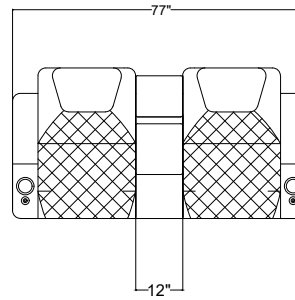

Arm Configurations

Single Left Arm
Right Arm

Single

Control for single arms

Middle Seat with
Dropdown Table

Center Storage

*Control functions include reclining motor, LED light, lumbar support, head rest, USB plug and overall switch are at the ring of cup holder.

Valencia
Home Theater Seating

Title: Oslo XL Console Seats

Sample Seating Configurations

3 Seat with Dropdown Table

2 Seat with Center Storage

Valencia
Home Theater Seating

Title: Oslo XL Console Seats