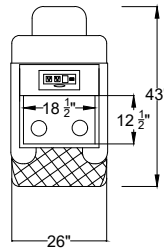

Arm Configurations

Single Left Arm
Right Arm

Single

Control for single arms

Middle Seat with
Dropdown Table

Center Storage

*Control functions include reclining motor, LED light, lumbar support, head rest, USB plug and overall switch are at the ring of cup holder.