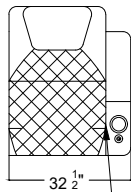

Seating Position

Upright

Fully Reclined

Clearance Required From Upright to Full Recline

Lumbar Support

Head Rest

Valencia
Home Theater Seating

Title: Oslo XL Console Seats

Arm Configurations

Single Left Arm
Right Arm

Single

Control for single arms

Middle Seat with
Dropdown Table

Center Storage

*Control functions include reclining motor, LED light, lumbar support, head rest, USB plug and overall switch are at the ring of cup holder.