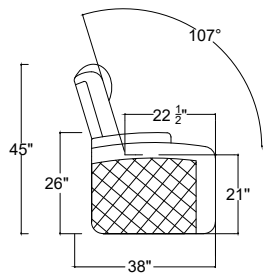

Seating Position

Upright