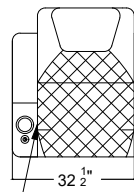

Seating Position

Upright

Fully Reclined

Clearance Required From Upright to Full Recline

Lumbar Support

Head Rest

Valencia
Home Theater Seating

Title: Oslo XL Console Seats

Arm Configurations

Single Left Arm
Right Arm

Single

Control for single arms

Middle Seat with
Dropdown Table

Center Storage

*Control functions include reclining motor, LED light, lumbar support, head rest, USB plug and overall switch are at the ring of cup holder.