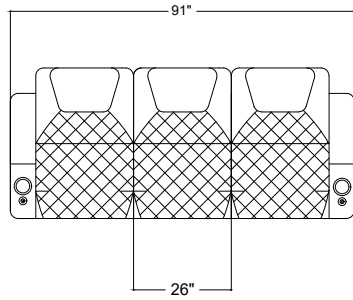

Sample Seating Configurations

3 Seat with Dropdown Table