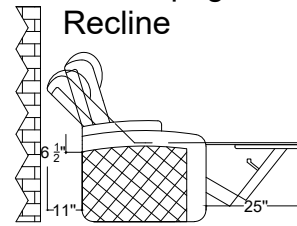

Seating Position

Upright

Fully Reclined

Clearance Required From Upright to Full Recline

Lumbar Support

Head Rest

Valencia
Home Theater Seating

Title: Oslo XL Console Seats

Arm Configurations

Single Left Arm
Right Arm

Single

Control for single arms

Middle Seat with
Dropdown Table

Center Storage

*Control functions include reclining motor, LED light, lumbar support, head rest, USB plug and overall switch are at the ring of cup holder.