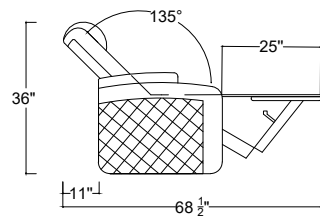

Fully Reclined