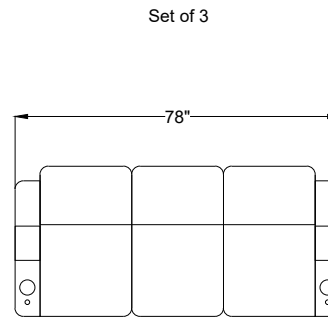

Sample Seating Configurations

Valencia
Home Theater Seating

Title: Verona HR Motorized Seats