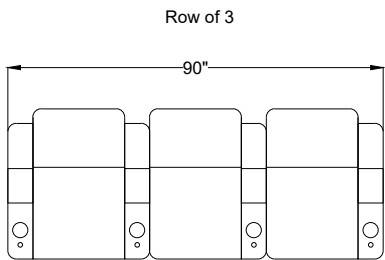

Sample Seating Configurations

Valencia
Home Theater Seating

Title: Verona HR Motorized Seats