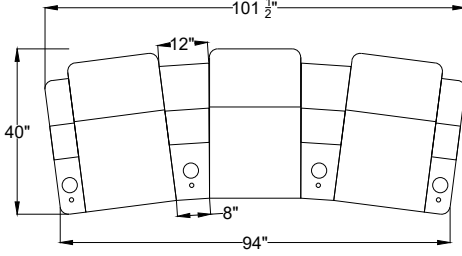

Title: Verona HR Motorized Seats

Sample Seating Configurations

For Example: Row of 5 = 5 * 28 + 6 = 146(\")

Row of X Seating Configurations: X = 1 Double + Y Left + Z Right

$$X = 1 + Y + Z$$

For example: Row of 6 = 1 Double + 0 Left + 5 Right

C | C

B | B

A | A

Curved Row of 2

Curved Row of 3

Curved Row of 4

Curved Loveseat Row of 4

Curved Row of 5