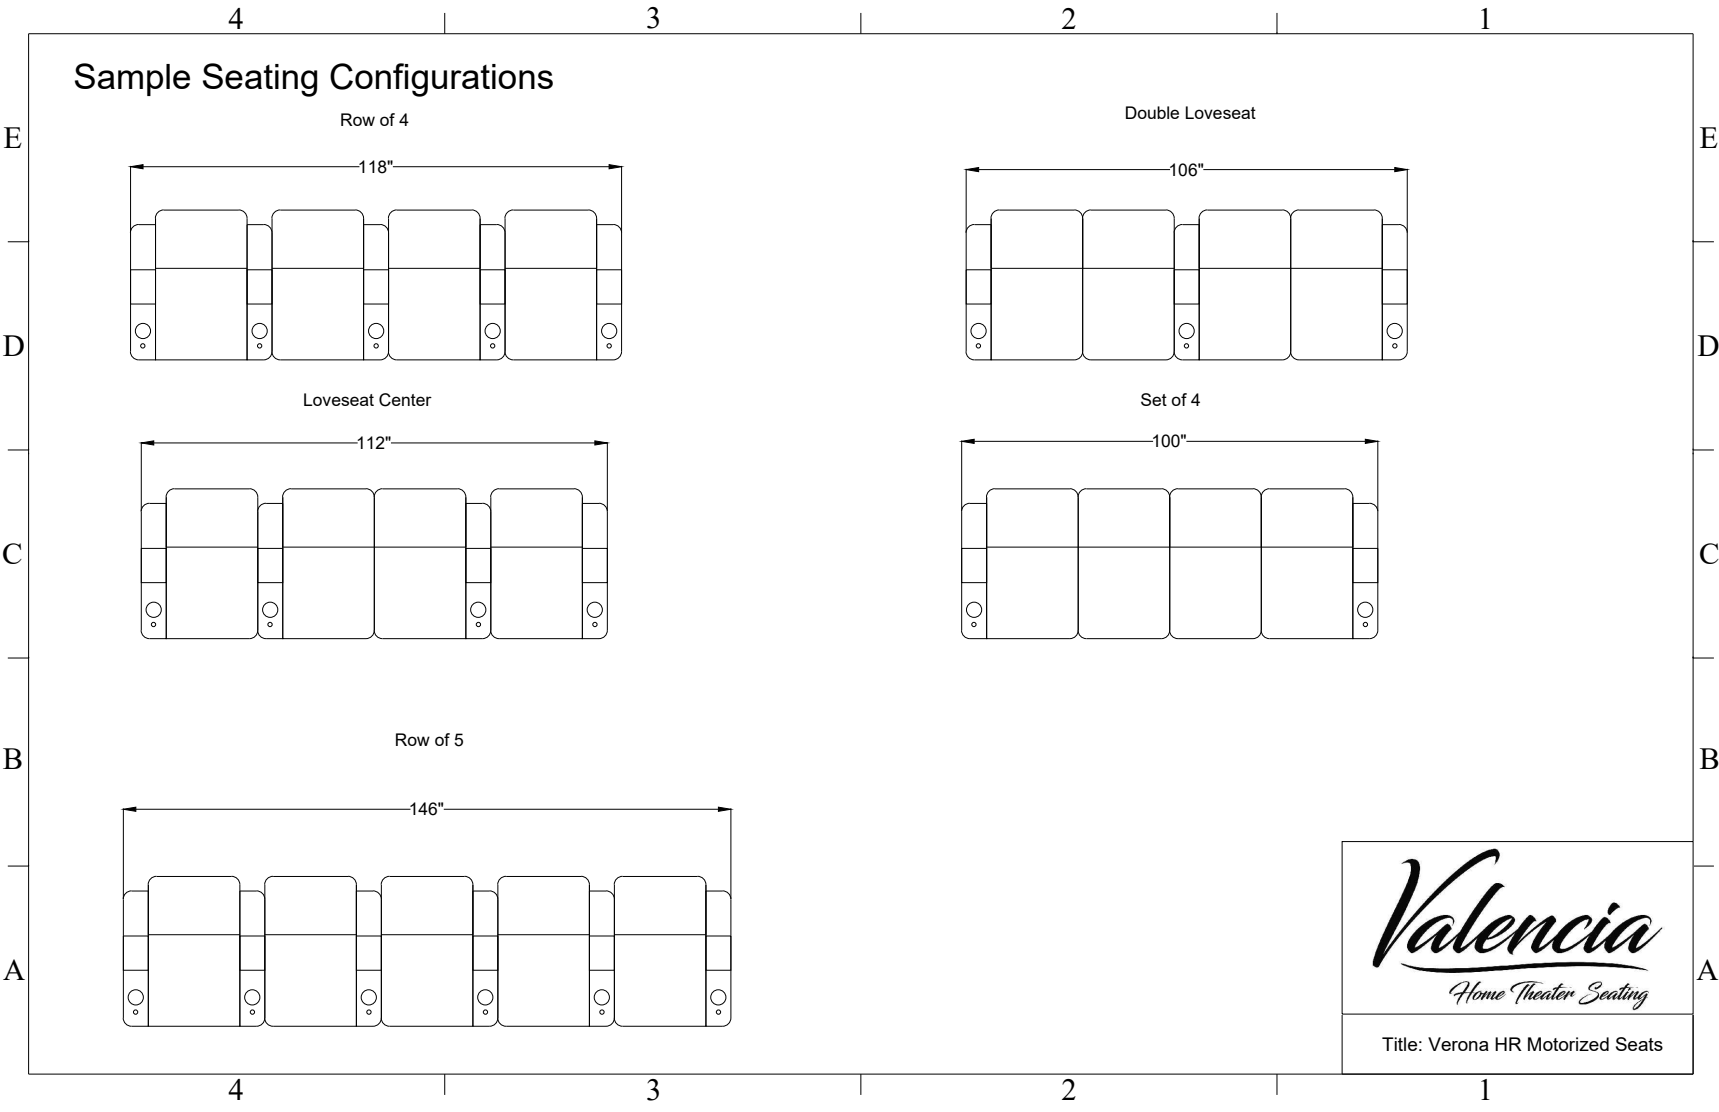

Sample Seating Configurations

Valencia
Home Theater Seating

Title: Verona HR Motorized Seats