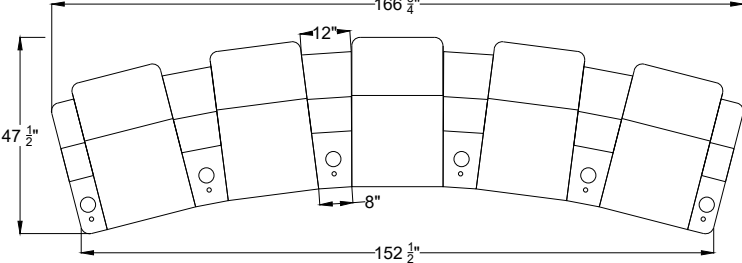

Title: Verona HR Motorized Seats

Sample Seating Configurations

For Example: Row of 5 = 5 * 28 + 6 = 146(\")

Row of X Seating Configurations: X = 1 Double + Y Left + Z Right

$$X = 1 + Y + Z$$

For example: Row of 6 = 1 Double + 0 Left + 5 Right

C | C

B | B

A | A

Curved Row of 2

Curved Row of 3

Curved Row of 4

Curved Loveseat Row of 4

Curved Row of 5