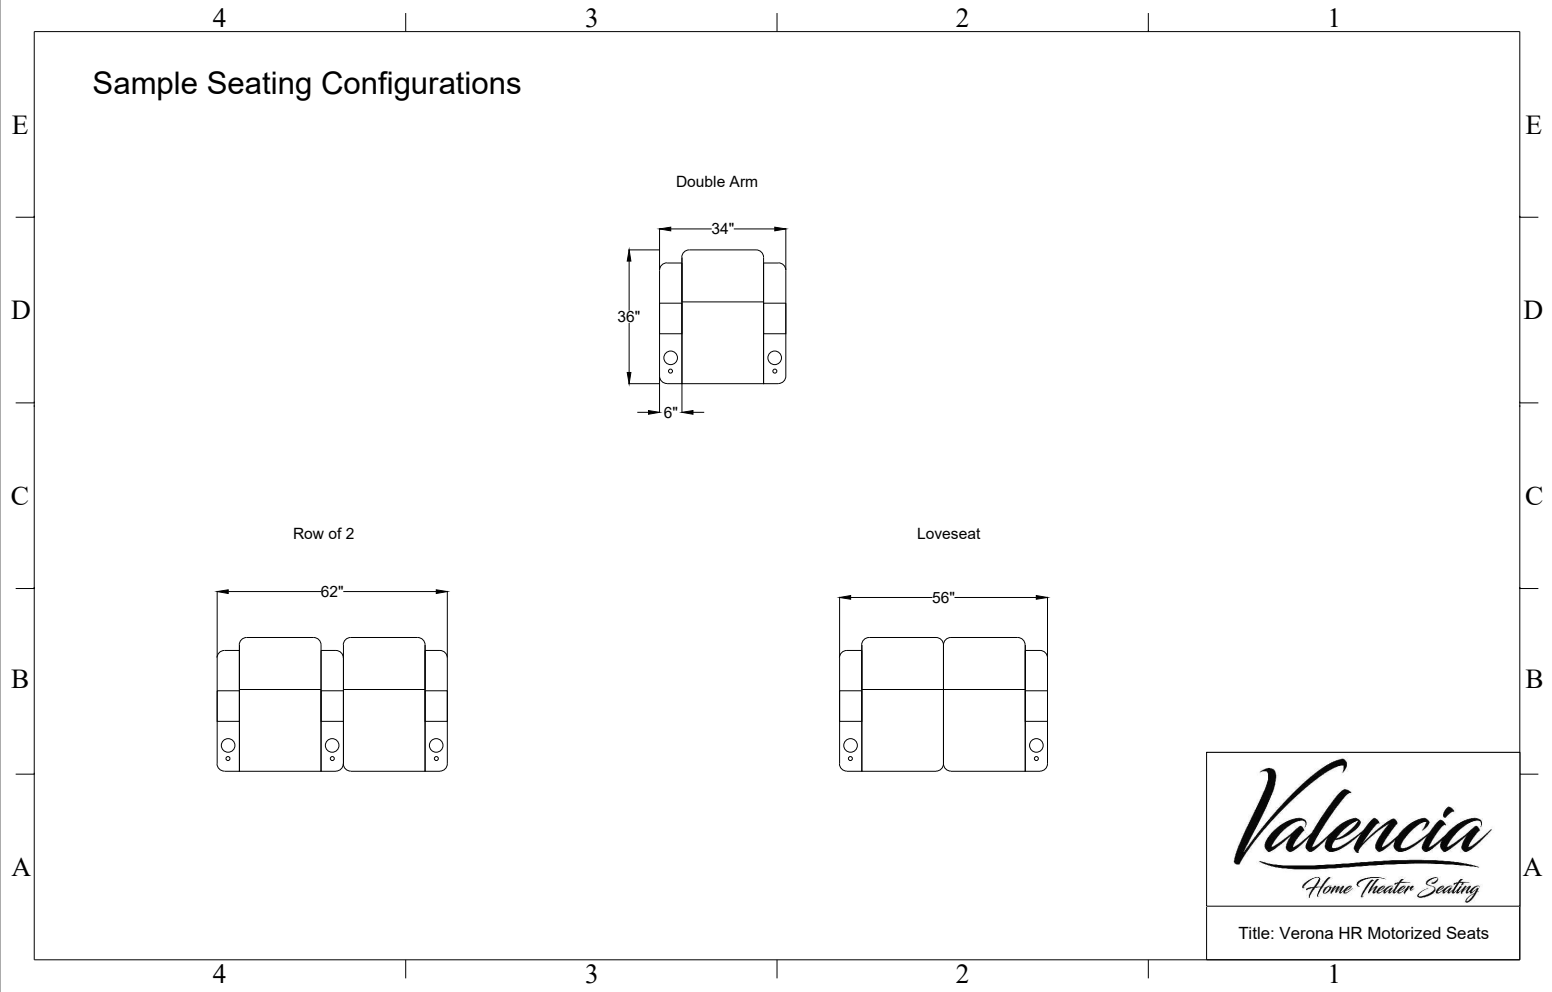

Sample Seating Configurations

Valencia
Home Theater Seating

Title: Verona HR Motorized Seats