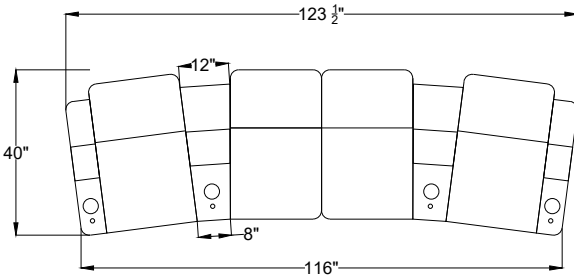

Title: Verona HR Motorized Seats

Sample Seating Configurations

For Example: Row of 5 = 5 * 28 + 6 = 146(\")

Row of X Seating Configurations: X = 1 Double + Y Left + Z Right

$$X = 1 + Y + Z$$

For example: Row of 6 = 1 Double + 0 Left + 5 Right

C | C

B | B

A | A

Curved Row of 2

Curved Row of 3

Curved Row of 4

Curved Loveseat Row of 4

Curved Row of 5