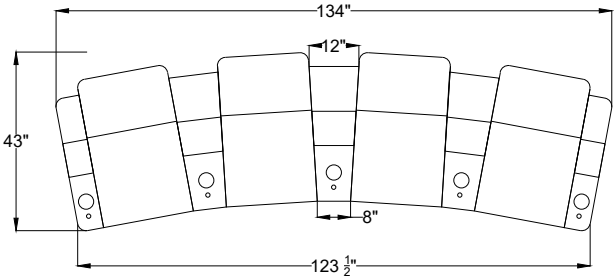

Title: Verona HR Motorized Seats

Sample Seating Configurations

For Example: Row of 5 = 5 * 28 + 6 = 146(\")

Row of X Seating Configurations: X = 1 Double + Y Left + Z Right

$$X = 1 + Y + Z$$

For example: Row of 6 = 1 Double + 0 Left + 5 Right

C | C

B | B

A | A

Curved Row of 2

Curved Row of 3

Curved Row of 4

Curved Loveseat Row of 4

Curved Row of 5