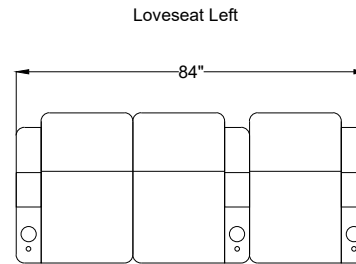

Seating Position

Seating Positions

Arm Configurations

Valencia
Home Theater Seating

Title: Verona HR Motorized Seats

Sample Seating Configurations

Double Arm

Row of 2

Loveseat

Valencia
Home Theater Seating

Title: Verona HR Motorized Seats

Sample Seating Configurations

Valencia
Home Theater Seating

Title: Verona HR Motorized Seats

Sample Seating Configurations

Valencia
Home Theater Seating

Title: Verona HR Motorized Seats

Sample Seating Configurations

For Example: Row of 5 = 5 * 28 + 6 = 146(\")

Row of X Seating Configurations: X = 1 Double + Y Left + Z Right

$$X = 1 + Y + Z$$

For example: Row of 6 = 1 Double + 0 Left + 5 Right