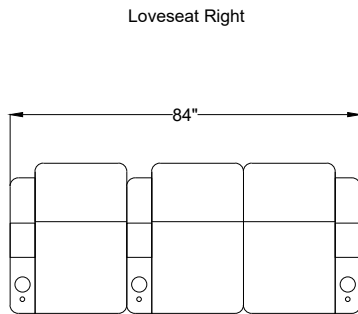

Sample Seating Configurations

Valencia
Home Theater Seating

Title: Verona HR Motorized Seats