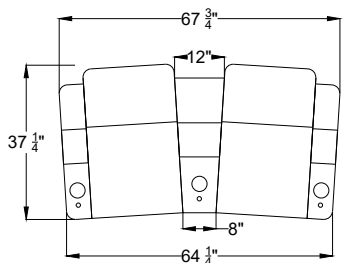

Title: Verona HR Motorized Seats

Sample Seating Configurations

For Example: Row of 5 = 5 * 28 + 6 = 146(\")

Row of X Seating Configurations: X = 1 Double + Y Left + Z Right

$$X = 1 + Y + Z$$

For example: Row of 6 = 1 Double + 0 Left + 5 Right

= 1 Double + 5 Left + 0 Right

= 1 Double + 2 Left + 3 Right

Valencia
Home Theater Seating

Title: Verona HR Motorized Seats

Sample Seating Configurations

4 | 3 | 2 | 1

E | E

D | D

C | C

B | B

A | A

Curved Row of 2

Curved Row of 3

Curved Row of 4

Curved Loveseat Row of 4

Curved Row of 5