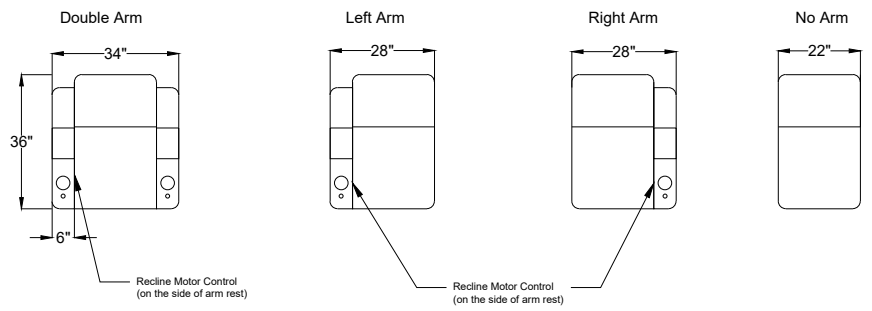

Arm Configurations

Valencia
Home Theater Seating

Title: Verona HR Motorized Seats