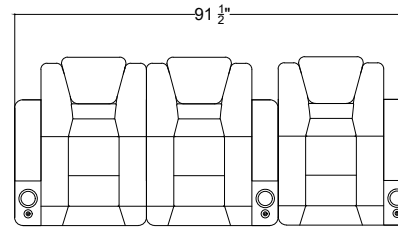

Arm Configurations

Single Left Arm

Single Right Arm

Control for single arms

Middle Seat with Dropdown Table

Center Storage

*Control functions include reclining motor, LED light, head rest, USB plug and overall switch are at the ring of cup holder.

Title: Venice Console Seats

Sample Seating Configurations

4

3

2

1

E

E

Row of 3

Loveseat Left

D

D

Loveseat Left

Set of 3

C

C