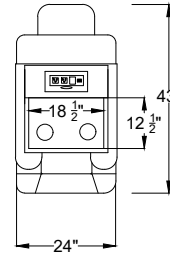

Arm Configurations

Single Left Arm

Single Right Arm

Control for single arms

Middle Seat with Dropdown Table

Center Storage

*Control functions include reclining motor, LED light, head rest, USB plug and overall switch are at the ring of cup holder.