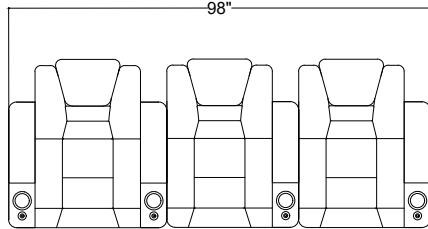

Arm Configurations

Single Left Arm

Single Right Arm

Control for single arms

Middle Seat with Dropdown Table

Center Storage

*Control functions include reclining motor, LED light, head rest, USB plug and overall switch are at the ring of cup holder.

Title: Venice Console Seats

Sample Seating Configurations

4

3

2

1

E

E

Row of 3

Loveseat Left

D

D

Loveseat Left

Set of 3

C

C