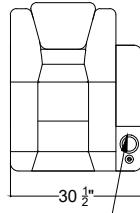

Arm Configurations

Single Left Arm

Single Right Arm

Control for single arms

Middle Seat with Dropdown Table

Center Storage

*Control functions include reclining motor, LED light, head rest, USB plug and overall switch are at the ring of cup holder.

Row of 3

Loveseat Left

D

D

Loveseat Left

Set of 3

C

C