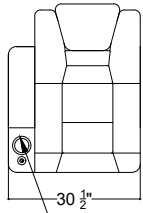

Arm Configurations

Single Left Arm

Single Right Arm

Control for single arms

Middle Seat with Dropdown Table

Center Storage

*Control functions include reclining motor, LED light, head rest, USB plug and overall switch are at the ring of cup holder.

Row of 3

Loveseat Left

D

D

Loveseat Left

Set of 3

C

C