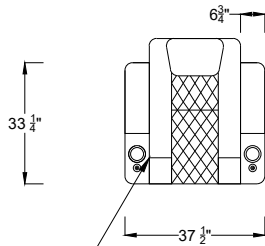

Arm Configurations

Double Arms

Control for Double Arm

Single Left Arm

Control for single arms

Single Right Arm

No Arm

*Control functions include reclining motor, LED light, lumbar support, head rest, USB plug and overall switch are at the side of arm.

Loveseat Center

Set of 4

C

C

B

B

Row of 5

A