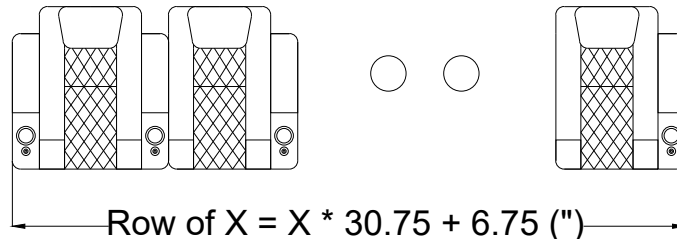

Loveseat Center

Set of 4

C

C

B

B

Row of 5

A

A

4

3

2

1

Valencia
Home Theater Seating
Title: Tuscany Motorized Seats

Sample Seating Configurations

For Example: Row of 5 = $5 * 30.75 + 6.75 = 160.5(\text{"})$

Row of X Seating Configurations: $X = 1 \text{ Double} + Y \text{ Left} + Z \text{ Right}$

$X = 1 + Y + Z$

For example: Row of 6 = 1 Double + 0 Left + 5 Right

= 1 Double + 5 Left + 0 Right

= 1 Double + 2 Left + 3 Right