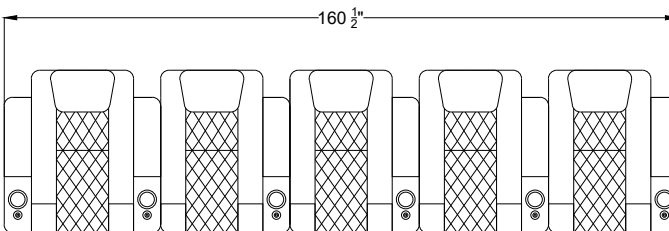

Loveseat Center

Set of 4

C

C

B

B

Row of 5

A

A

4

3

2

1

Valencia
Home Theater Seating
Title: Tuscany Motorized Seats

Sample Seating Configurations

For Example: Row of 5 = $5 * 30.75 + 6.75 = 160.5(\text{"})$

Row of X Seating Configurations: $X = 1 \text{ Double} + Y \text{ Left} + Z \text{ Right}$

$X = 1 + Y + Z$

For example: Row of 6 = 1 Double + 0 Left + 5 Right

= 1 Double + 5 Left + 0 Right

= 1 Double + 2 Left + 3 Right