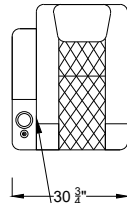

Arm Configurations

Double Arms

Control for Double Arm

Single Left Arm

Control for single arms

Single Right Arm

No Arm

*Control functions include reclining motor, LED light, lumbar support, head rest, USB plug and overall switch are at the side of arm.

Loveseat Center

Set of 4

C

C

B

B

Row of 5

A