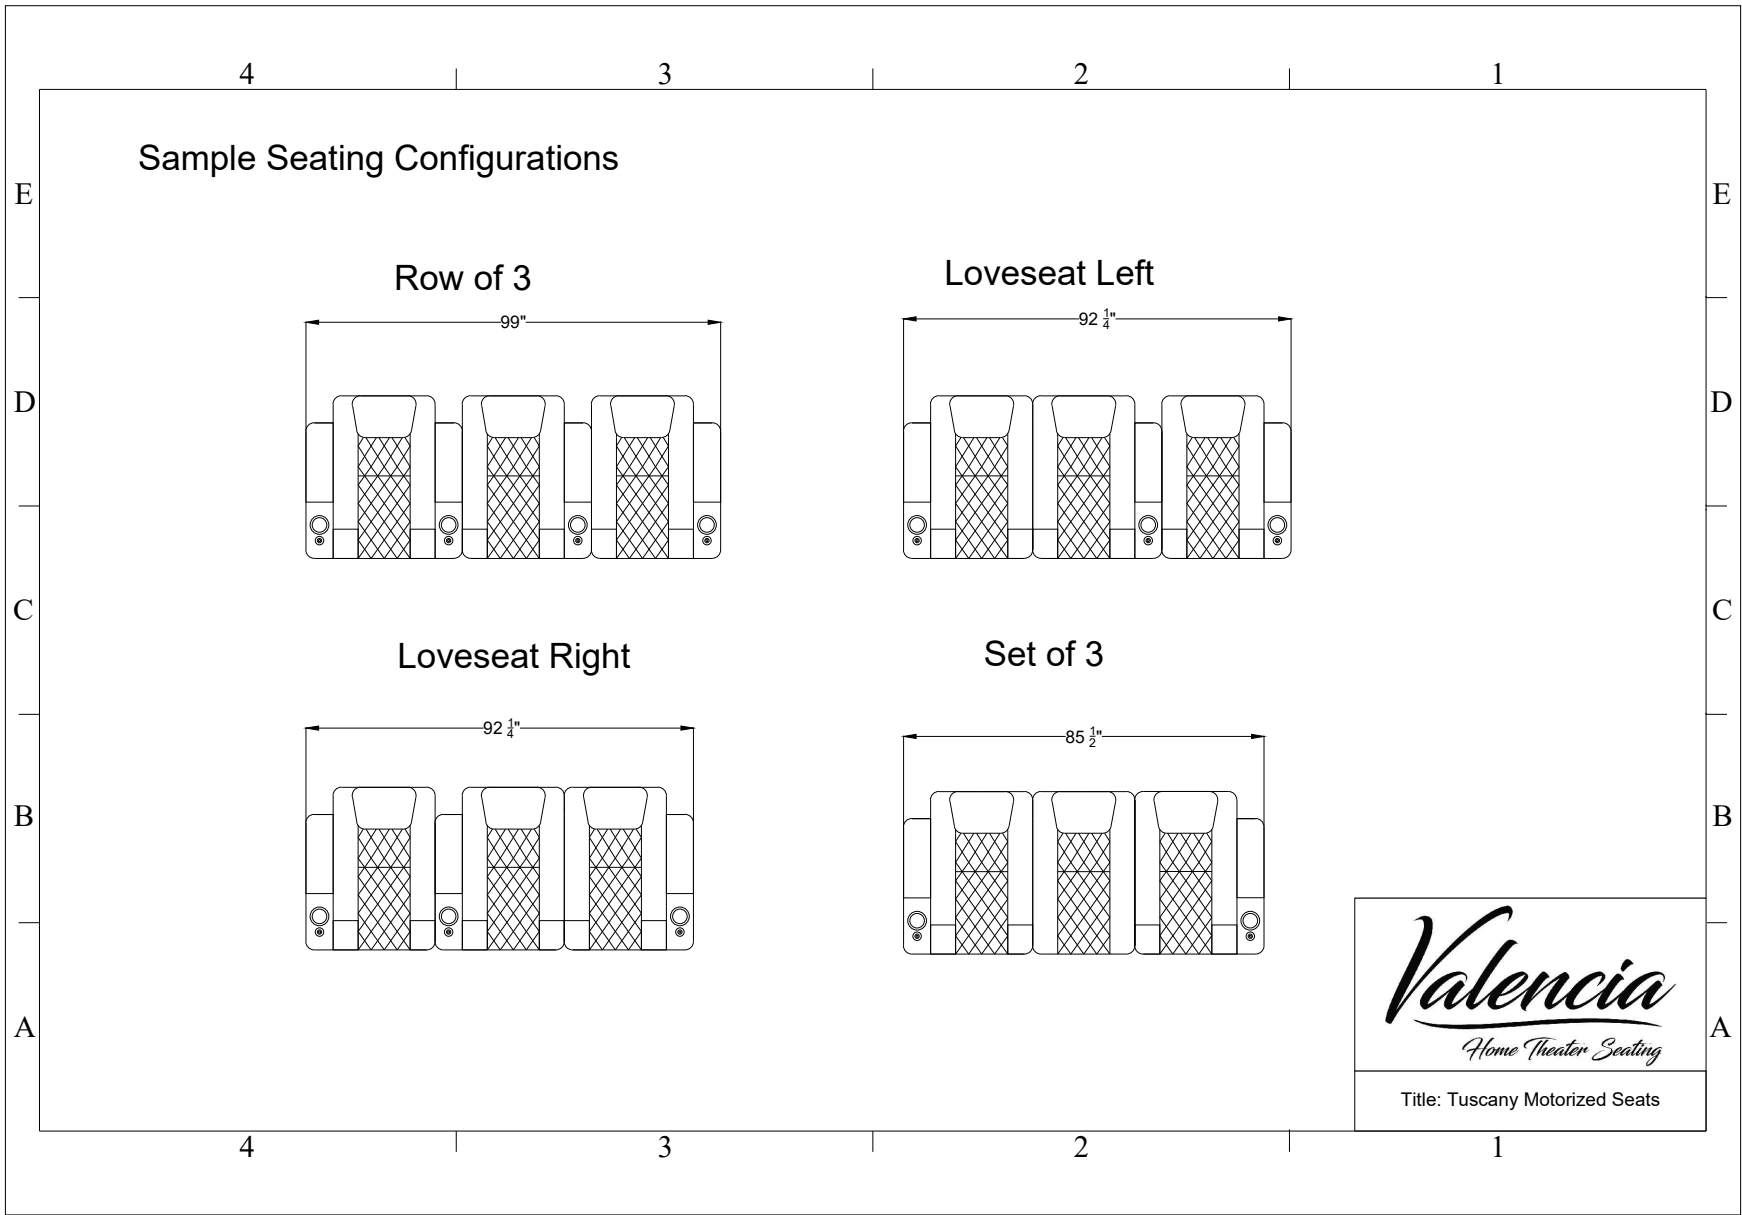

Valencia
Home Theater Seating
Title: Tuscany Motorized Seats