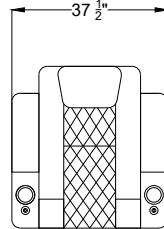

Sample Seating Configurations

Single