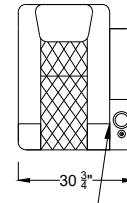

Arm Configurations

Double Arms

Control for Double Arm

Single Left Arm

Control for single arms

Single Right Arm

No Arm

*Control functions include reclining motor, LED light, lumbar support, head rest, USB plug and overall switch are at the side of arm.

Loveseat Center

Set of 4

C

C

B

B

Row of 5

A