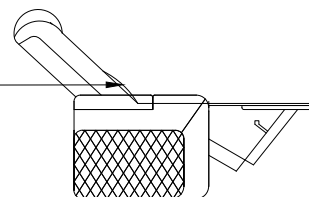

Lumbar Support