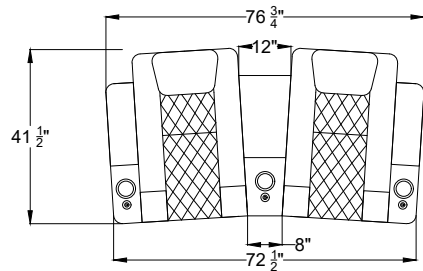

Sample Seating Configurations

For Example: Row of 5 = $5 * 32.25 + 6.75 = 168(\text{\"})$

Row of X Seating Configurations: $X = 1 \text{ Double} + Y \text{ Left} + Z \text{ Right}$

$X = 1 + Y + Z$

For example: Row of 6 = 1 Double + 0 Left + 5 Right

= 1 Double + 5 Left + 0 Right

= 1 Double + 2 Left + 3 Right

Valencia
Home Theater Seating

Title: Tuscany XL Motorized Seats

Sample Seating Configurations

Curved Row of 2

Curved Row of 3

Curved Row of 4