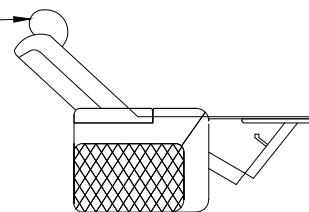

Seating Position

Upright

Fully Reclined

Clearance Required From Upright to Full Recline

Lumbar Support

Head Rest

Valencia
Home Theater Seating

Title: Tuscany XL Motorized Seats