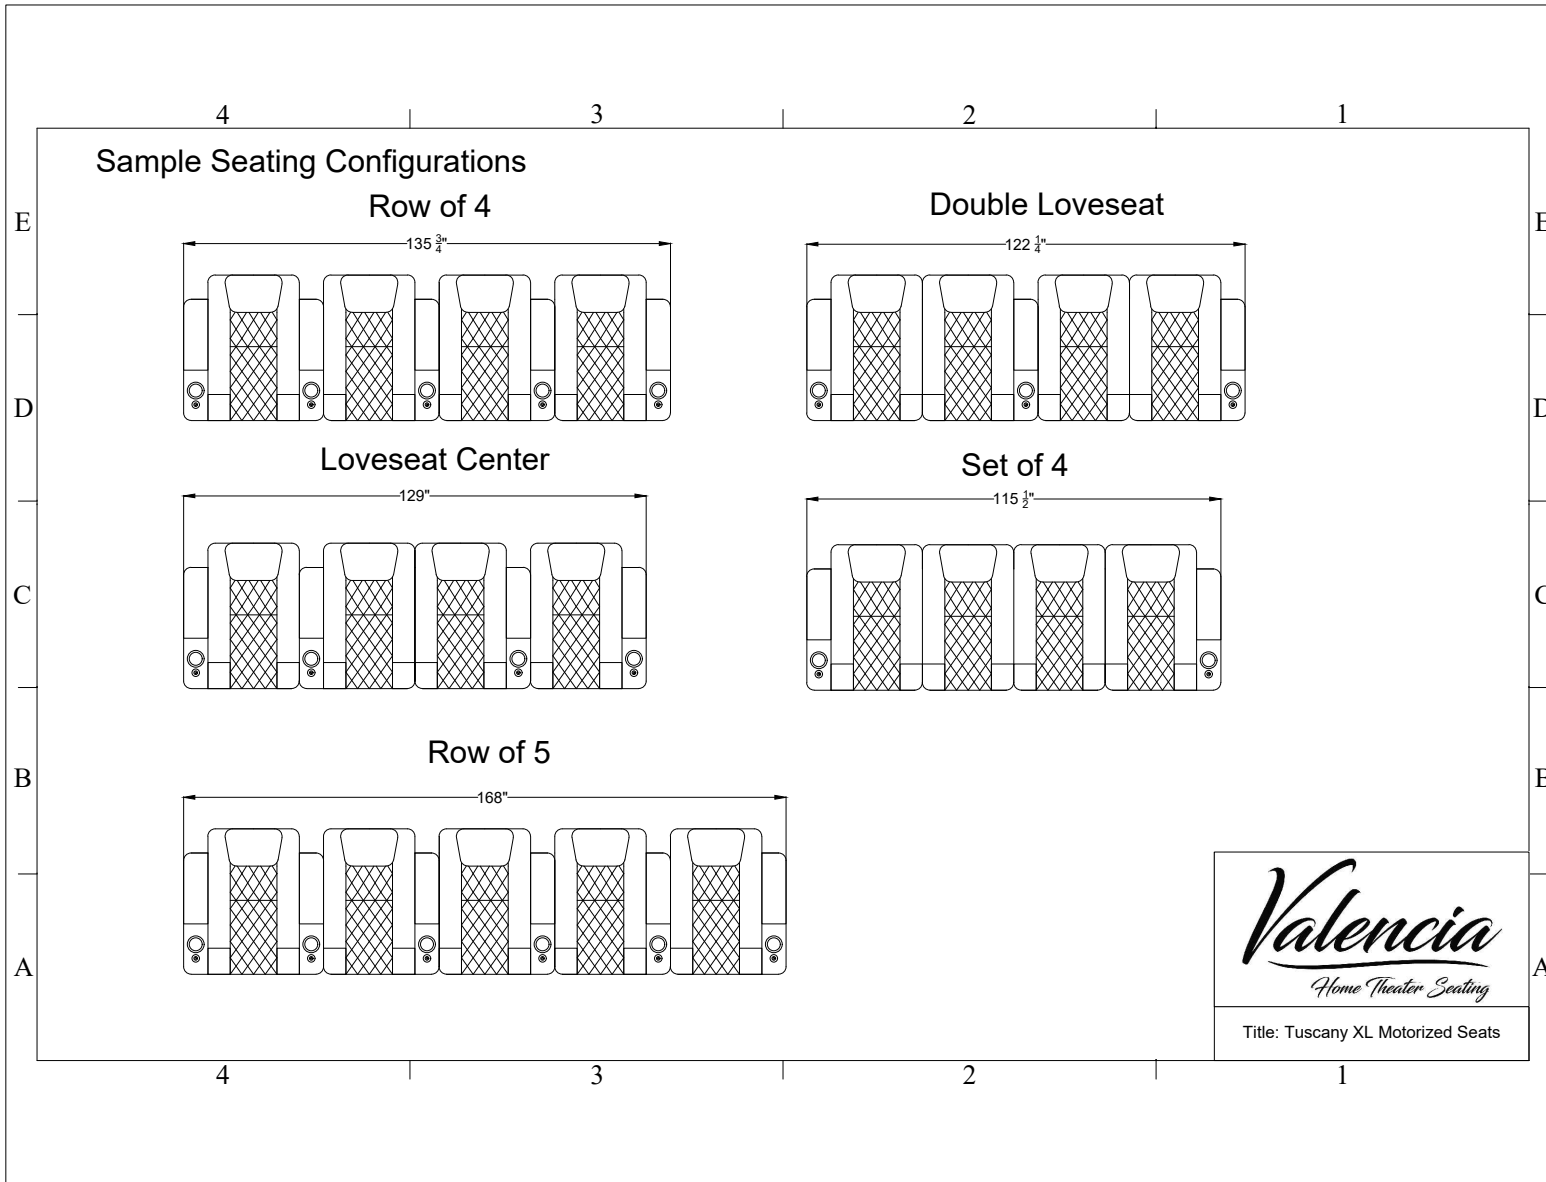

Valencia
Home Theater Seating
Title: Tuscany XL Motorized Seats