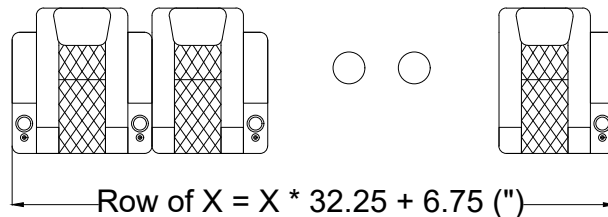

Arm Configurations

Double Arms

Control for Double Arm

Single Left Arm

Control for single arms

Single Right Arm

No Arm

*Control functions include reclining motor, LED light, lumbar support, head rest, USB plug and overall switch are at the side of arm.

Valencia
Home Theater Seating

Title: Tuscany XL Motorized Seats

Sample Seating Configurations

Single

Row of 2

Loveseat

Valencia
Home Theater Seating
Title: Tuscany XL Motorized Seats

Valencia
 Home Theater Seating
 Title: Tuscany XL Motorized Seats

Sample Seating Configurations

For Example: Row of 5 = $5 * 32.25 + 6.75 = 168(\text{\"})$

Row of X Seating Configurations: $X = 1 \text{ Double} + Y \text{ Left} + Z \text{ Right}$

$X = 1 + Y + Z$

For example: Row of 6 = 1 Double + 0 Left + 5 Right