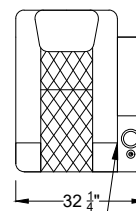

Arm Configurations

Double Arms

Control for Double Arm

Single Left Arm

Control for single arms

Single Right Arm

No Arm

*Control functions include reclining motor, LED light, lumbar support, head rest, USB plug and overall switch are at the side of arm.

Sample Seating Configurations

For Example: Row of 5 = $5 * 32.25 + 6.75 = 168(\text{\"})$

Row of X Seating Configurations: $X = 1 \text{ Double} + Y \text{ Left} + Z \text{ Right}$

$X = 1 + Y + Z$

For example: Row of 6 = 1 Double + 0 Left + 5 Right