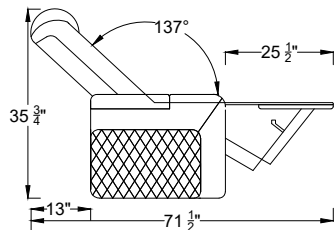

Fully Reclined