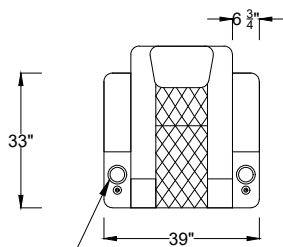

Arm Configurations

Double Arms

Control for Double Arm

Single Left Arm

Control for single arms

Single Right Arm

No Arm

*Control functions include reclining motor, LED light, lumbar support, head rest, USB plug and overall switch are at the side of arm.