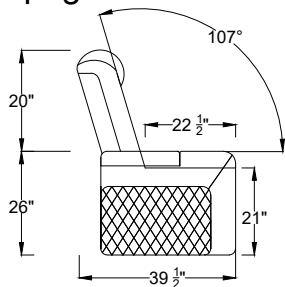

Seating Position

Upright