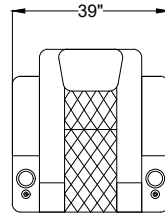

Sample Seating Configurations

Single