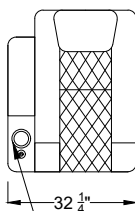

Seating Position

Upright

Fully Reclined

Clearance Required From Upright to Full Recline

Lumbar Support

Head Rest

Valencia
Home Theater Seating

Title: Tuscany XL Motorized Seats

Arm Configurations

Double Arms

Control for Double Arm

Single Left Arm

Control for single arms

Single Right Arm

No Arm

*Control functions include reclining motor, LED light, lumbar support, head rest, USB plug and overall switch are at the side of arm.