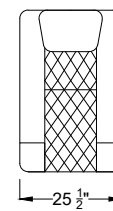

Arm Configurations

Double Arms

Control for Double Arm

Single Left Arm

Control for single arms

Single Right Arm

No Arm

*Control functions include reclining motor, LED light, lumbar support, head rest, USB plug and overall switch are at the side of arm.

Sample Seating Configurations

For Example: Row of 5 = $5 * 32.25 + 6.75 = 168(\text{\"})$

Row of X Seating Configurations: $X = 1 \text{ Double} + Y \text{ Left} + Z \text{ Right}$

$X = 1 + Y + Z$

For example: Row of 6 = 1 Double + 0 Left + 5 Right