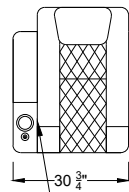

Arm Configurations

Single Left Arm

Single Right Arm

Control for single arms

Middle Seat with
Dropdown Table

Center Storage

*Control functions include reclining motor, LED light, lumbar support, head rest, USB plug and overall switch are at the side of arm.