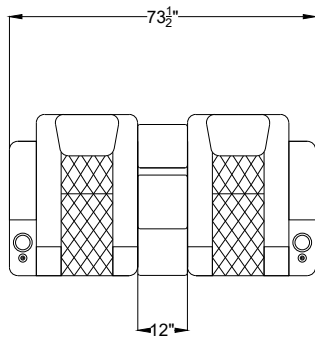

Sample Seating Configurations

Valencia
Home Theater Seating

Title: Tuscany Console Seats