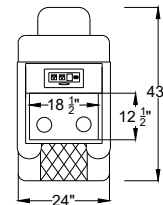

Arm Configurations

Single Left Arm

Single Right Arm

Control for single arms

Middle Seat with
Dropdown Table

Center Storage

*Control functions include reclining motor, LED light, lumbar support, head rest, USB plug and overall switch are at the side of arm.