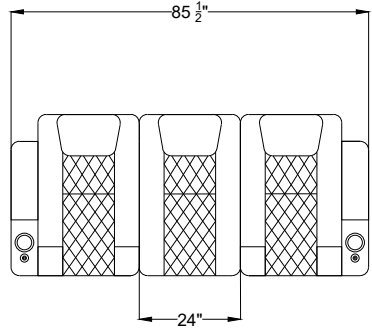

Sample Seating Configurations

Valencia
Home Theater Seating

Title: Tuscany Console Seats