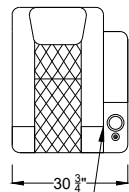

Arm Configurations

Single Left Arm

Single Right Arm

Control for single arms

Middle Seat with
Dropdown Table

Center Storage

*Control functions include reclining motor, LED light, lumbar support, head rest, USB plug and overall switch are at the side of arm.