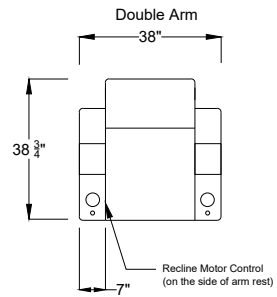

Arm Configurations

Single Arm

Valencia
Home Theater Seating

Title: Piacenza Motorized Seats