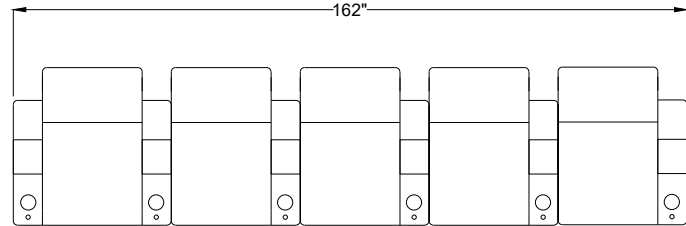

Row of 4

131"

D

D

Loveseat Center

124"

C

C

Double Loveseat

117"

B

B

Set of 4

110"

A

A

Row of 5

162"

4

3

2

1

Valencia
Home Theater Seating
Title: Piacenza Motorized Seats

Sample Seating Configurations

For Example: Row of 5 = $5 * 31 + 7 = 162$ (")

Row of X Seating Configurations: $X = 1 \text{ Double} + Y \text{ Left} + Z \text{ Right}$

$X = 1 + Y + Z$

For example: Row of 6 = 1 Double + 0 Left + 5 Right