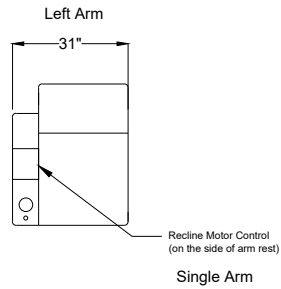

Arm Configurations

Single Arm

Valencia
Home Theater Seating

Title: Piacenza Motorized Seats