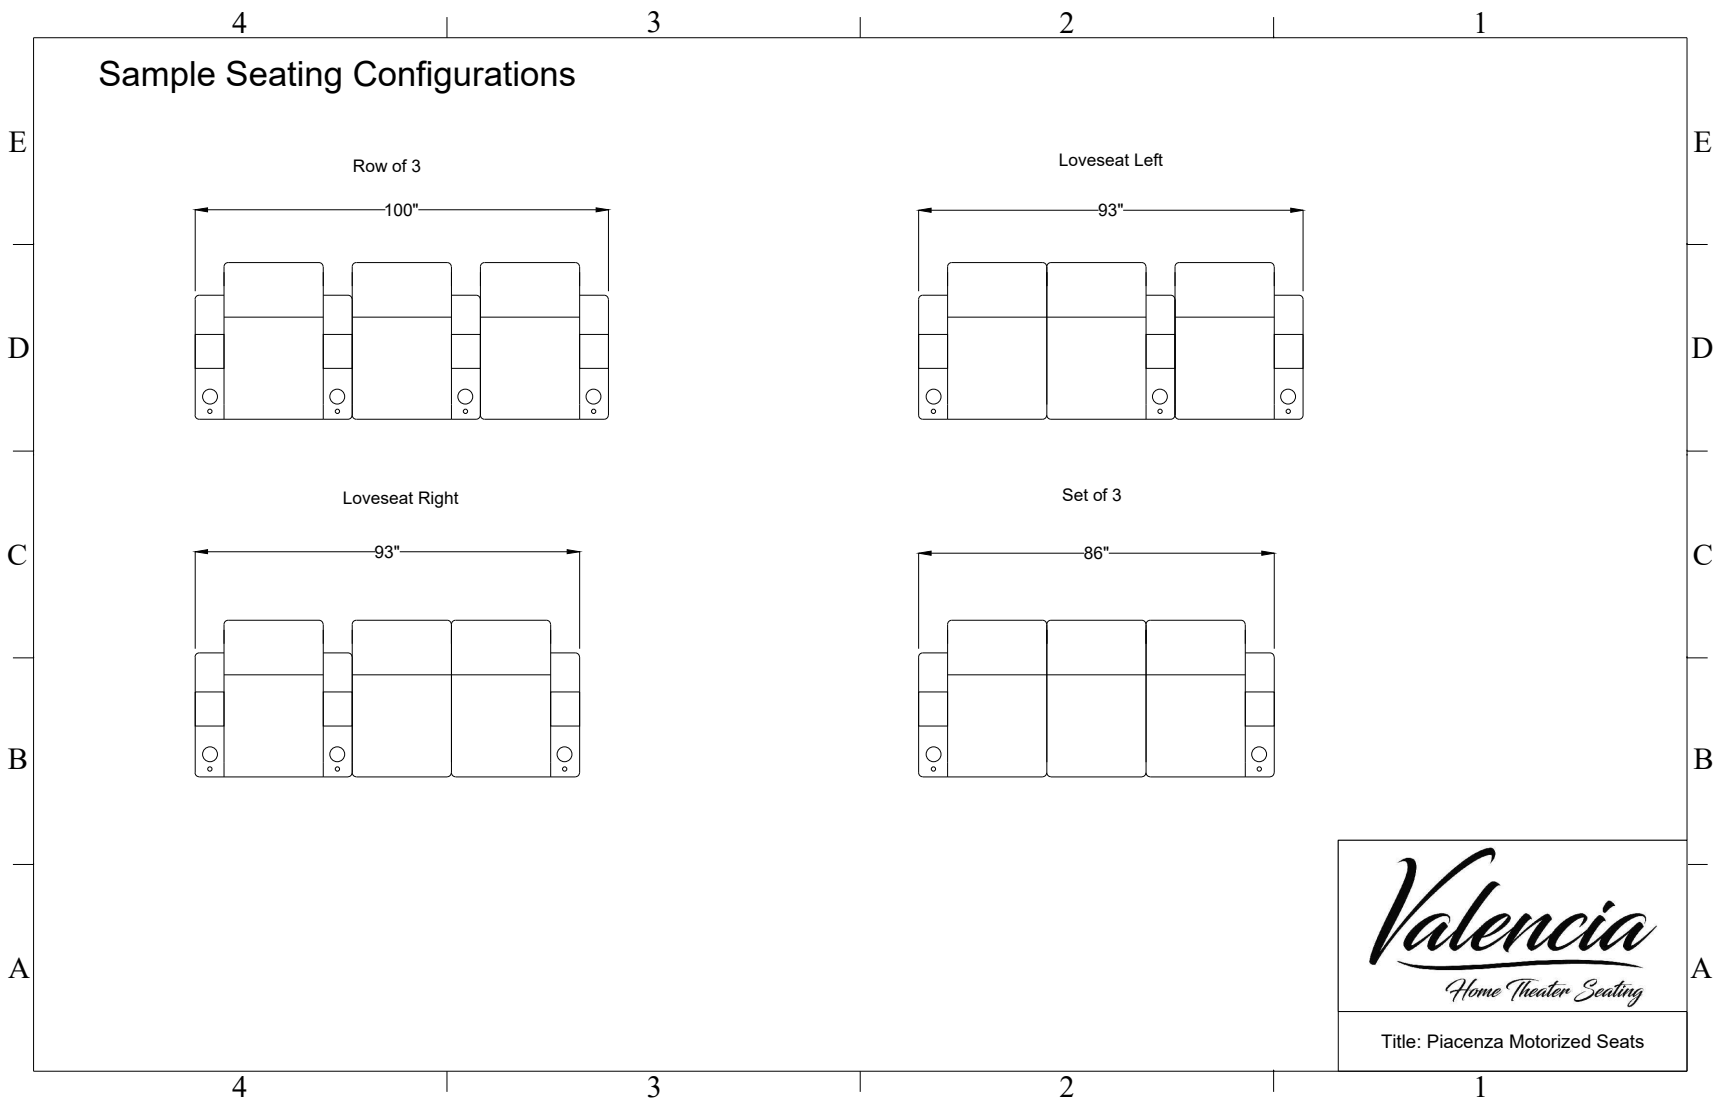

Sample Seating Configurations

Valencia
Home Theater Seating

Title: Piacenza Motorized Seats