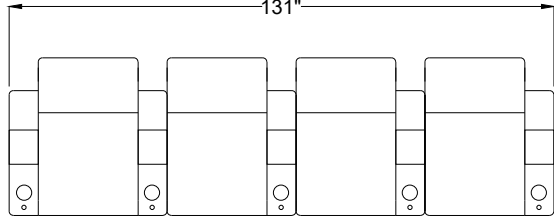

Title: Piacenza Motorized Seats

Sample Seating Configurations

4

3

2

1

E

E

Row of 4

131"

D

D

Loveseat Center

124"

C

C

For Example: Row of 5 = $5 * 31 + 7 = 162$ (")

Row of X Seating Configurations: $X = 1 \text{ Double} + Y \text{ Left} + Z \text{ Right}$

$X = 1 + Y + Z$

For example: Row of 6 = 1 Double + 0 Left + 5 Right