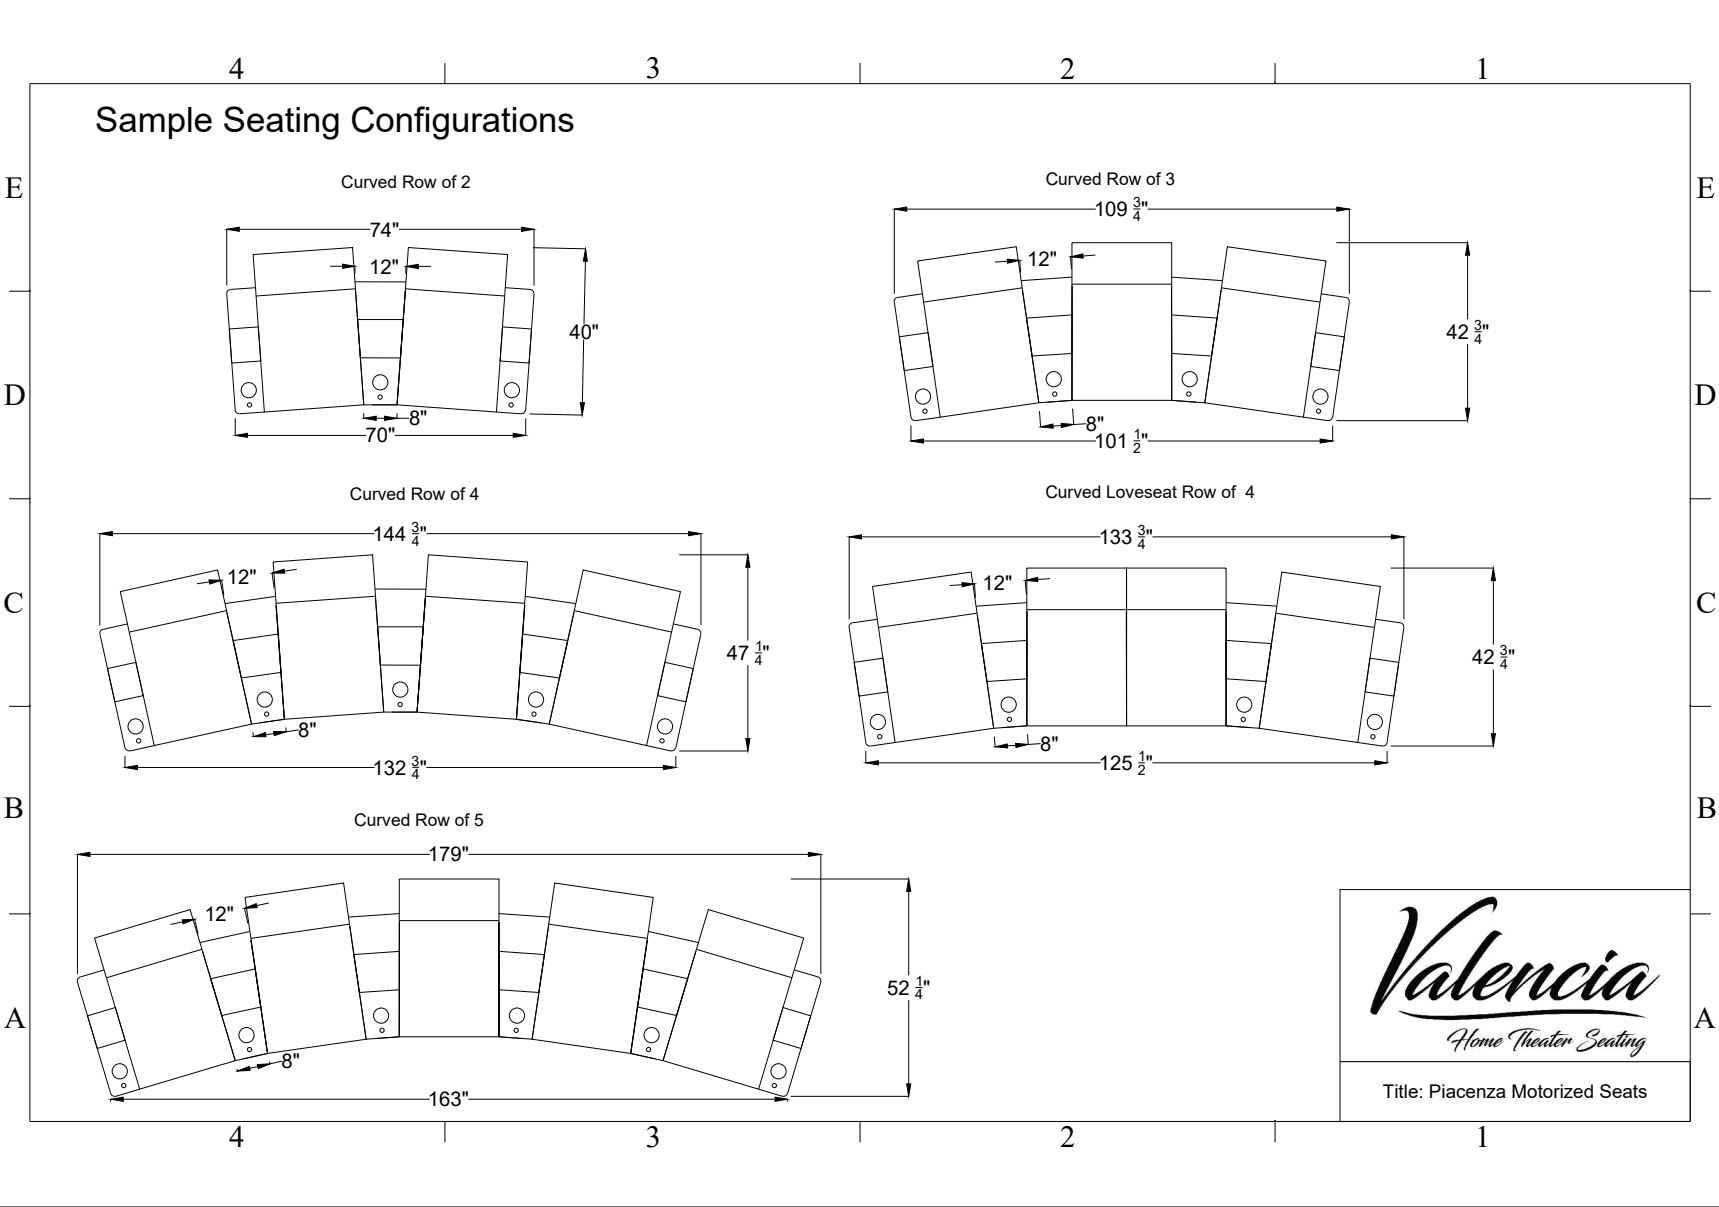

Sample Seating Configurations

Valencia
Home Theater Seating
Title: Piacenza Motorized Seats