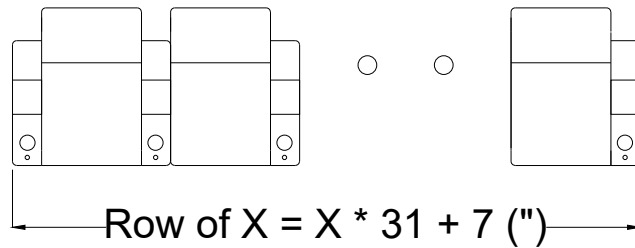

Row of 5

162"

4

3

2

1

Valencia
Home Theater Seating
Title: Piacenza Motorized Seats

Sample Seating Configurations

For Example: Row of 5 = $5 * 31 + 7 = 162$ (")

Row of X Seating Configurations: $X = 1 \text{ Double} + Y \text{ Left} + Z \text{ Right}$

$X = 1 + Y + Z$

For example: Row of 6 = 1 Double + 0 Left + 5 Right