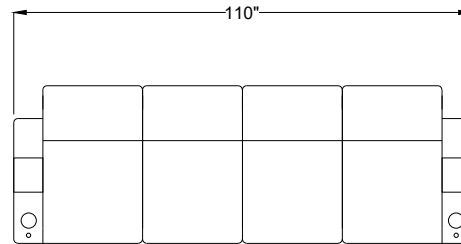

Row of 4

131"

D

D

Loveseat Center

124"

C

C

Double Loveseat

117"

B

B

Set of 4

110"

A

A

Row of 5

162"

4

3

2

1

Valencia
Home Theater Seating
Title: Piacenza Motorized Seats

Sample Seating Configurations

For Example: Row of 5 = $5 * 31 + 7 = 162$ (")

Row of X Seating Configurations: $X = 1 \text{ Double} + Y \text{ Left} + Z \text{ Right}$

$X = 1 + Y + Z$

For example: Row of 6 = 1 Double + 0 Left + 5 Right