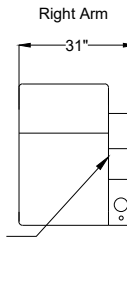

Arm Configurations

Single Arm