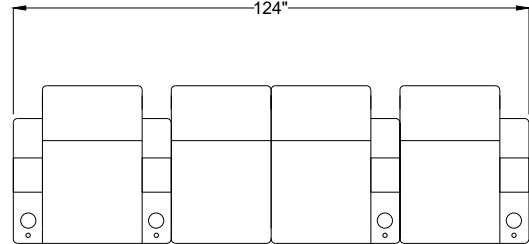

Row of 4

131"

D

D

Loveseat Center

124"

C

C

Double Loveseat

117"

B

B

Set of 4

110"

A

A

For Example: Row of 5 = $5 * 31 + 7 = 162$ (")

Row of X Seating Configurations: $X = 1 \text{ Double} + Y \text{ Left} + Z \text{ Right}$

$X = 1 + Y + Z$

For example: Row of 6 = 1 Double + 0 Left + 5 Right