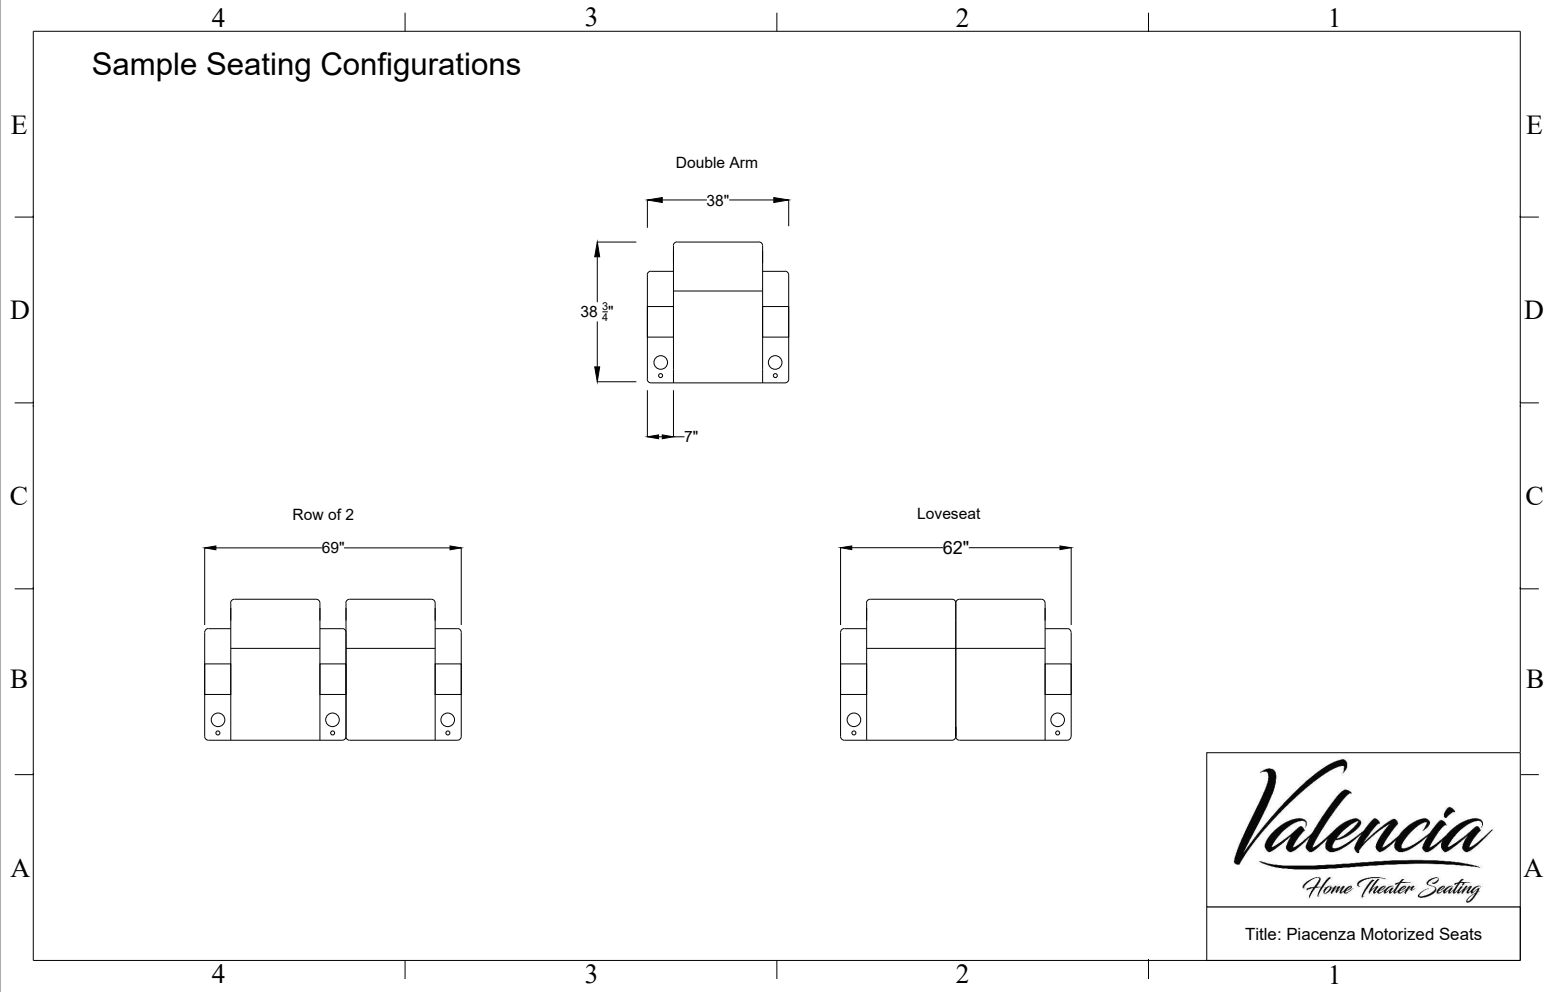

Sample Seating Configurations