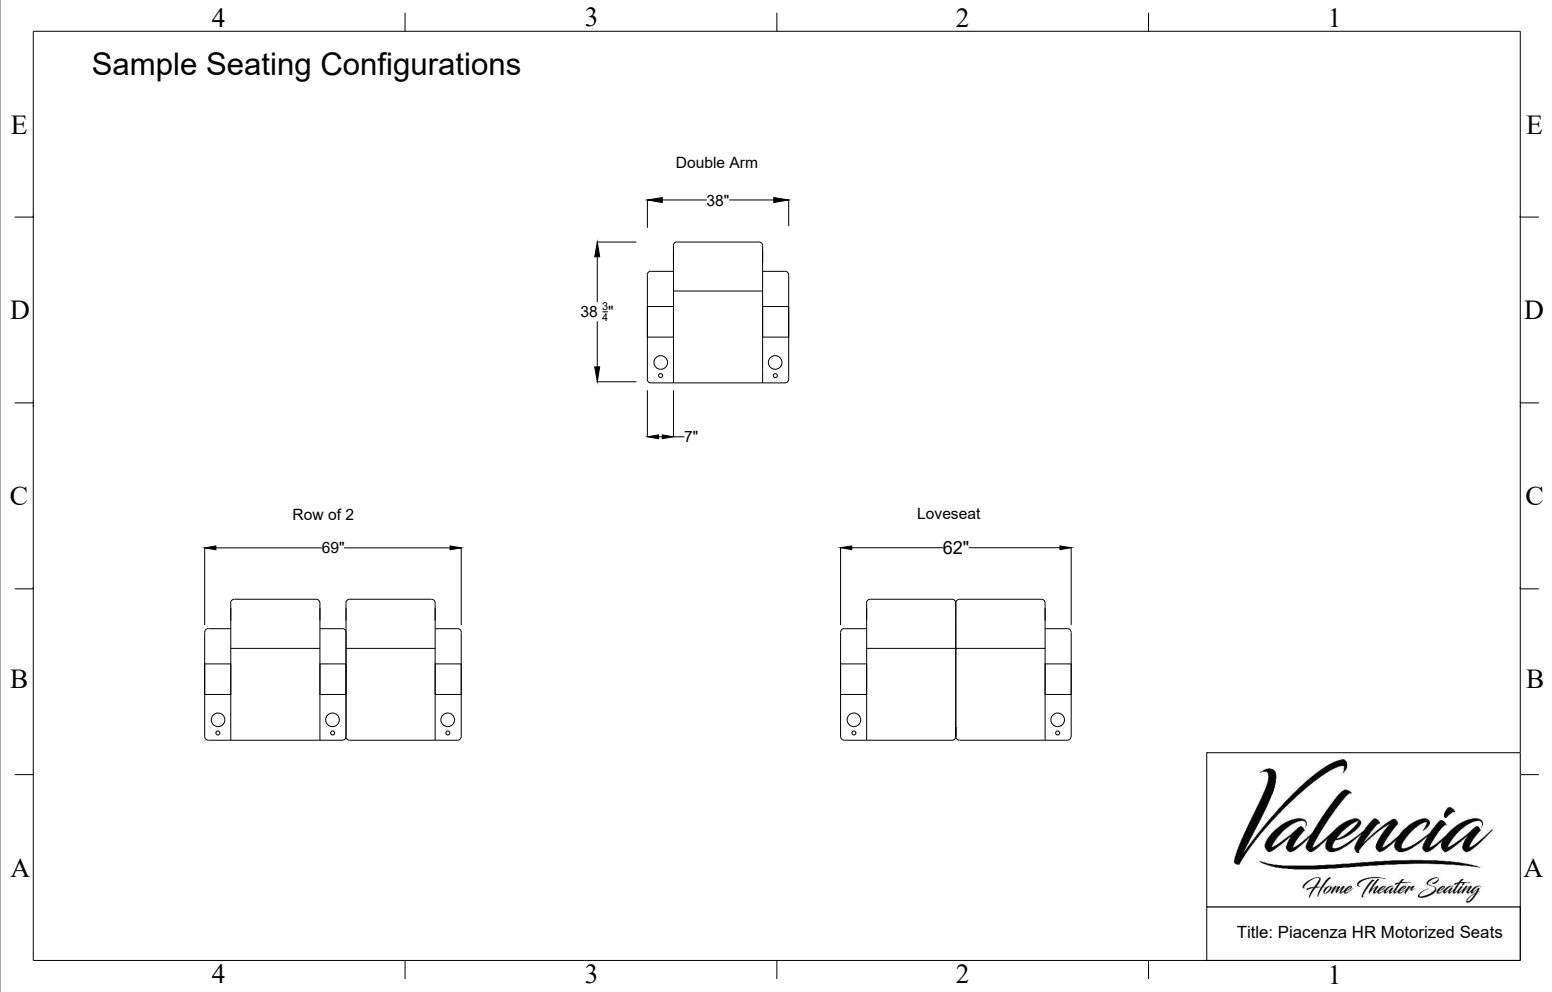

Sample Seating Configurations