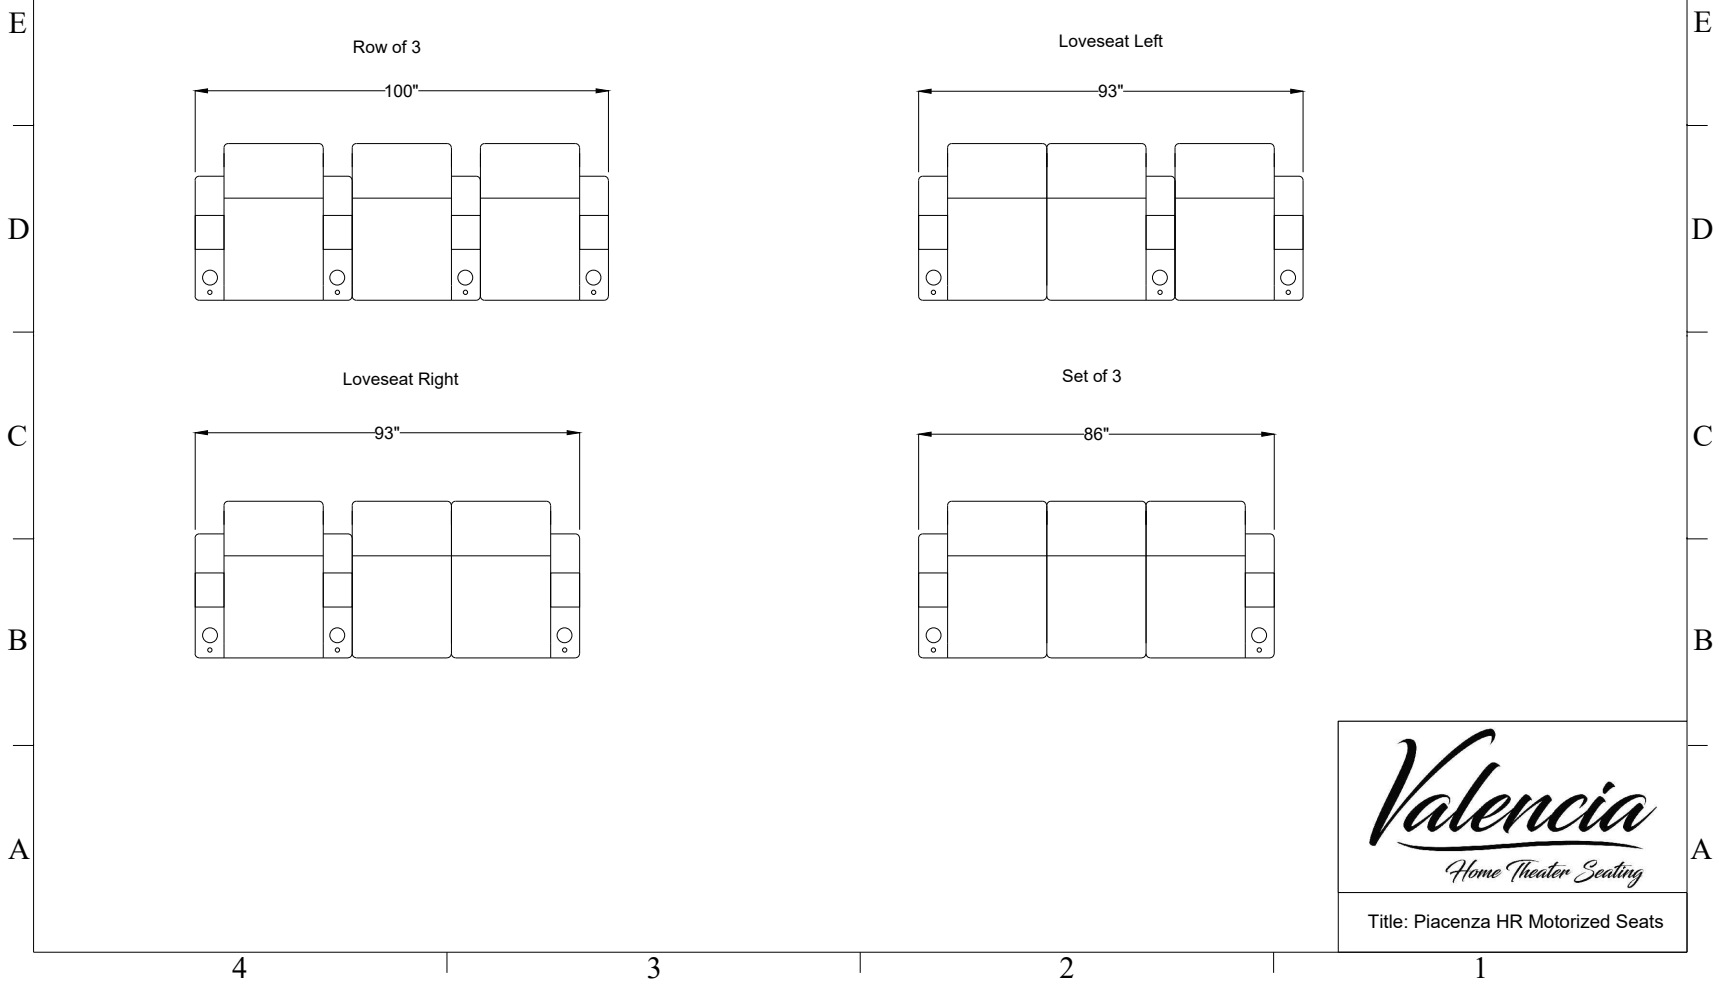

Sample Seating Configurations

Valencia
Home Theater Seating

Title: Piacenza HR Motorized Seats