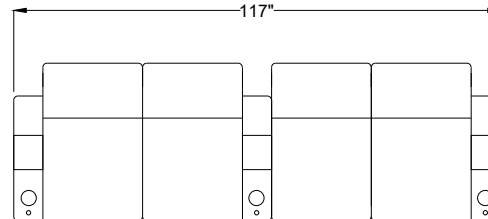

Title: Piacenza HR Motorized Seats

Sample Seating Configurations

4

3

2

1

E

E

Row of 4

131"

Double Loveseat

117"

D

D

Loveseat Center

124"

Set of 4

110"

C

C

B

B

Row of 5

162"

For Example: Row of 5 = $5 * 31 + 7 = 162$ (")

Row of X Seating Configurations: $X = 1 \text{ Double} + Y \text{ Left} + Z \text{ Right}$

$X = 1 + Y + Z$

For example: Row of 6 = 1 Double + 0 Left + 5 Right