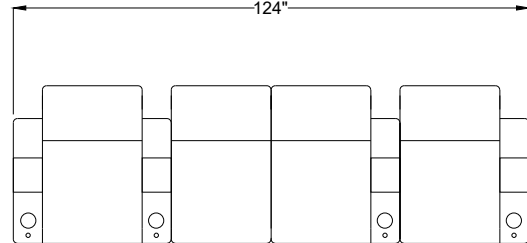

Row of 4

131"

Double Loveseat

117"

D

D

Loveseat Center

124"

Set of 4

110"

C

C

B

B

Row of 5

162"

For Example: Row of 5 = $5 * 31 + 7 = 162$ (")

Row of X Seating Configurations: $X = 1 \text{ Double} + Y \text{ Left} + Z \text{ Right}$

$X = 1 + Y + Z$

For example: Row of 6 = 1 Double + 0 Left + 5 Right