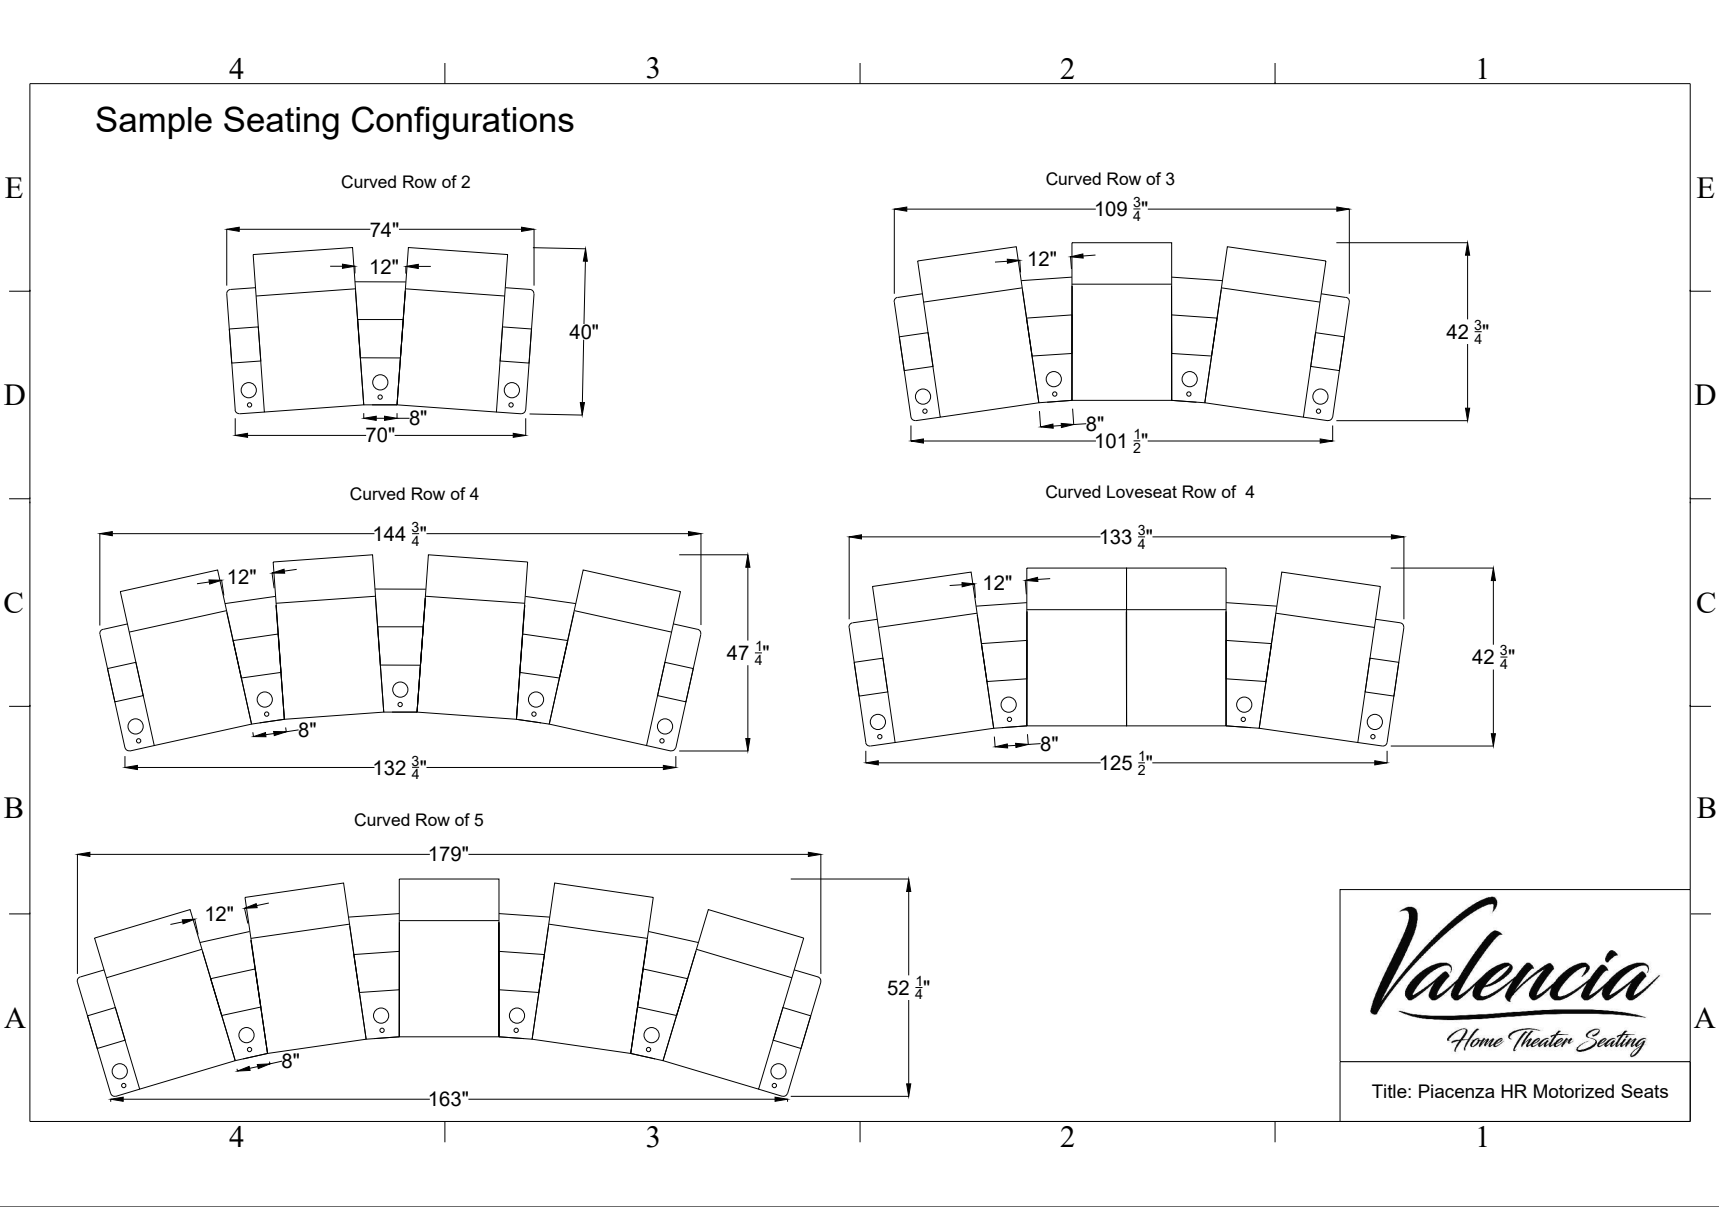

Sample Seating Configurations

Valencia
Home Theater Seating

Title: Piacenza HR Motorized Seats