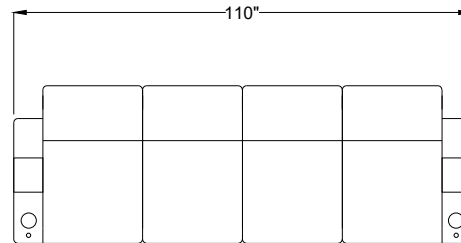

Row of 4

131"

Double Loveseat

117"

D

D

Loveseat Center

124"

Set of 4

110"

C

C

B

B

Row of 5

162"

For Example: Row of 5 = $5 * 31 + 7 = 162$ (")

Row of X Seating Configurations: $X = 1 \text{ Double} + Y \text{ Left} + Z \text{ Right}$

$X = 1 + Y + Z$

For example: Row of 6 = 1 Double + 0 Left + 5 Right