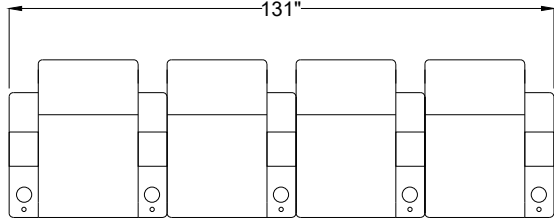

Title: Piacenza HR Motorized Seats

Sample Seating Configurations

4

3

2

1

E

E

Row of 4

131"

Double Loveseat

117"

D

D

Loveseat Center

124"

Set of 4

110"

C

C

B

B

Row of 5

162"

For Example: Row of 5 = $5 * 31 + 7 = 162$ (")

Row of X Seating Configurations: $X = 1 \text{ Double} + Y \text{ Left} + Z \text{ Right}$

$X = 1 + Y + Z$

For example: Row of 6 = 1 Double + 0 Left + 5 Right