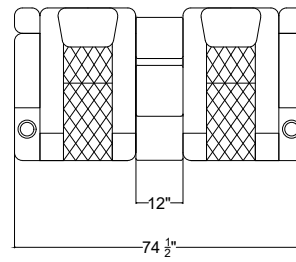

2 Seat with Center Storage

Valencia
Home Theater Seating
Title: Oxford Console Seats