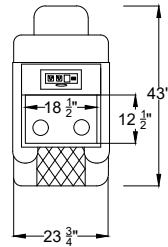

D

C

B

A

Arm Configurations

Single Left Arm

Single Right Arm

Middle Seat with
Dropdown Table

Center Storage

Control for single arms

*Control functions include reclining motor, LED light, head rest and a USB plug. Control panels are at the side of arm.

Valencia
Home Theater Seating

Title: Oxford Console Seats