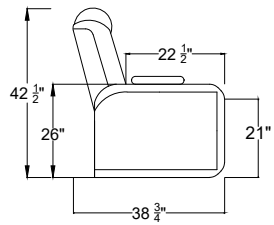

Seating Position

Upright

Fully Reclined