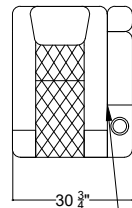

D

C

B

A

Arm Configurations

Single Left Arm

Single Right Arm

Middle Seat with
Dropdown Table

Center Storage

Control for single arms

*Control functions include reclining motor, LED light, head rest and a USB plug. Control panels are at the side of arm.

Valencia
Home Theater Seating

Title: Oxford Console Seats