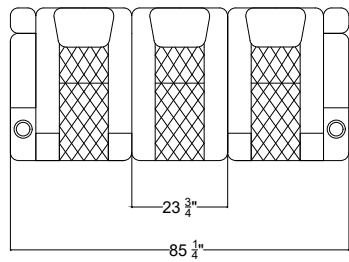

Sample Seating Configurations

3 Seat with Dropdown Table