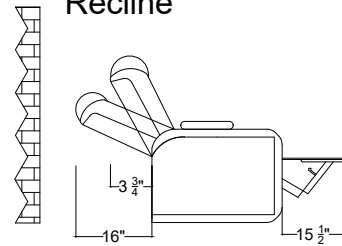

Clearance Required
From Upright to Full
Recline

Head Rest