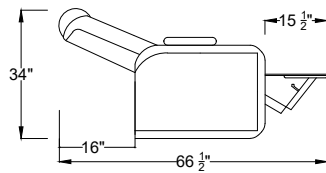

Seating Position

Upright

Fully Reclined

Clearance Required
From Upright to Full
Recline

Head Rest

Valencia
Home Theater Seating
Title: Oxford Console Seats

4

3

2

1

E

D

C

B

A

E

D

C

B

A