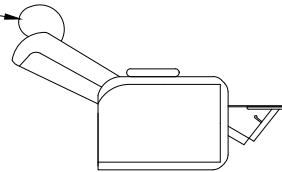

Valencia
Home Theater Seating
Title: Oxford Console Seats

4

3

2

1

E

D

C

B

A

E

D

C

B

A