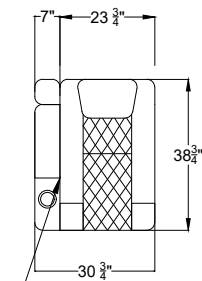

D

C

B

A

Arm Configurations

Single Left Arm

Single Right Arm

Middle Seat with
Dropdown Table

Center Storage

Control for single arms

*Control functions include reclining motor, LED light, head rest and a USB plug. Control panels are at the side of arm.

Valencia
Home Theater Seating

Title: Oxford Console Seats