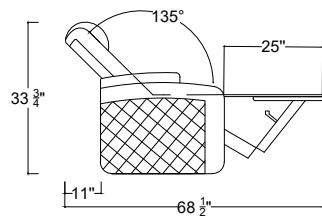

# Seating Position

Upright

Fully Reclined

Clearance Required  
From Upright to Full  
Recline

Lumbar  
Support

Head Rest

*Valencia*  
Home Theater Seating

Title: Oslo Console Seats

# Arm Configurations

Single Left Arm

Single Right Arm

Middle Seat with Dropdown Table

Center Storage

Control for single arms

\*Control functions include reclining motor, LED light, lumbar support, head rest, USB plug and overall switch are at the ring of cup holder.