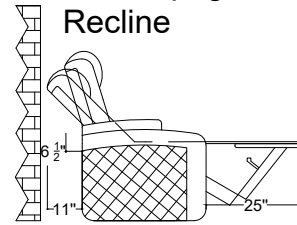

# Seating Position

Upright

Fully Reclined

Clearance Required  
From Upright to Full  
Recline

Lumbar  
Support

Head Rest

*Valencia*  
Home Theater Seating

Title: Oslo Console Seats

# Arm Configurations

Single Left Arm

Single Right Arm

Middle Seat with Dropdown Table

Center Storage

Control for single arms

\*Control functions include reclining motor, LED light, lumbar support, head rest, USB plug and overall switch are at the ring of cup holder.