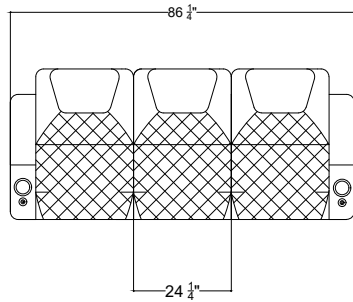

Sample Seating Configurations

3 Seat with Dropdown Table