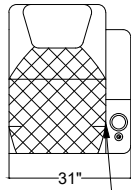

# Seating Position

Upright

Fully Reclined

Clearance Required  
From Upright to Full  
Recline

Lumbar  
Support

Head Rest

*Valencia*  
Home Theater Seating

Title: Oslo Console Seats

# Arm Configurations

Single Left Arm

Single Right Arm

Middle Seat with Dropdown Table

Center Storage

Control for single arms

\*Control functions include reclining motor, LED light, lumbar support, head rest, USB plug and overall switch are at the ring of cup holder.