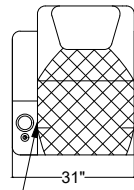

# Seating Position

Upright

Fully Reclined

Clearance Required  
From Upright to Full  
Recline

Lumbar  
Support

Head Rest

*Valencia*  
Home Theater Seating

Title: Oslo Console Seats

# Arm Configurations

Single Left Arm

Single Right Arm

Middle Seat with Dropdown Table

Center Storage

Control for single arms

\*Control functions include reclining motor, LED light, lumbar support, head rest, USB plug and overall switch are at the ring of cup holder.