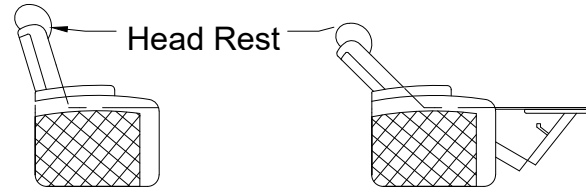

# Seating Position

Upright

Fully Reclined

Clearance Required  
From Upright to Full  
Recline

Lumbar  
Support

Head Rest

*Valencia*  
Home Theater Seating

Title: Oslo Console Seats

# Arm Configurations

Single Left Arm

Single Right Arm

Middle Seat with Dropdown Table

Center Storage

Control for single arms

\*Control functions include reclining motor, LED light, lumbar support, head rest, USB plug and overall switch are at the ring of cup holder.