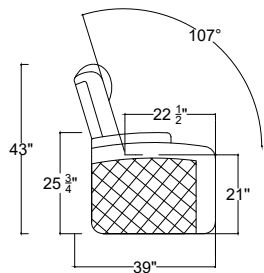

Seating Position

Upright