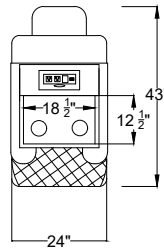

# Arm Configurations

Single Left Arm

Single Right Arm

Middle Seat with Dropdown Table

Center Storage

Control for single arms

\*Control functions include reclining motor, LED light, lumbar support, head rest, USB plug and overall switch are at the ring of cup holder.