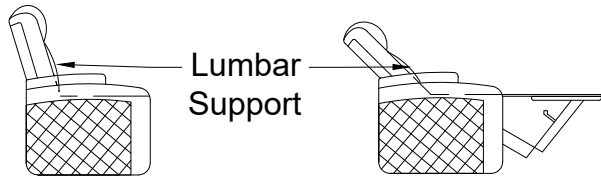

# Seating Position

Upright

Fully Reclined

Clearance Required  
From Upright to Full  
Recline

Lumbar  
Support

Head Rest

*Valencia*  
Home Theater Seating

Title: Oslo Console Seats

# Arm Configurations

Single Left Arm

Single Right Arm

Middle Seat with Dropdown Table

Center Storage

Control for single arms

\*Control functions include reclining motor, LED light, lumbar support, head rest, USB plug and overall switch are at the ring of cup holder.