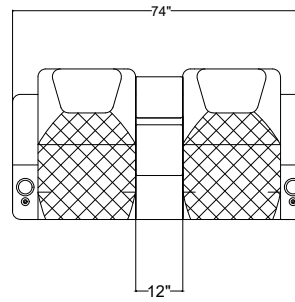

2 Seat with Center Storage

Valencia
Home Theater Seating

Title: Oslo Console Seats