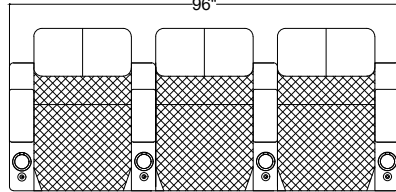

Single

Row of 2

Loveseat

Valencia
Home Theater Seating
Title: Bern Motorized Seats

Sample Seating Configurations

Row of 3

96"

Loveseat Left