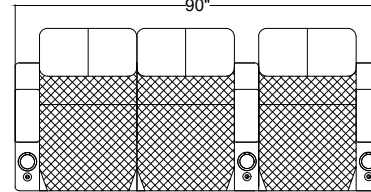

Loveseat Left

90"