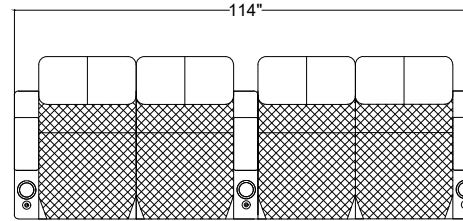

Double Loveseat