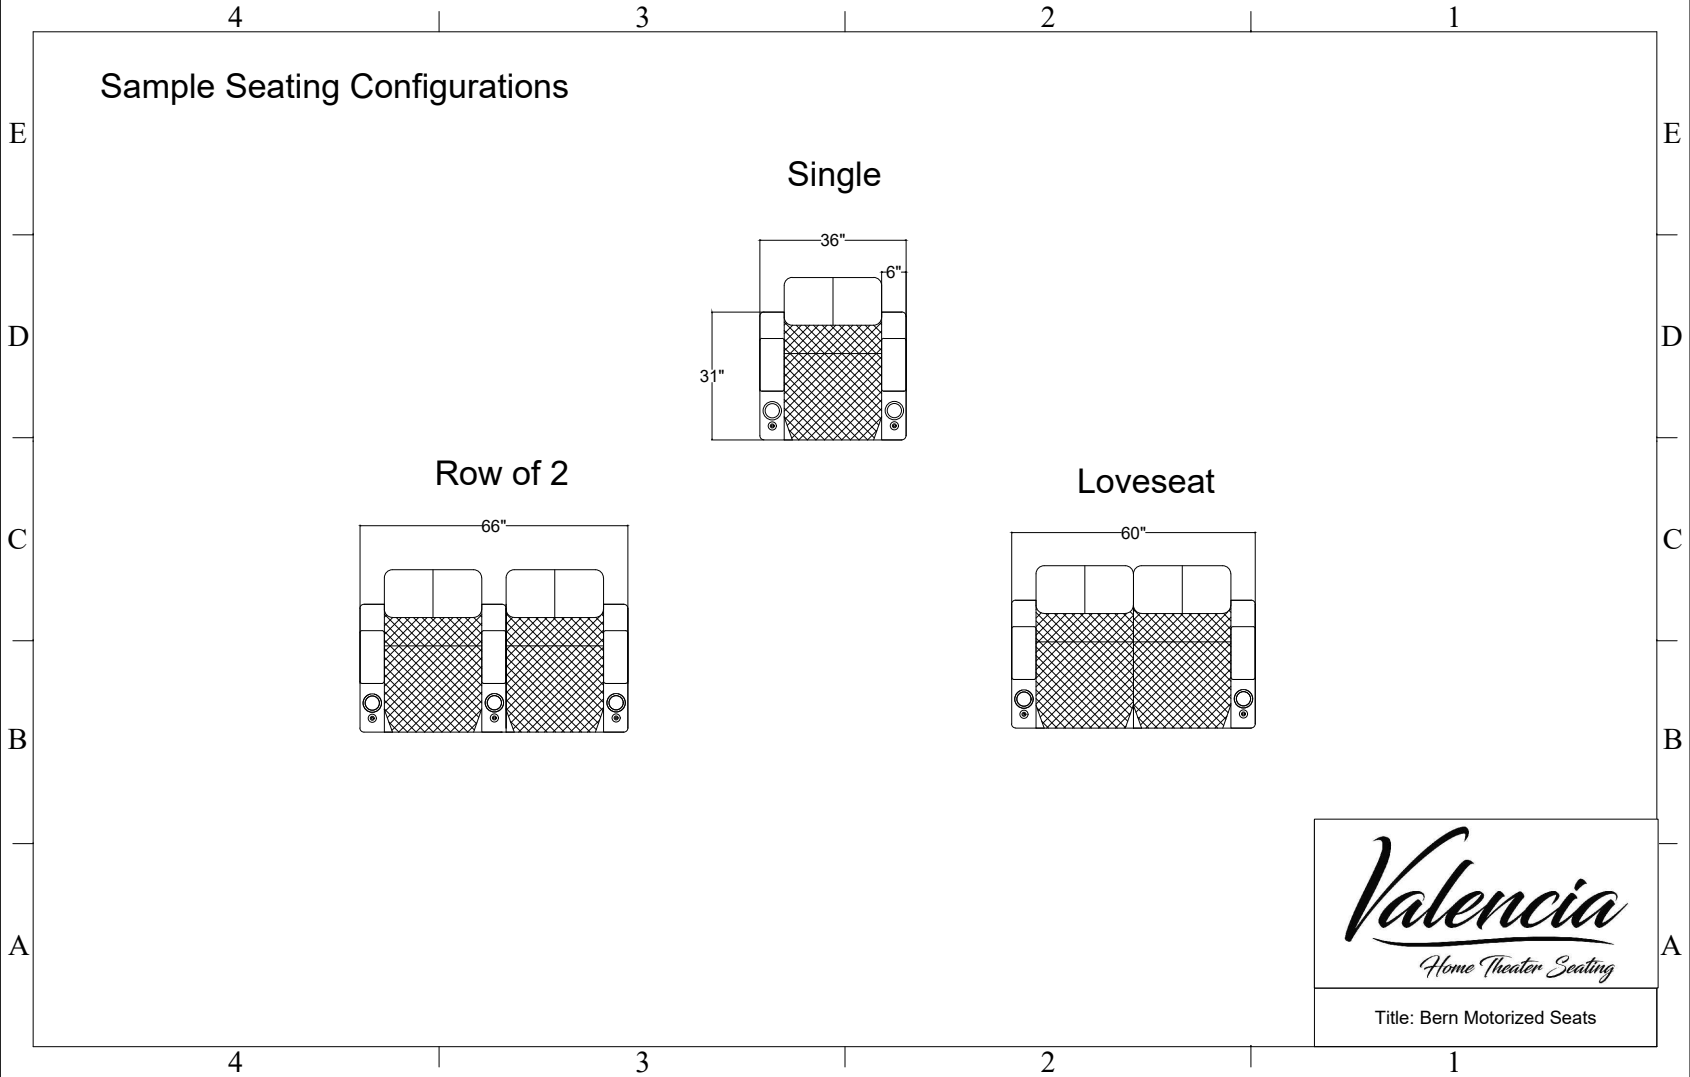

Single

Row of 2

Loveseat

Valencia
Home Theater Seating
Title: Bern Motorized Seats

Sample Seating Configurations

Row of 3

96"

Loveseat Left

Row of 4

Double Loveseat

Loveseat Center

Set of 4

Row of 5

Valencia
Home Theater Seating

Title: Bern Motorized Seats

Sample Seating Configurations

For Example: Row of 5 = $5 * 30 + 6 = 156(\text{"})$

Row of X Seating Configurations: $X = 1 \text{ Double} + Y \text{ Left} + Z \text{ Right}$

$X = 1 + Y + Z$

For example: Row of 6 = 1 Double + 0 Left + 5 Right