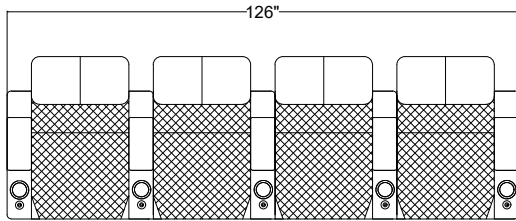

Sample Seating Configurations

Row of 4