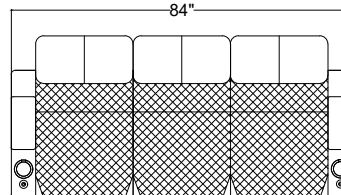

90"

Loveseat Right

90"

Set of 3

84"

Valencia
Home Theater Seating

Title: Bern Motorized Seats

Sample Seating Configurations

For Example: Row of 5 = $5 * 30 + 6 = 156(\text{"})$

Row of X Seating Configurations: $X = 1 \text{ Double} + Y \text{ Left} + Z \text{ Right}$

$X = 1 + Y + Z$

For example: Row of 6 = 1 Double + 0 Left + 5 Right