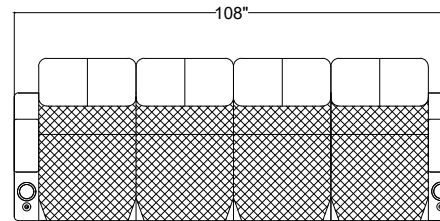

Row of 4

Double Loveseat

Loveseat Center

Set of 4

Row of 5

Valencia
Home Theater Seating

Title: Bern Motorized Seats

Sample Seating Configurations

For Example: Row of 5 = $5 * 30 + 6 = 156(\text{"})$

Row of X Seating Configurations: $X = 1 \text{ Double} + Y \text{ Left} + Z \text{ Right}$

$X = 1 + Y + Z$

For example: Row of 6 = 1 Double + 0 Left + 5 Right