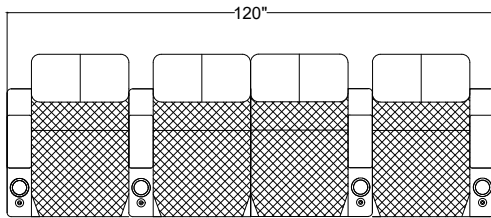

Loveseat Center