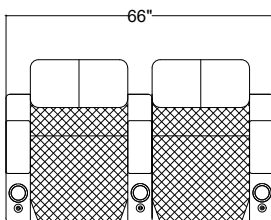

Single

Row of 2

Loveseat

Valencia
Home Theater Seating
Title: Bern Motorized Seats

Sample Seating Configurations

Row of 3

96"

Loveseat Left