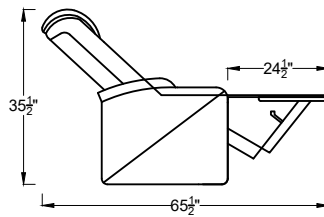

Seating Position

Upright

Fully Reclined

Clearance Required From Upright to Full Recline

Valencia
Home Theater Seating
Title: Budapest Motorized Seats

Arm Configurations

*Control functions include reclining motor, head rest and LED lights.

Valencia
Home Theater Seating

Title: Budapest Motorized Seats

Sample Seating Configurations

Row of 2

Row of 2 Loveseat

Row of 3

Row of 3 Loveseat Left

Row of 3 Loveseat Right