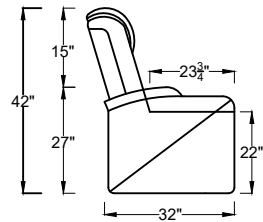

Seating Position

Upright

Fully Reclined

Clearance Required From Upright to Full Recline

Valencia
Home Theater Seating
Title: Budapest Motorized Seats

Arm Configurations

*Control functions include reclining motor, head rest and LED lights.

Valencia
Home Theater Seating

Title: Budapest Motorized Seats

Sample Seating Configurations

Row of 2

Row of 2 Loveseat

Row of 3

Row of 3 Loveseat Left

Row of 3 Loveseat Right