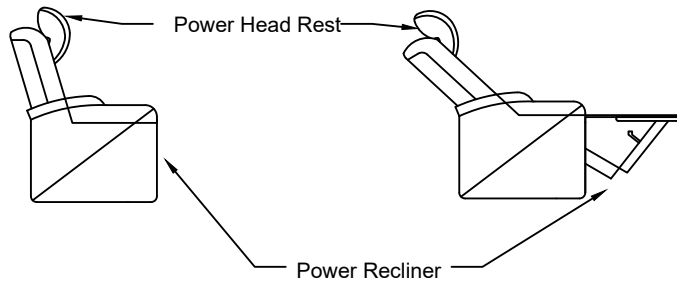

Seating Position

Upright

Fully Reclined

Clearance Required From Upright to Full Recline

Valencia
Home Theater Seating
Title: Budapest Motorized Seats

Arm Configurations

*Control functions include reclining motor, head rest and LED lights.

Valencia
Home Theater Seating

Title: Budapest Motorized Seats

Sample Seating Configurations

Row of 2

Row of 2 Loveseat

Row of 3

Row of 3 Loveseat Left

Row of 3 Loveseat Right