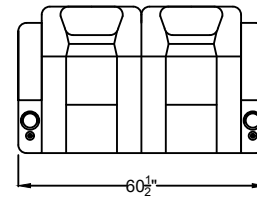

Seating Position

Upright

Fully Reclined

Clearance Required From Upright to Full Recline

Valencia
Home Theater Seating
Title: Budapest Motorized Seats

Arm Configurations

*Control functions include reclining motor, head rest and LED lights.

Valencia
Home Theater Seating

Title: Budapest Motorized Seats

Sample Seating Configurations

Row of 2

Row of 2 Loveseat

Row of 3

Row of 3 Loveseat Left

Row of 3 Loveseat Right