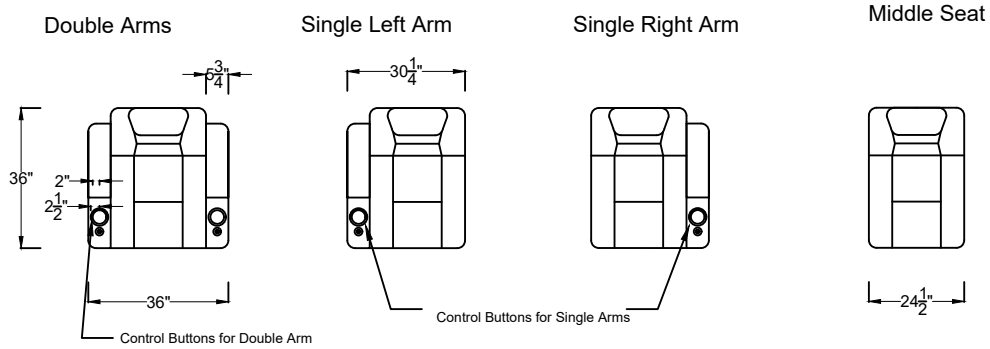

Seating Position

Upright

Fully Reclined

Clearance Required From Upright to Full Recline

Valencia
Home Theater Seating
Title: Budapest Motorized Seats

Arm Configurations

*Control functions include reclining motor, head rest and LED lights.

Valencia
Home Theater Seating

Title: Budapest Motorized Seats

Sample Seating Configurations

Row of 2

Row of 2 Loveseat

Row of 3

Row of 3 Loveseat Left

Row of 3 Loveseat Right