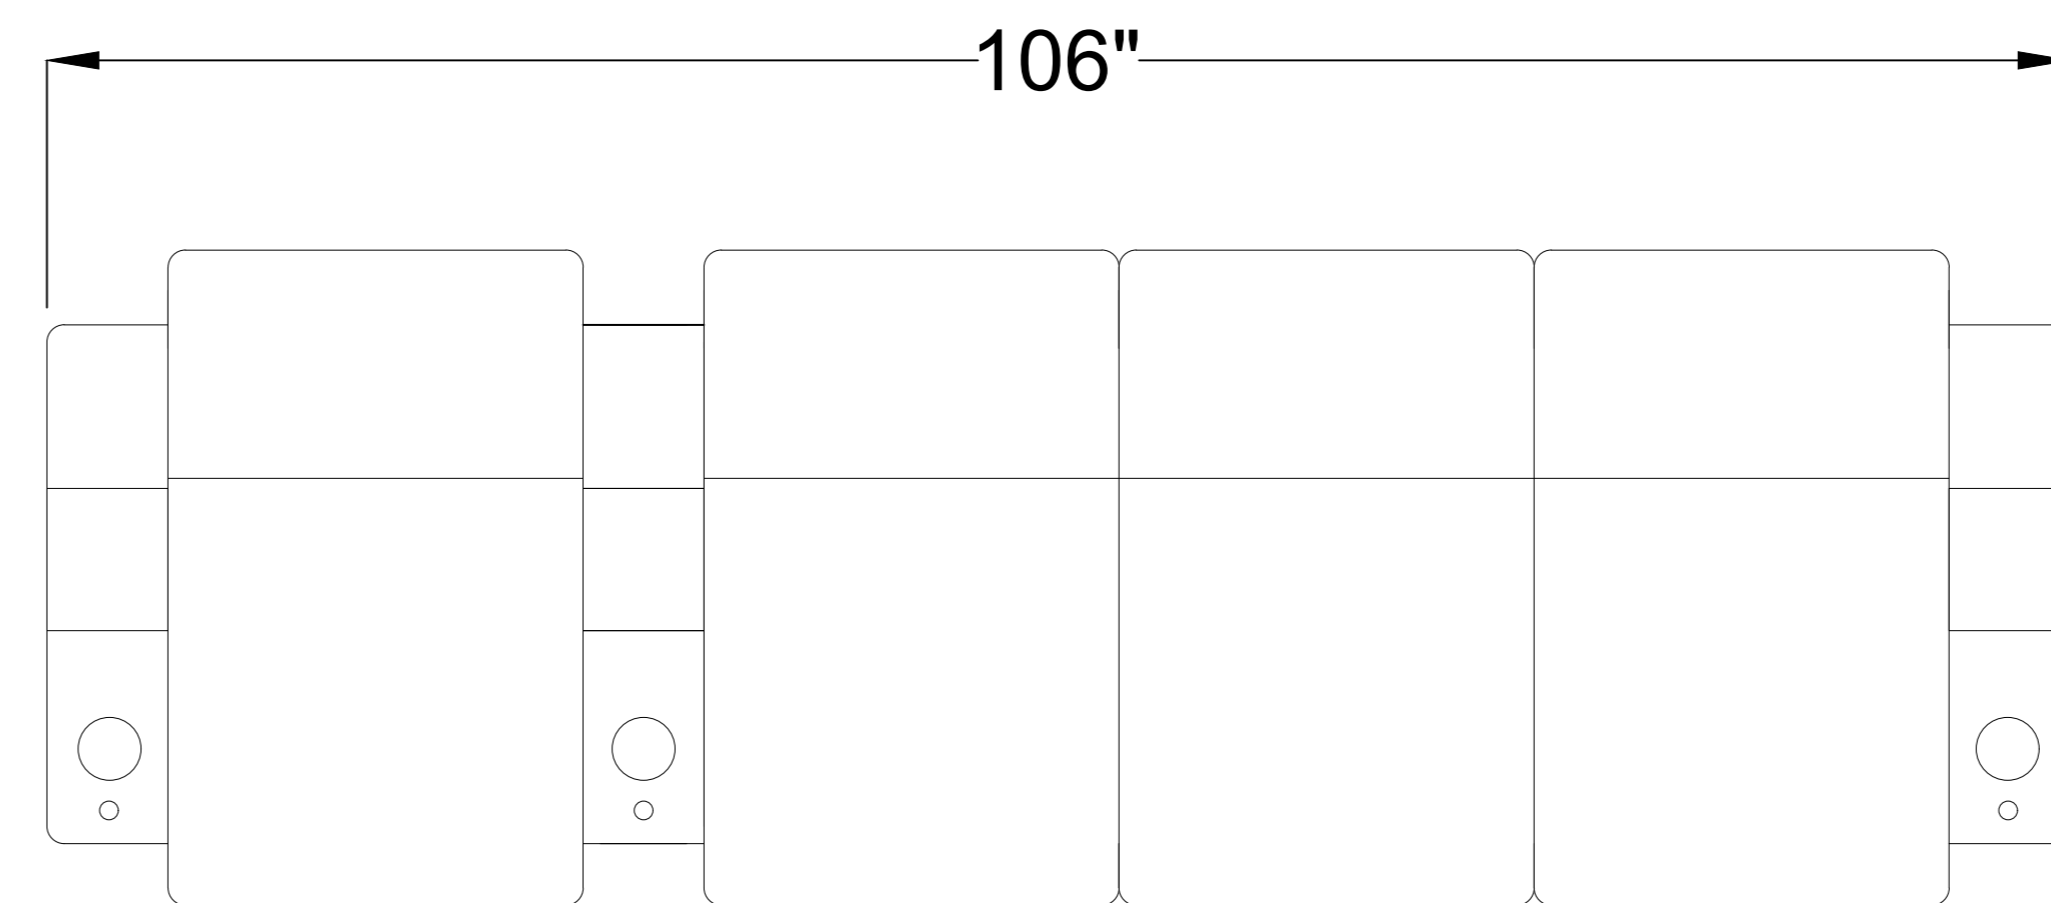

Sample Seating Configurations

Row of 4 Middle Loveseat			
Double	No Arm	No Arm	Double
Double	No Arm	Right	Right
Left	Left	Right	Right
Left	Left	No Arm	Double

Row of 4 Right Loveseat			
Left	Left	Left	Right
Left	Double	No Arm	Right
Double	No Arm	Left	Right
Double	Right	No Arm	Right

Row of 4 Left 3 Sofa			
Left	No Arm	Right	Right
Left	No Arm	No Arm	Double

Row of 4 Right 3 Sofa			
Left	Left	No Arm	Right
Double	No Arm	No Arm	Right

Valencia
Home Theater Seating

Title: Verona Motorized Seats