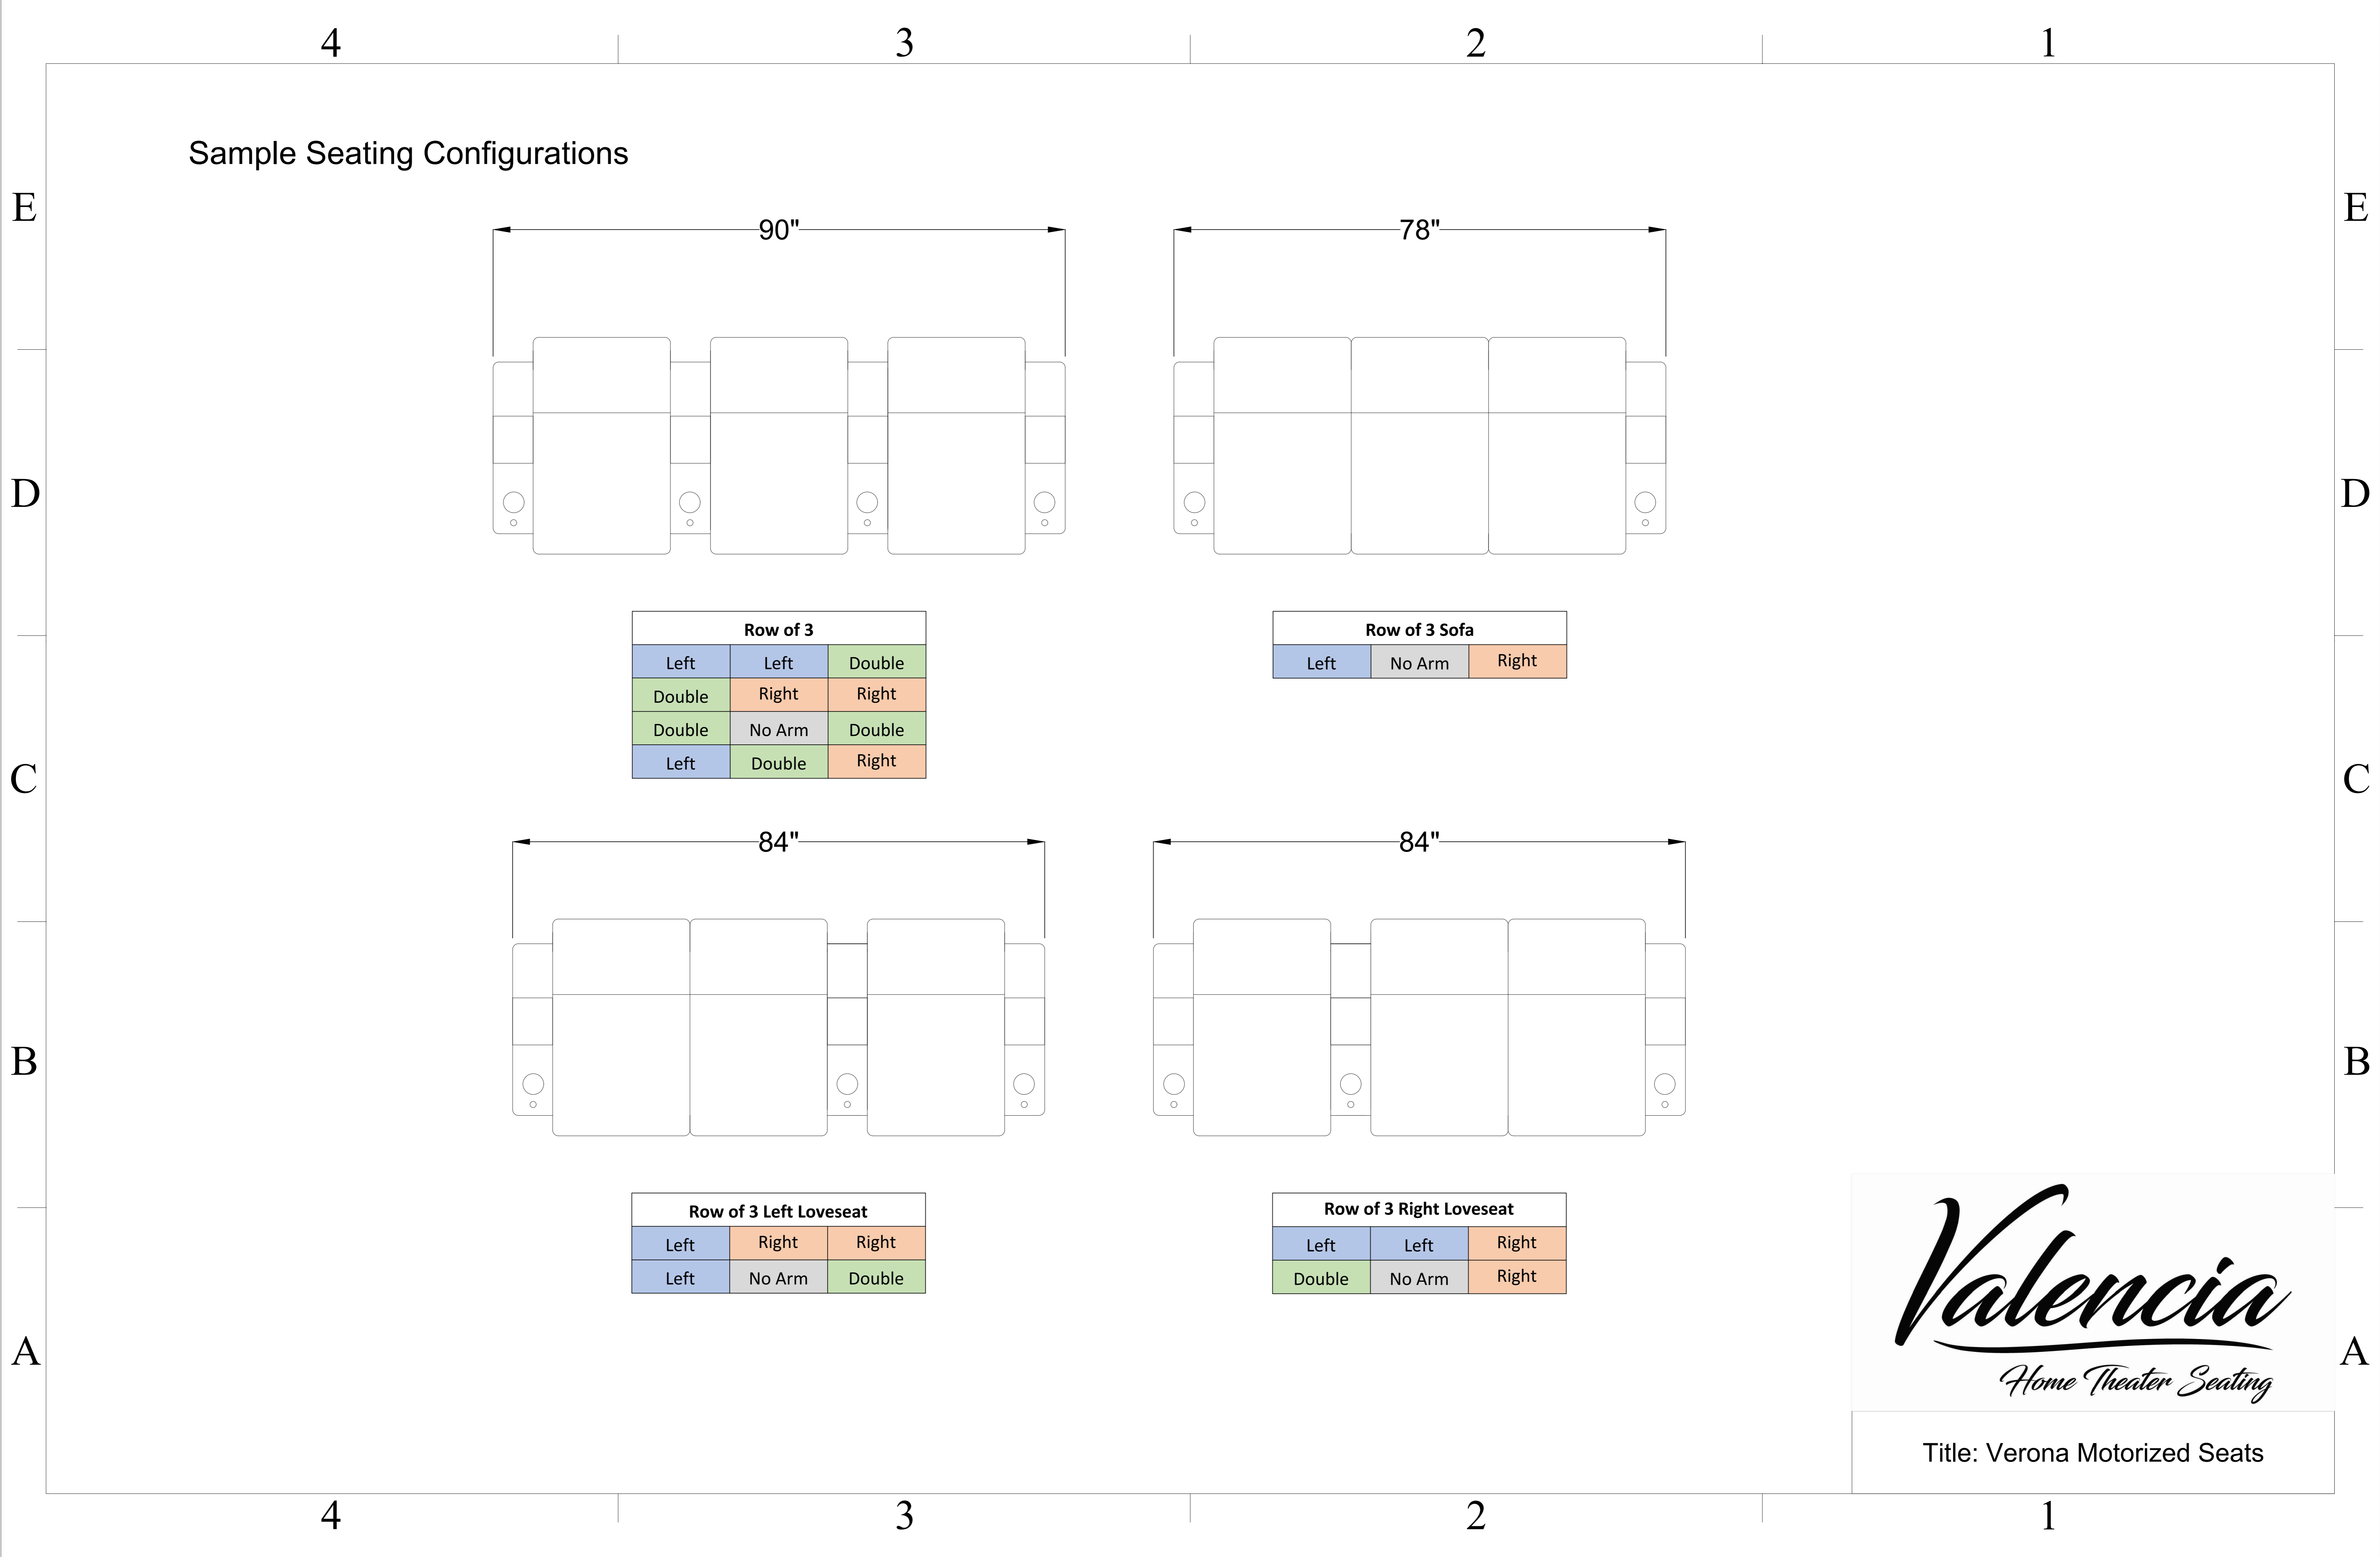

Sample Seating Configurations

Row of 3		
Left	Left	Double
Double	Right	Right
Double	No Arm	Double
Left	Double	Right

Row of 3 Sofa		
Left	No Arm	Right

Row of 3 Left Loveseat		
Left	Right	Right
Left	No Arm	Double

Row of 3 Right Loveseat		
Left	Left	Right
Double	No Arm	Right

Valencia
Home Theater Seating

Title: Verona Motorized Seats

Sample Seating Configurations

Row of 4			
Left	Left	Left	Double
Left	Left	Double	Right
Left	Double	Right	Right
Double	Right	Right	Right
Double	No Arm	Left	Double
Double	No Arm	Double	Right
Double	Right	No Arm	Double
Left	Double	No Arm	Double

Row of 4 Sofa			
Left	No Arm	No Arm	Right

2 Loveseats			
Left	Right	No Arm	Right
Left	No Arm	Left	Right

Row of 4 Left Loveseat			
Left	Right	Right	Right
Left	No Arm	Double	Right
Left	Right	No Arm	Double
Left	No Arm	Left	Double

Row of 4 Right Loveseat			
Left	Left	Left	Right
Left	Double	No Arm	Right
Double	No Arm	Left	Right
Double	Right	No Arm	Right

Row of 4 Left 3 Sofa			
Left	No Arm	Right	Right
Left	No Arm	No Arm	Double

Row of 4 Right 3 Sofa			
Left	Left	No Arm	Right
Double	No Arm	No Arm	Right