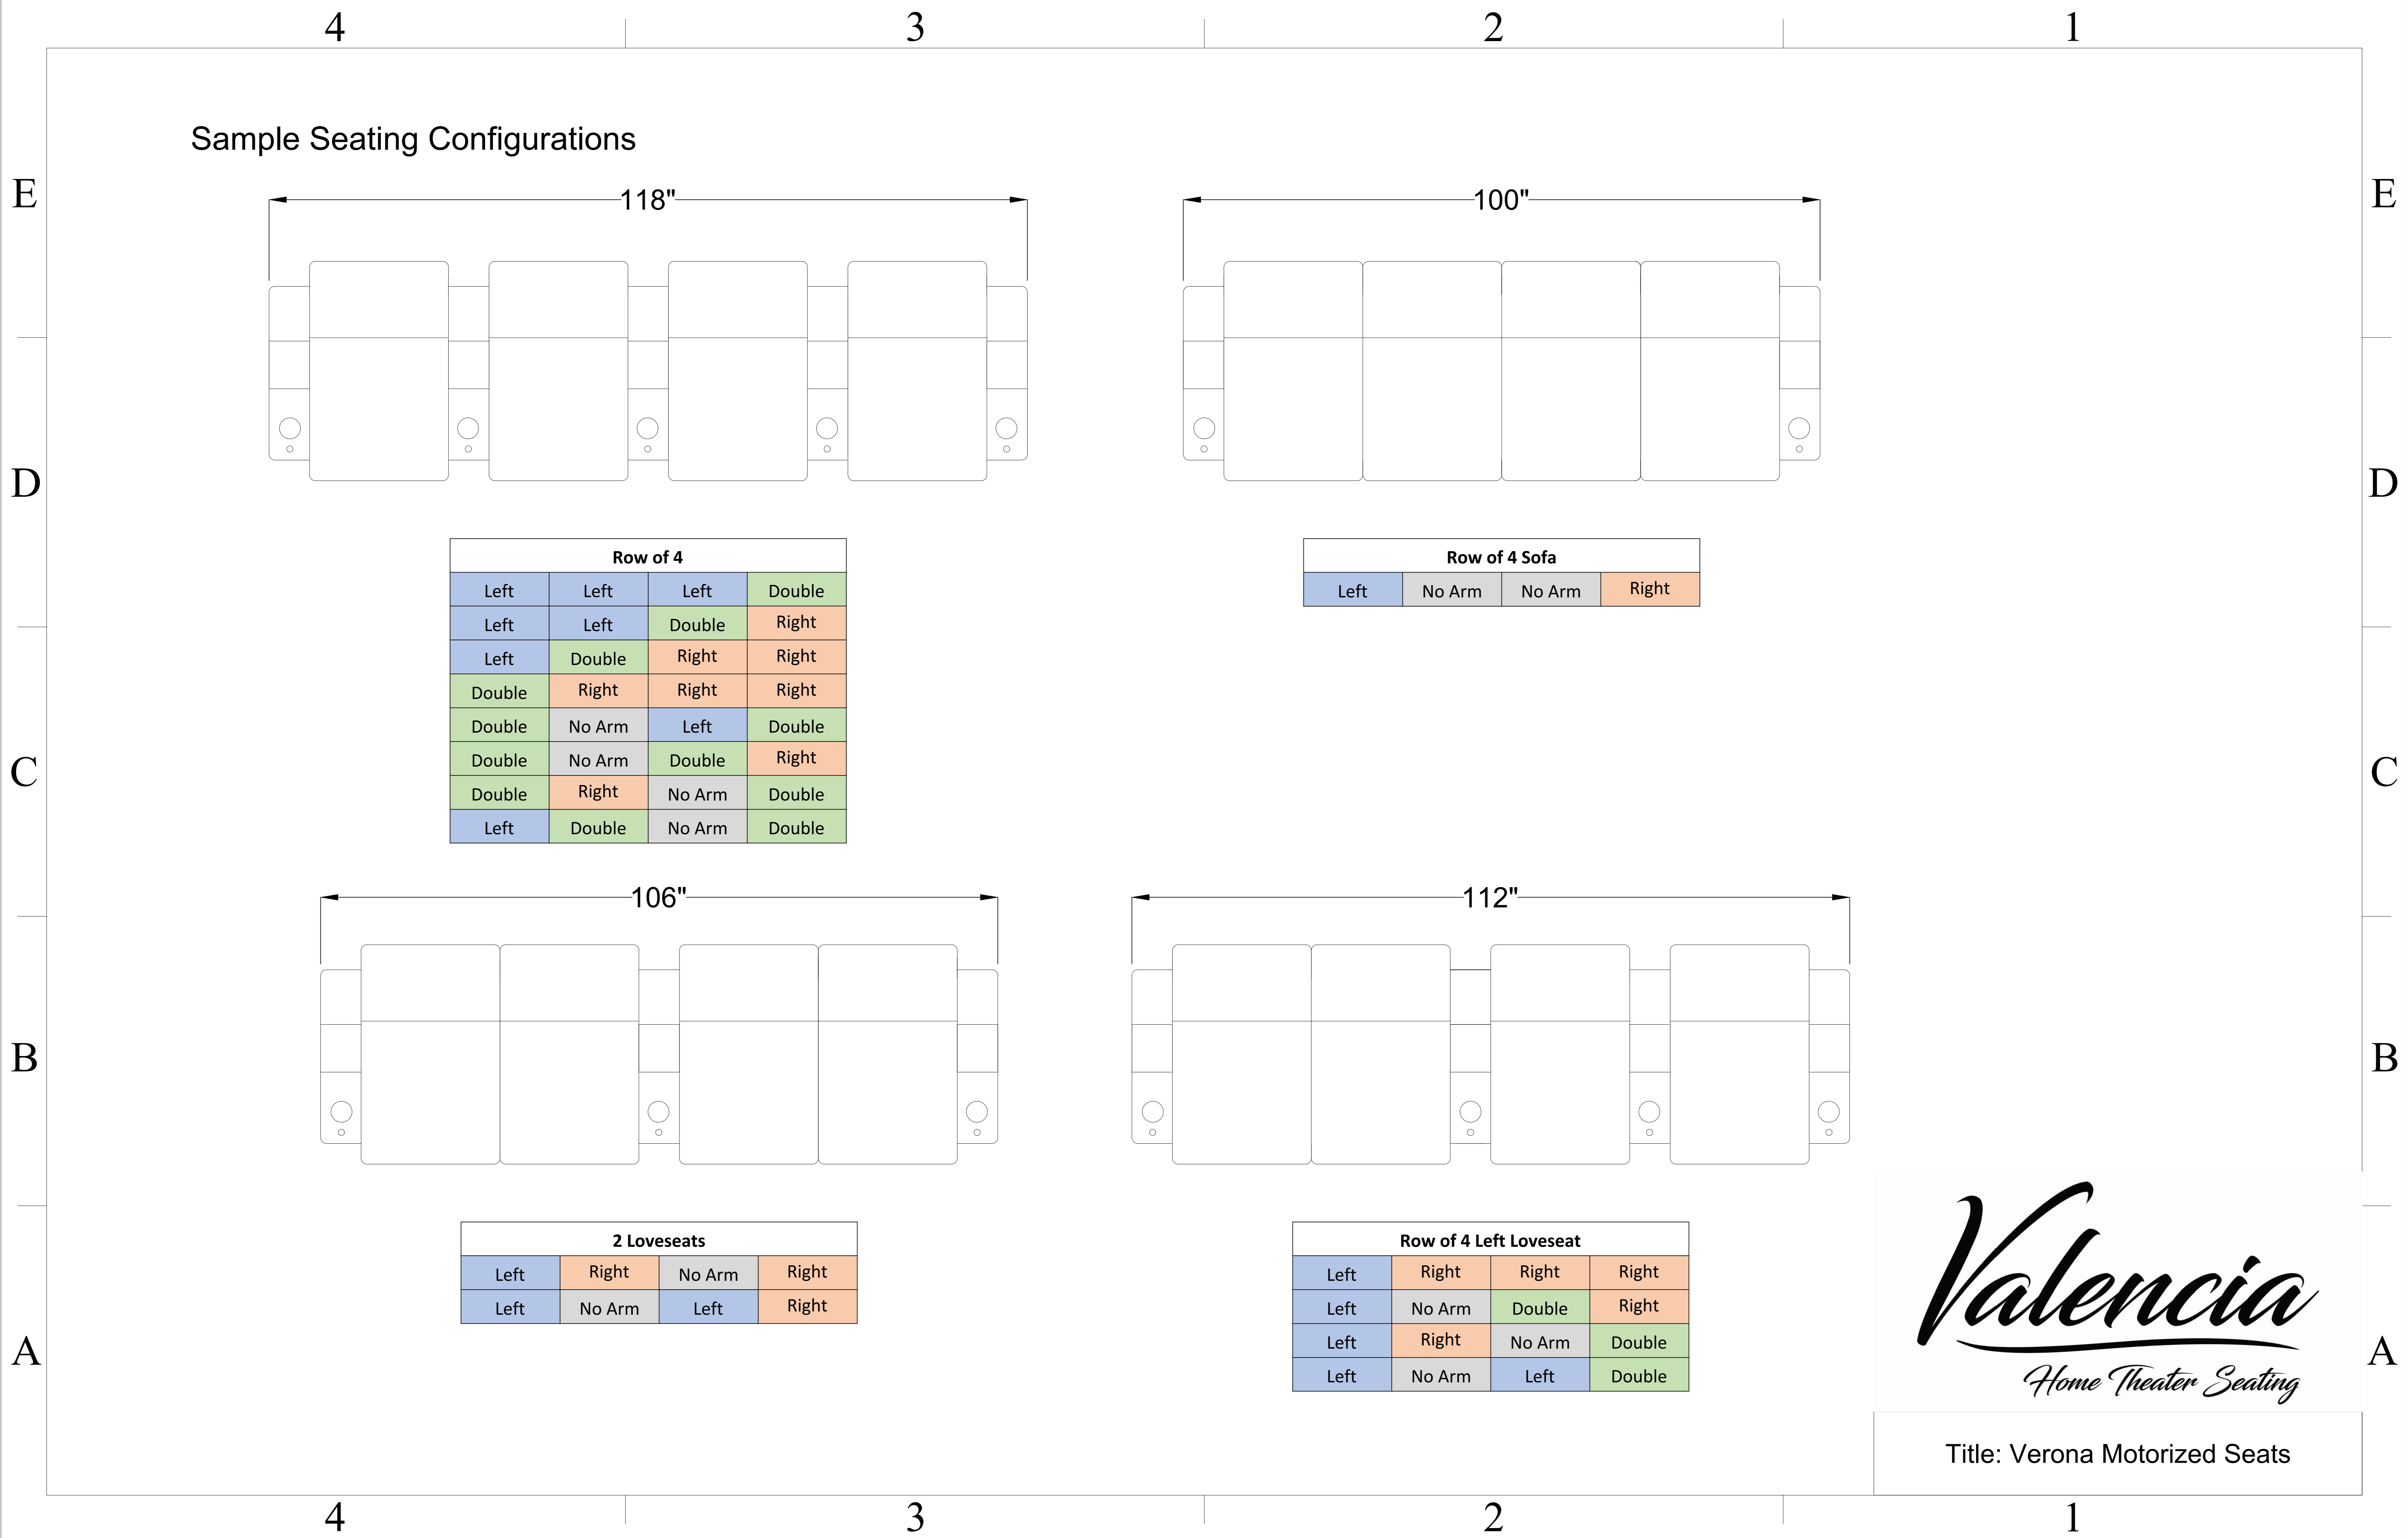

Row of 4 Sofa			
Left	No Arm	No Arm	Right

2 Loveseats			
Left	Right	No Arm	Right
Left	No Arm	Left	Right

Row of 4 Left Loveseat			
Left	Right	Right	Right
Left	No Arm	Double	Right
Left	Right	No Arm	Double
Left	No Arm	Left	Double

Valencia
Home Theater Seating

Title: Verona Motorized Seats

Sample Seating Configurations

Row of 4 Middle Loveseat			
Double	No Arm	No Arm	Double
Double	No Arm	Right	Right
Left	Left	Right	Right
Left	Left	No Arm	Double

Row of 4 Right Loveseat			
Left	Left	Left	Right
Left	Double	No Arm	Right
Double	No Arm	Left	Right
Double	Right	No Arm	Right

Row of 4 Left 3 Sofa			
Left	No Arm	Right	Right
Left	No Arm	No Arm	Double

Row of 4 Right 3 Sofa			
Left	Left	No Arm	Right
Double	No Arm	No Arm	Right