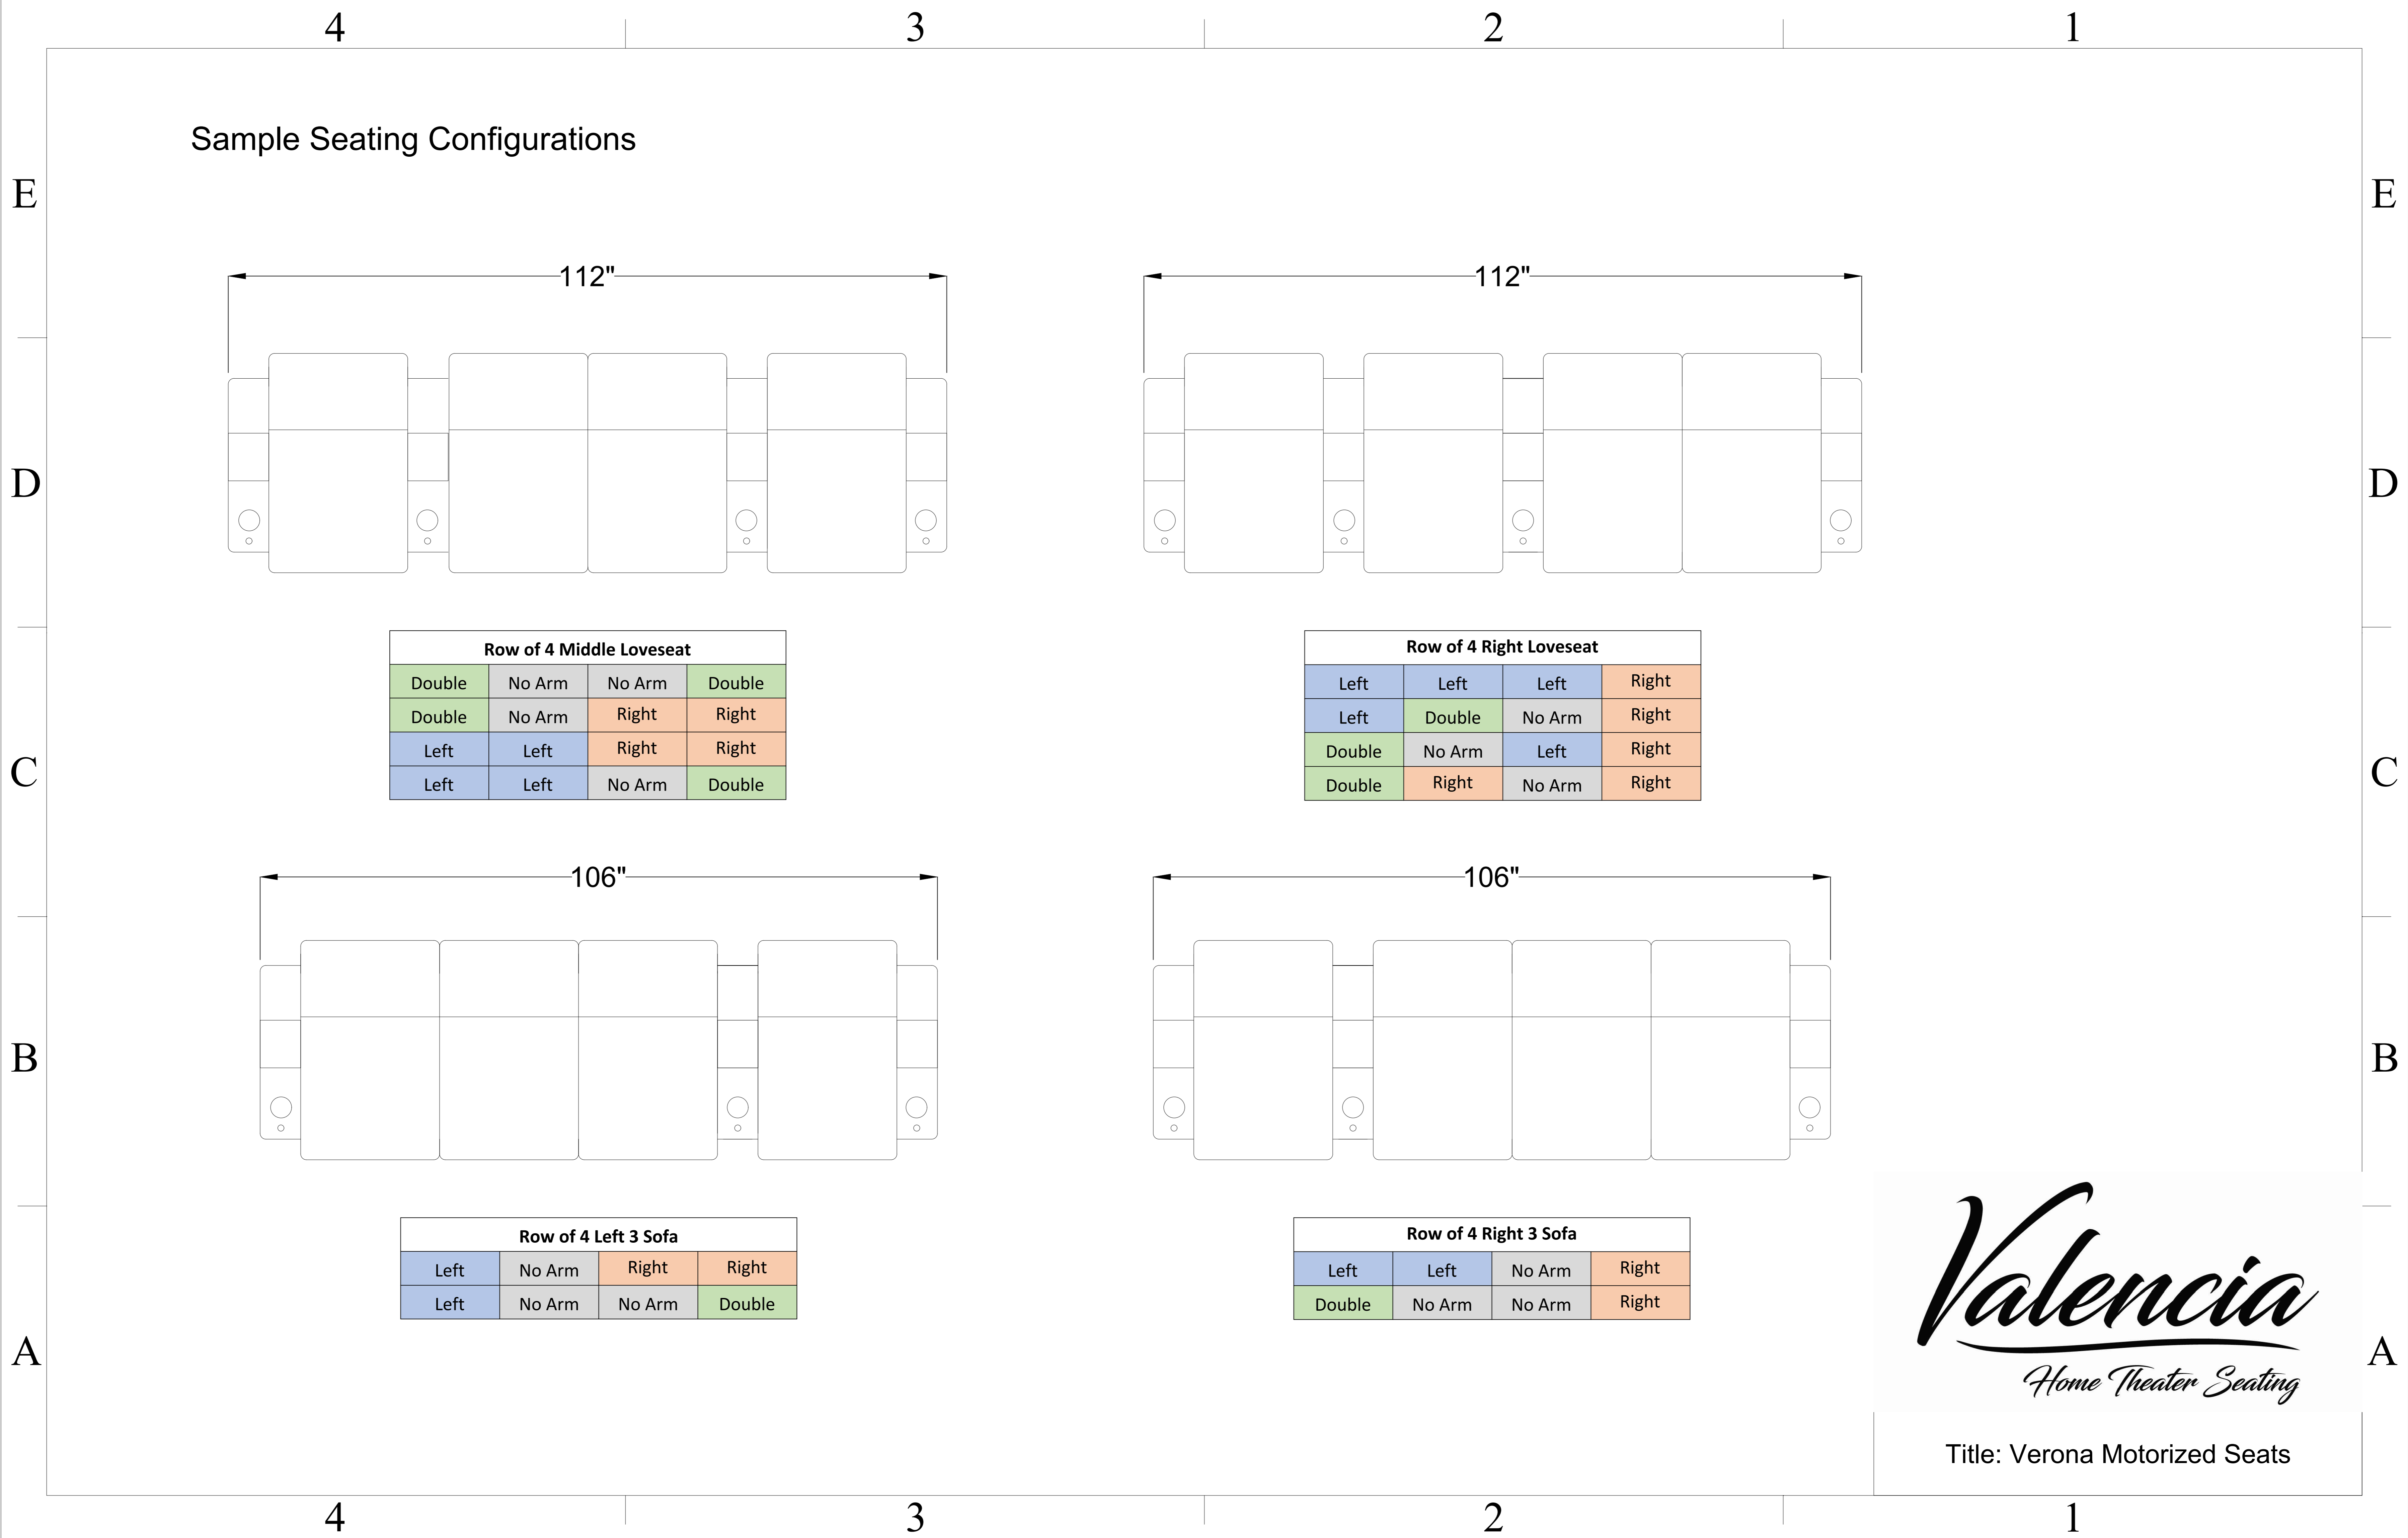

Row of 4 Right 3 Sofa			
Left	Left	No Arm	Right
Double	No Arm	No Arm	Right

Valencia
Home Theater Seating

Title: Verona Motorized Seats