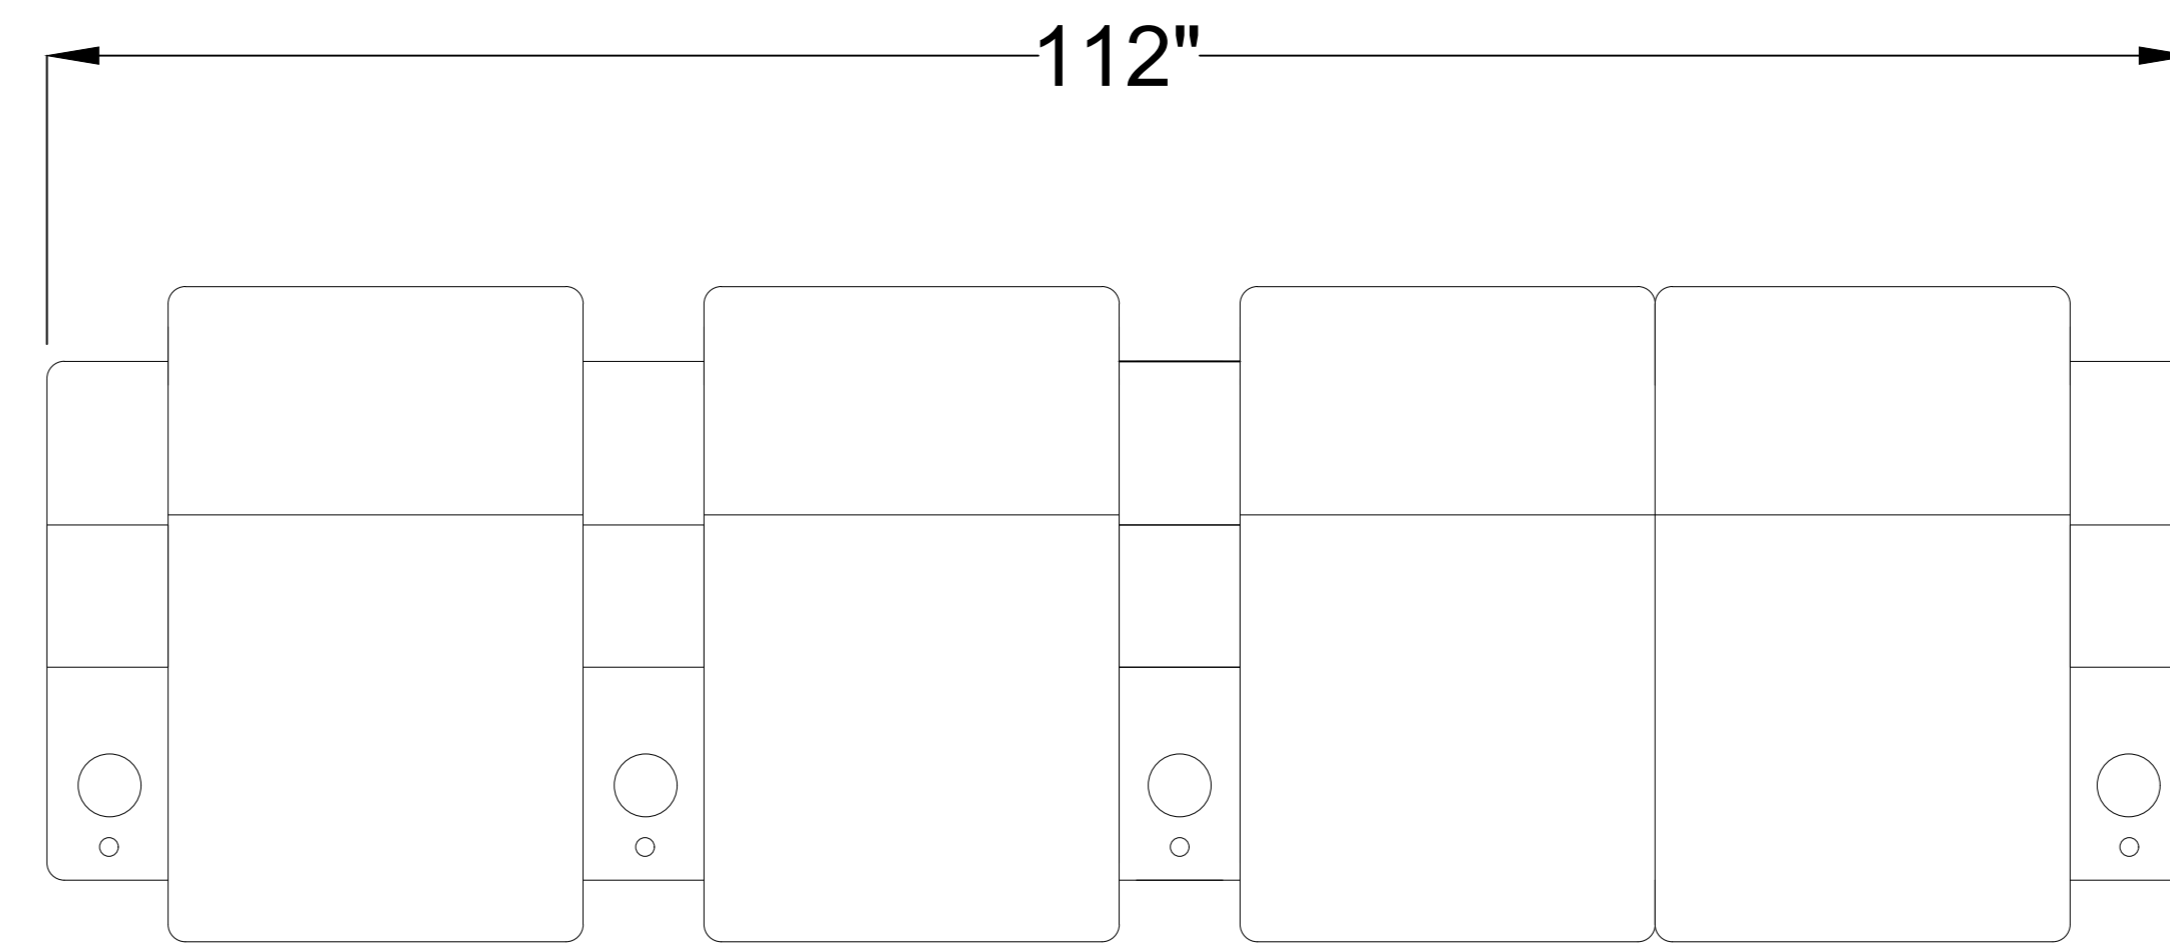

Valencia
Home Theater Seating

Title: Verona Motorized Seats

Sample Seating Configurations

Row of 4 Middle Loveseat			
Double	No Arm	No Arm	Double
Double	No Arm	Right	Right
Left	Left	Right	Right
Left	Left	No Arm	Double