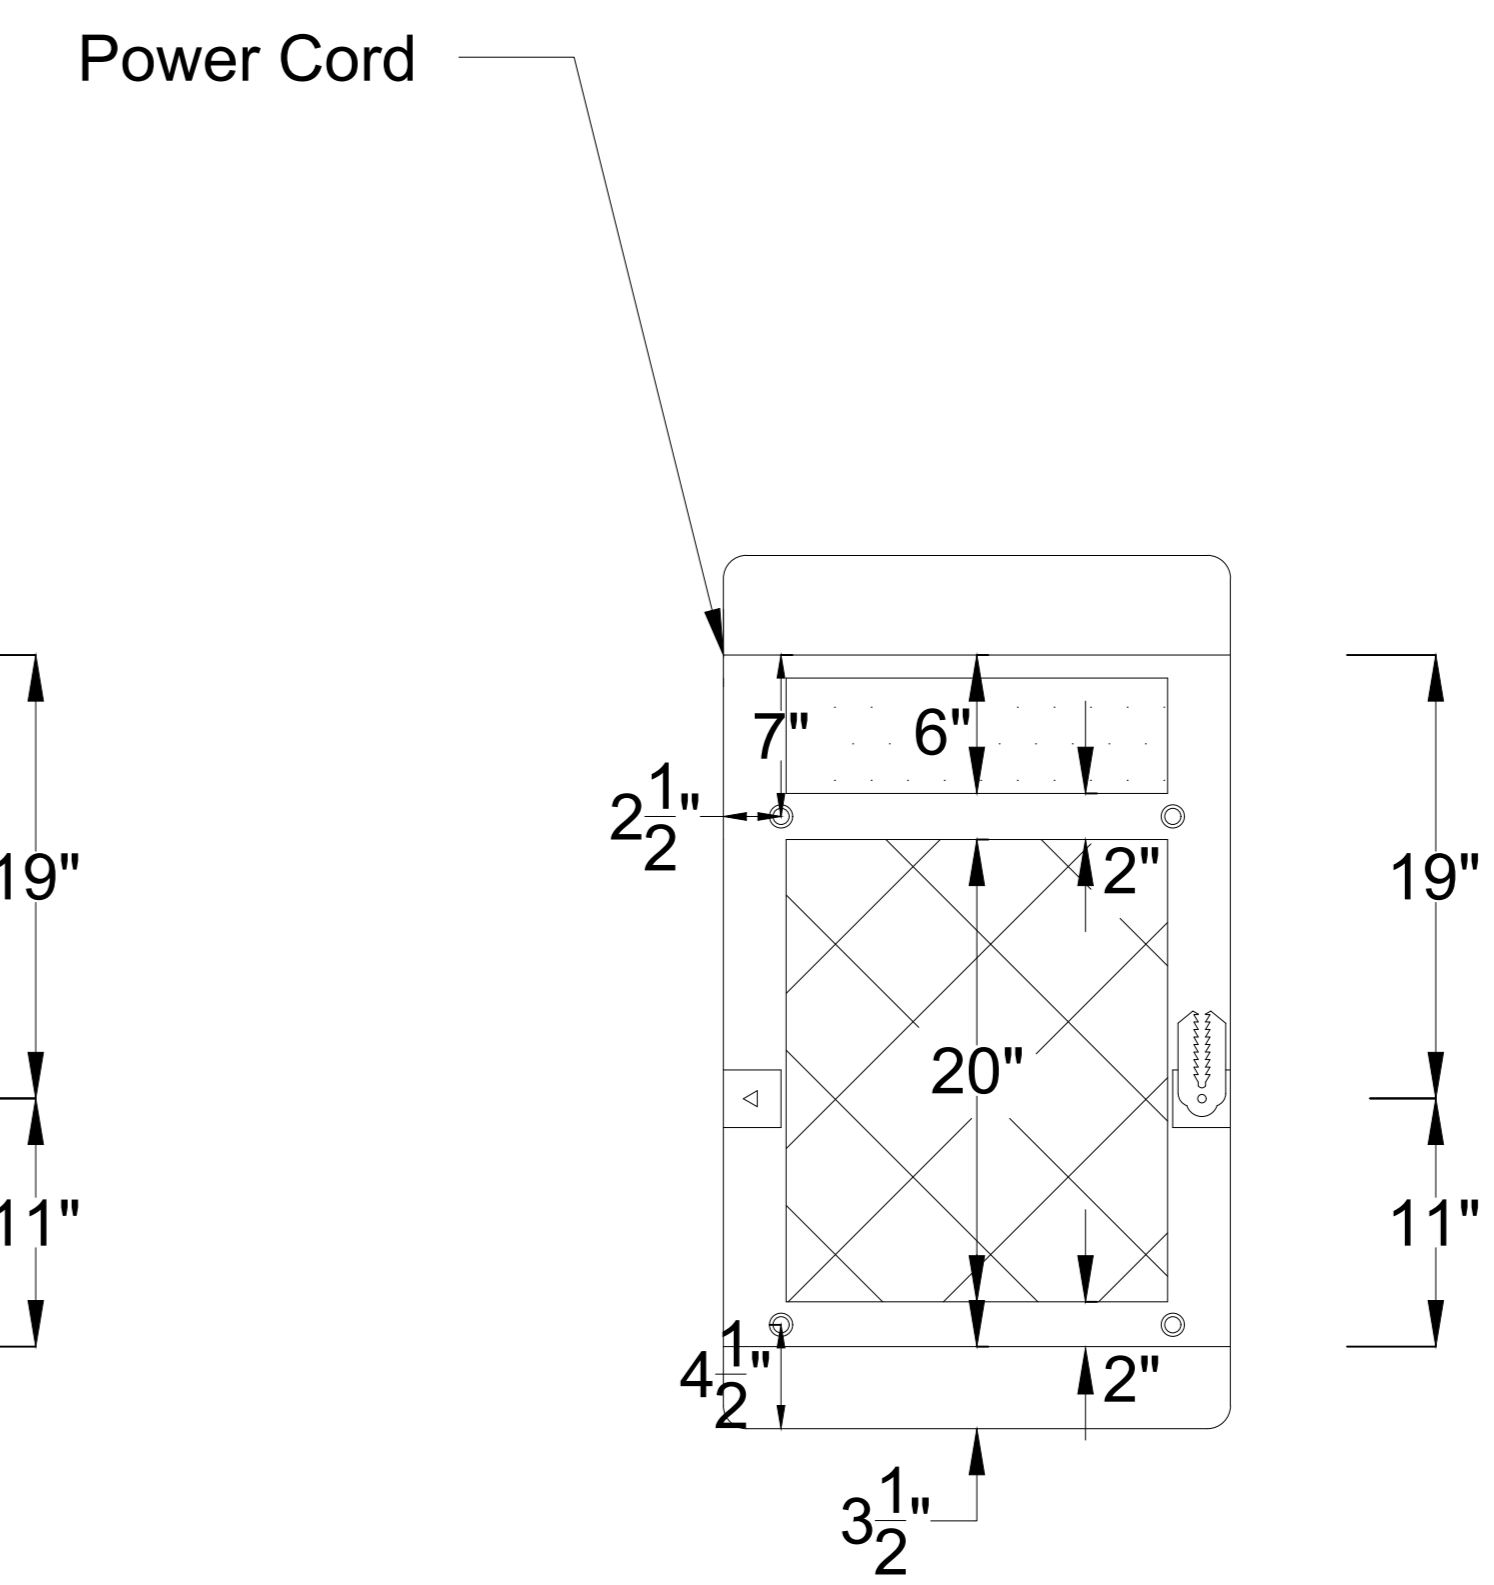

Valencia
Home Theater Seating

Title: Verona Motorized Seats

Base Configurations

Double Arms

Single Arm

No Arm

-  Rear Compartment
(24"x5"x6" Space Available)
-  Electric Motor Compartment
(Space Reserved)

Valencia
Home Theater Seating
Title: Verona Motorized Seats