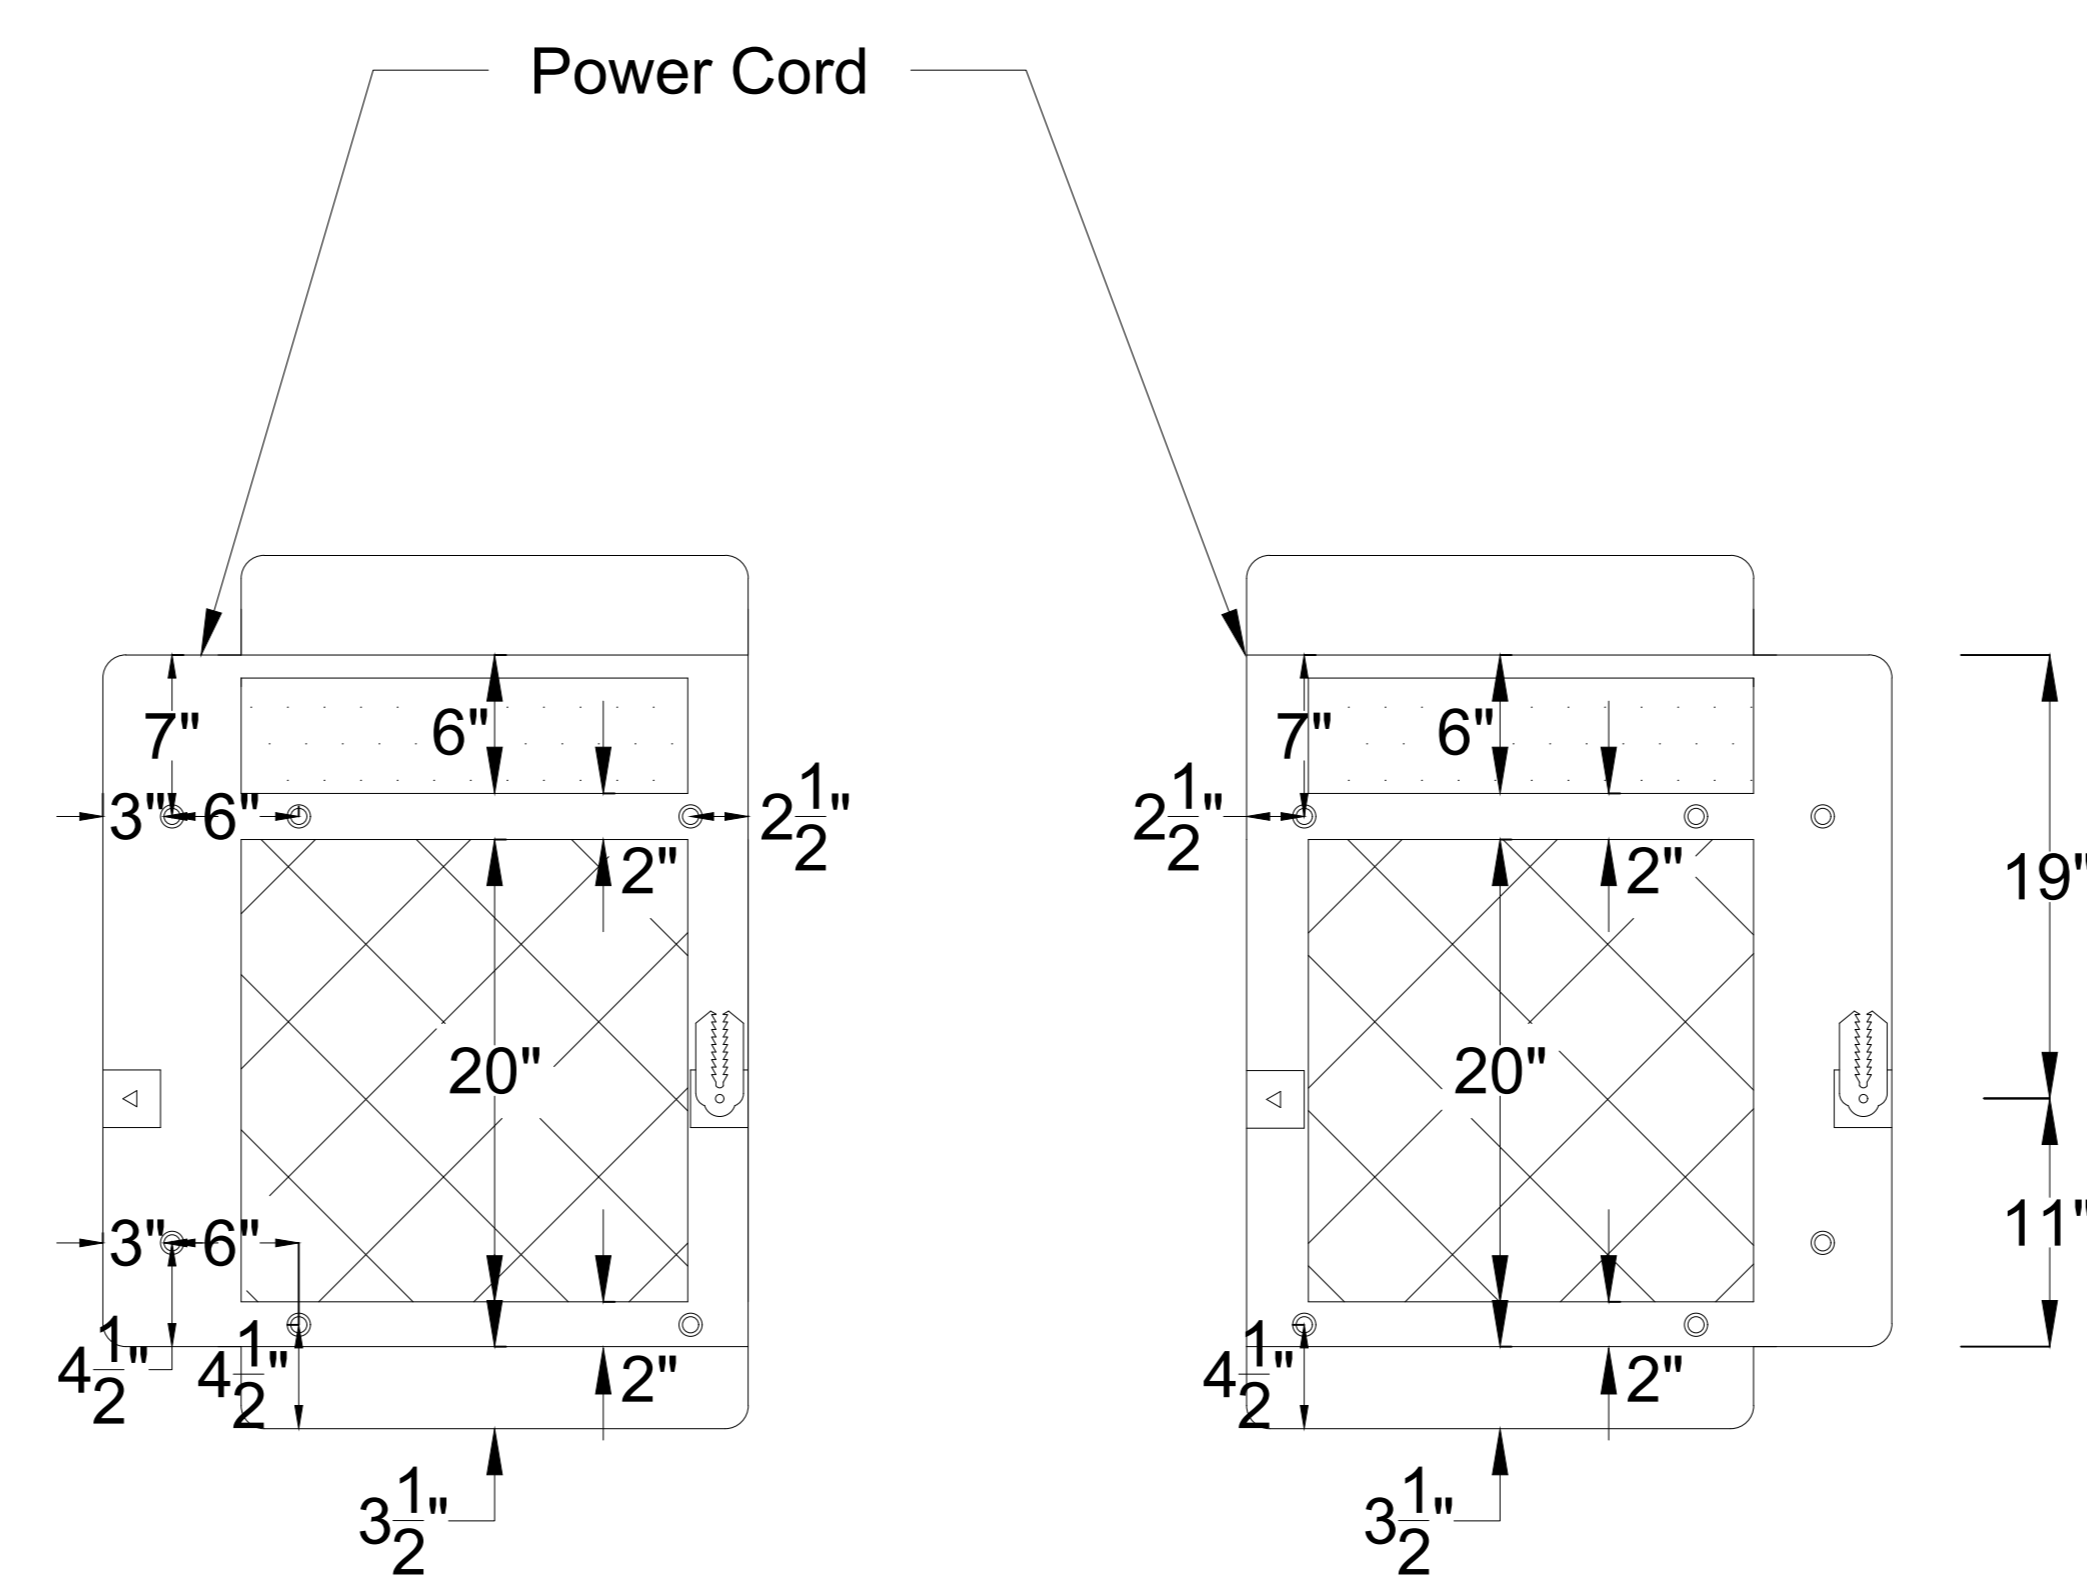

Valencia
Home Theater Seating

Title: Verona Motorized Seats

Base Configurations

Double Arms

Single Arm

No Arm

-  Rear Compartment
(24"x5"x6" Space Available)
-  Electric Motor Compartment
(Space Reserved)

Valencia
Home Theater Seating
Title: Verona Motorized Seats