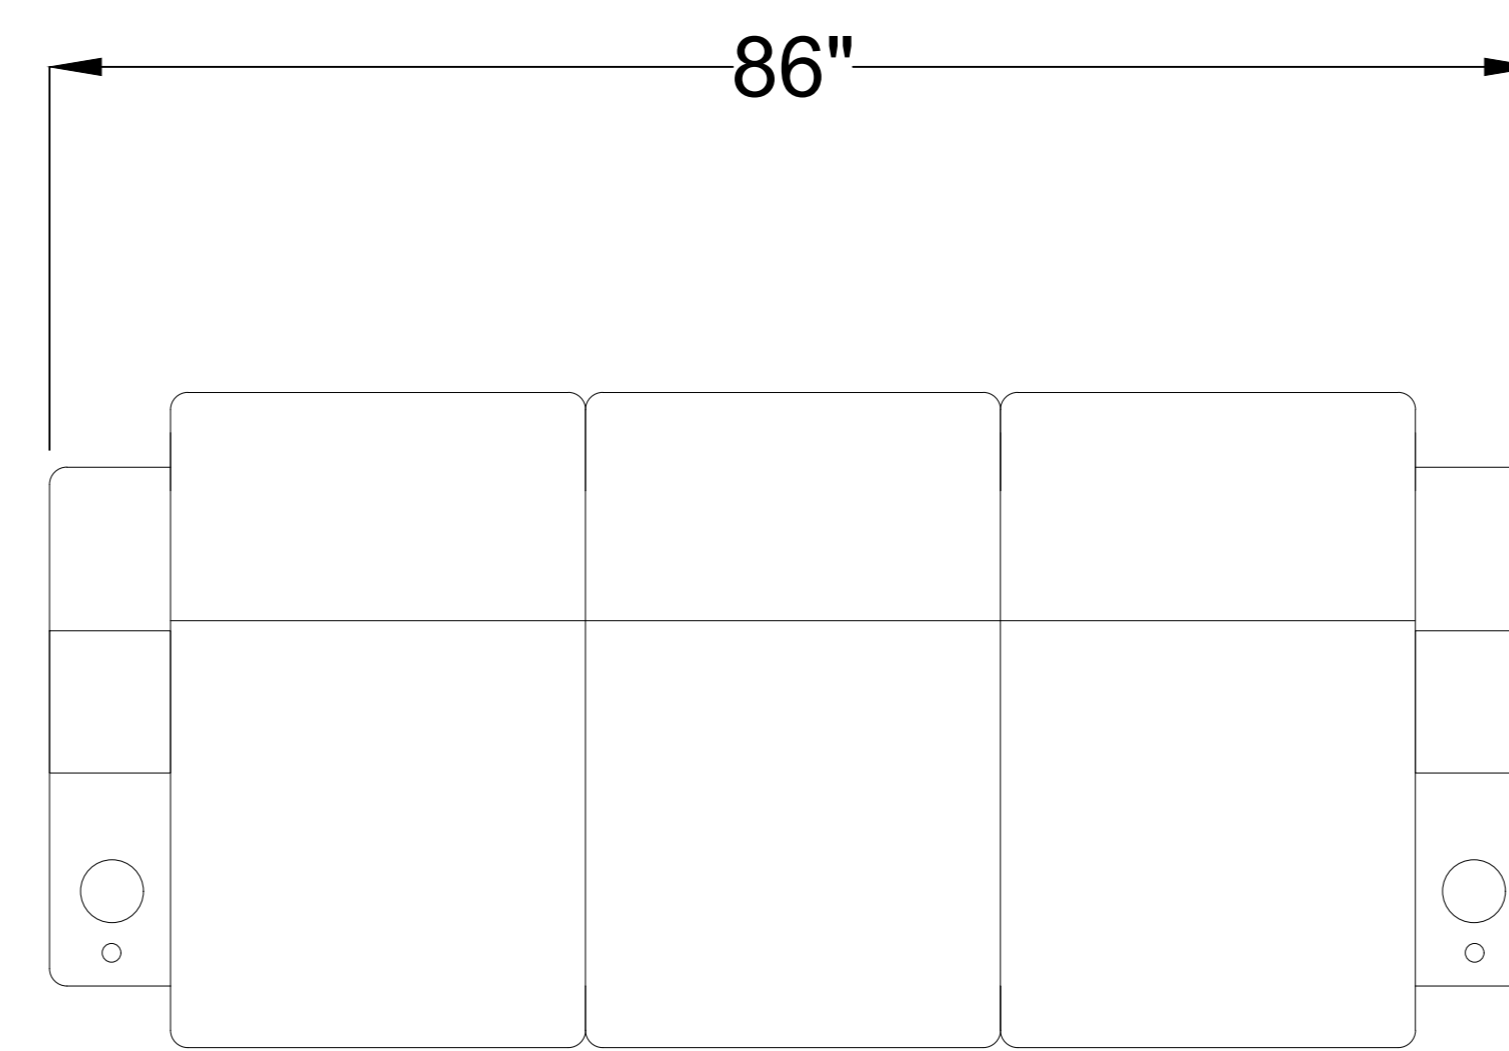

Row of 3 Sofa		
Left	No Arm	Right