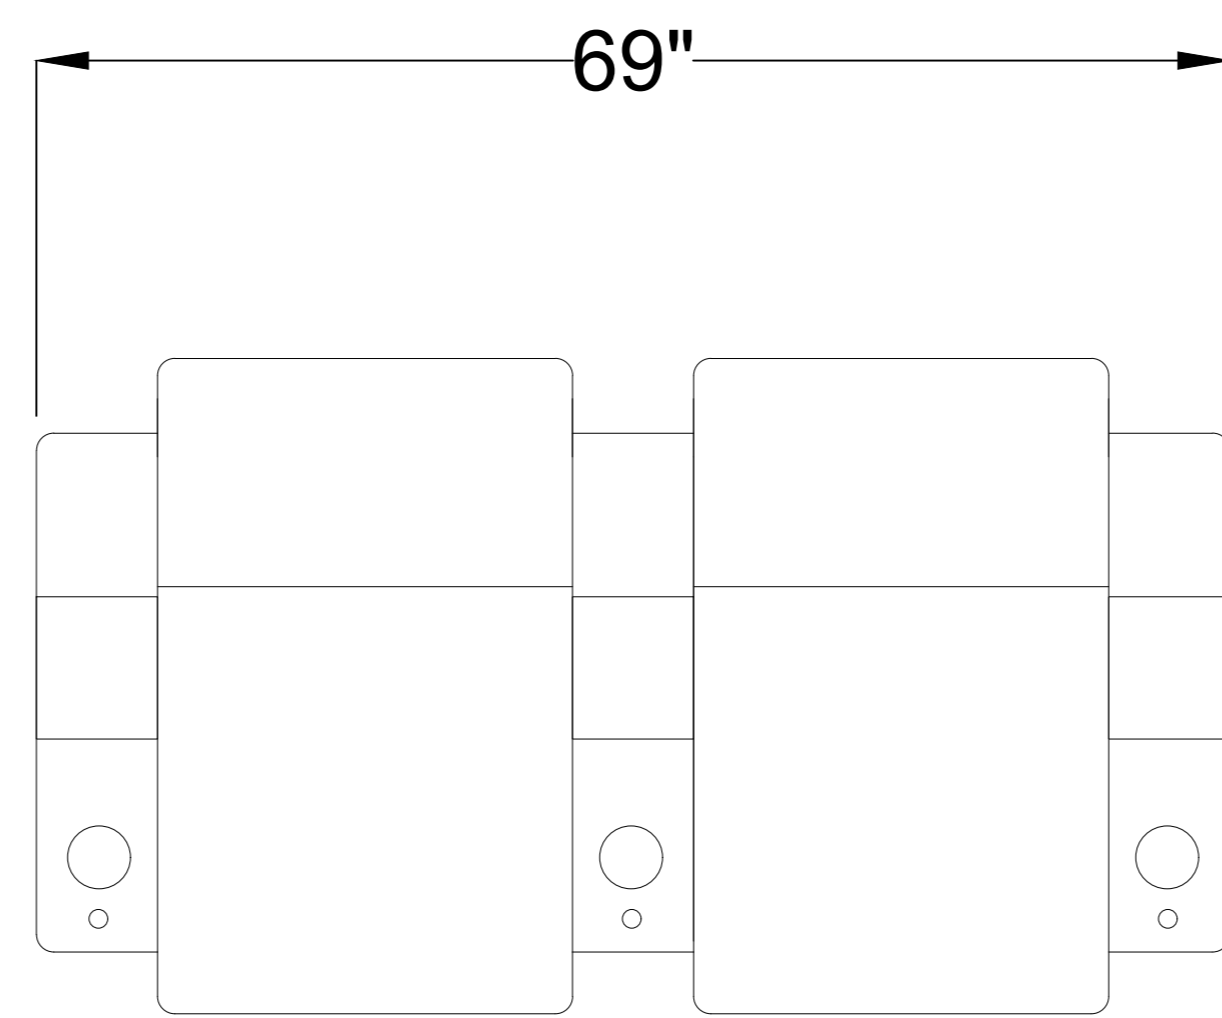

Valencia
Home Theater Seating

Title: Piacenza Motorized Seats

Sample Seating Configurations

| Row of 2 | |
|----------|--------|
| Double | Right |
| Left | Double |

| Loveseat | |
|----------|-------|
| Left | Right |