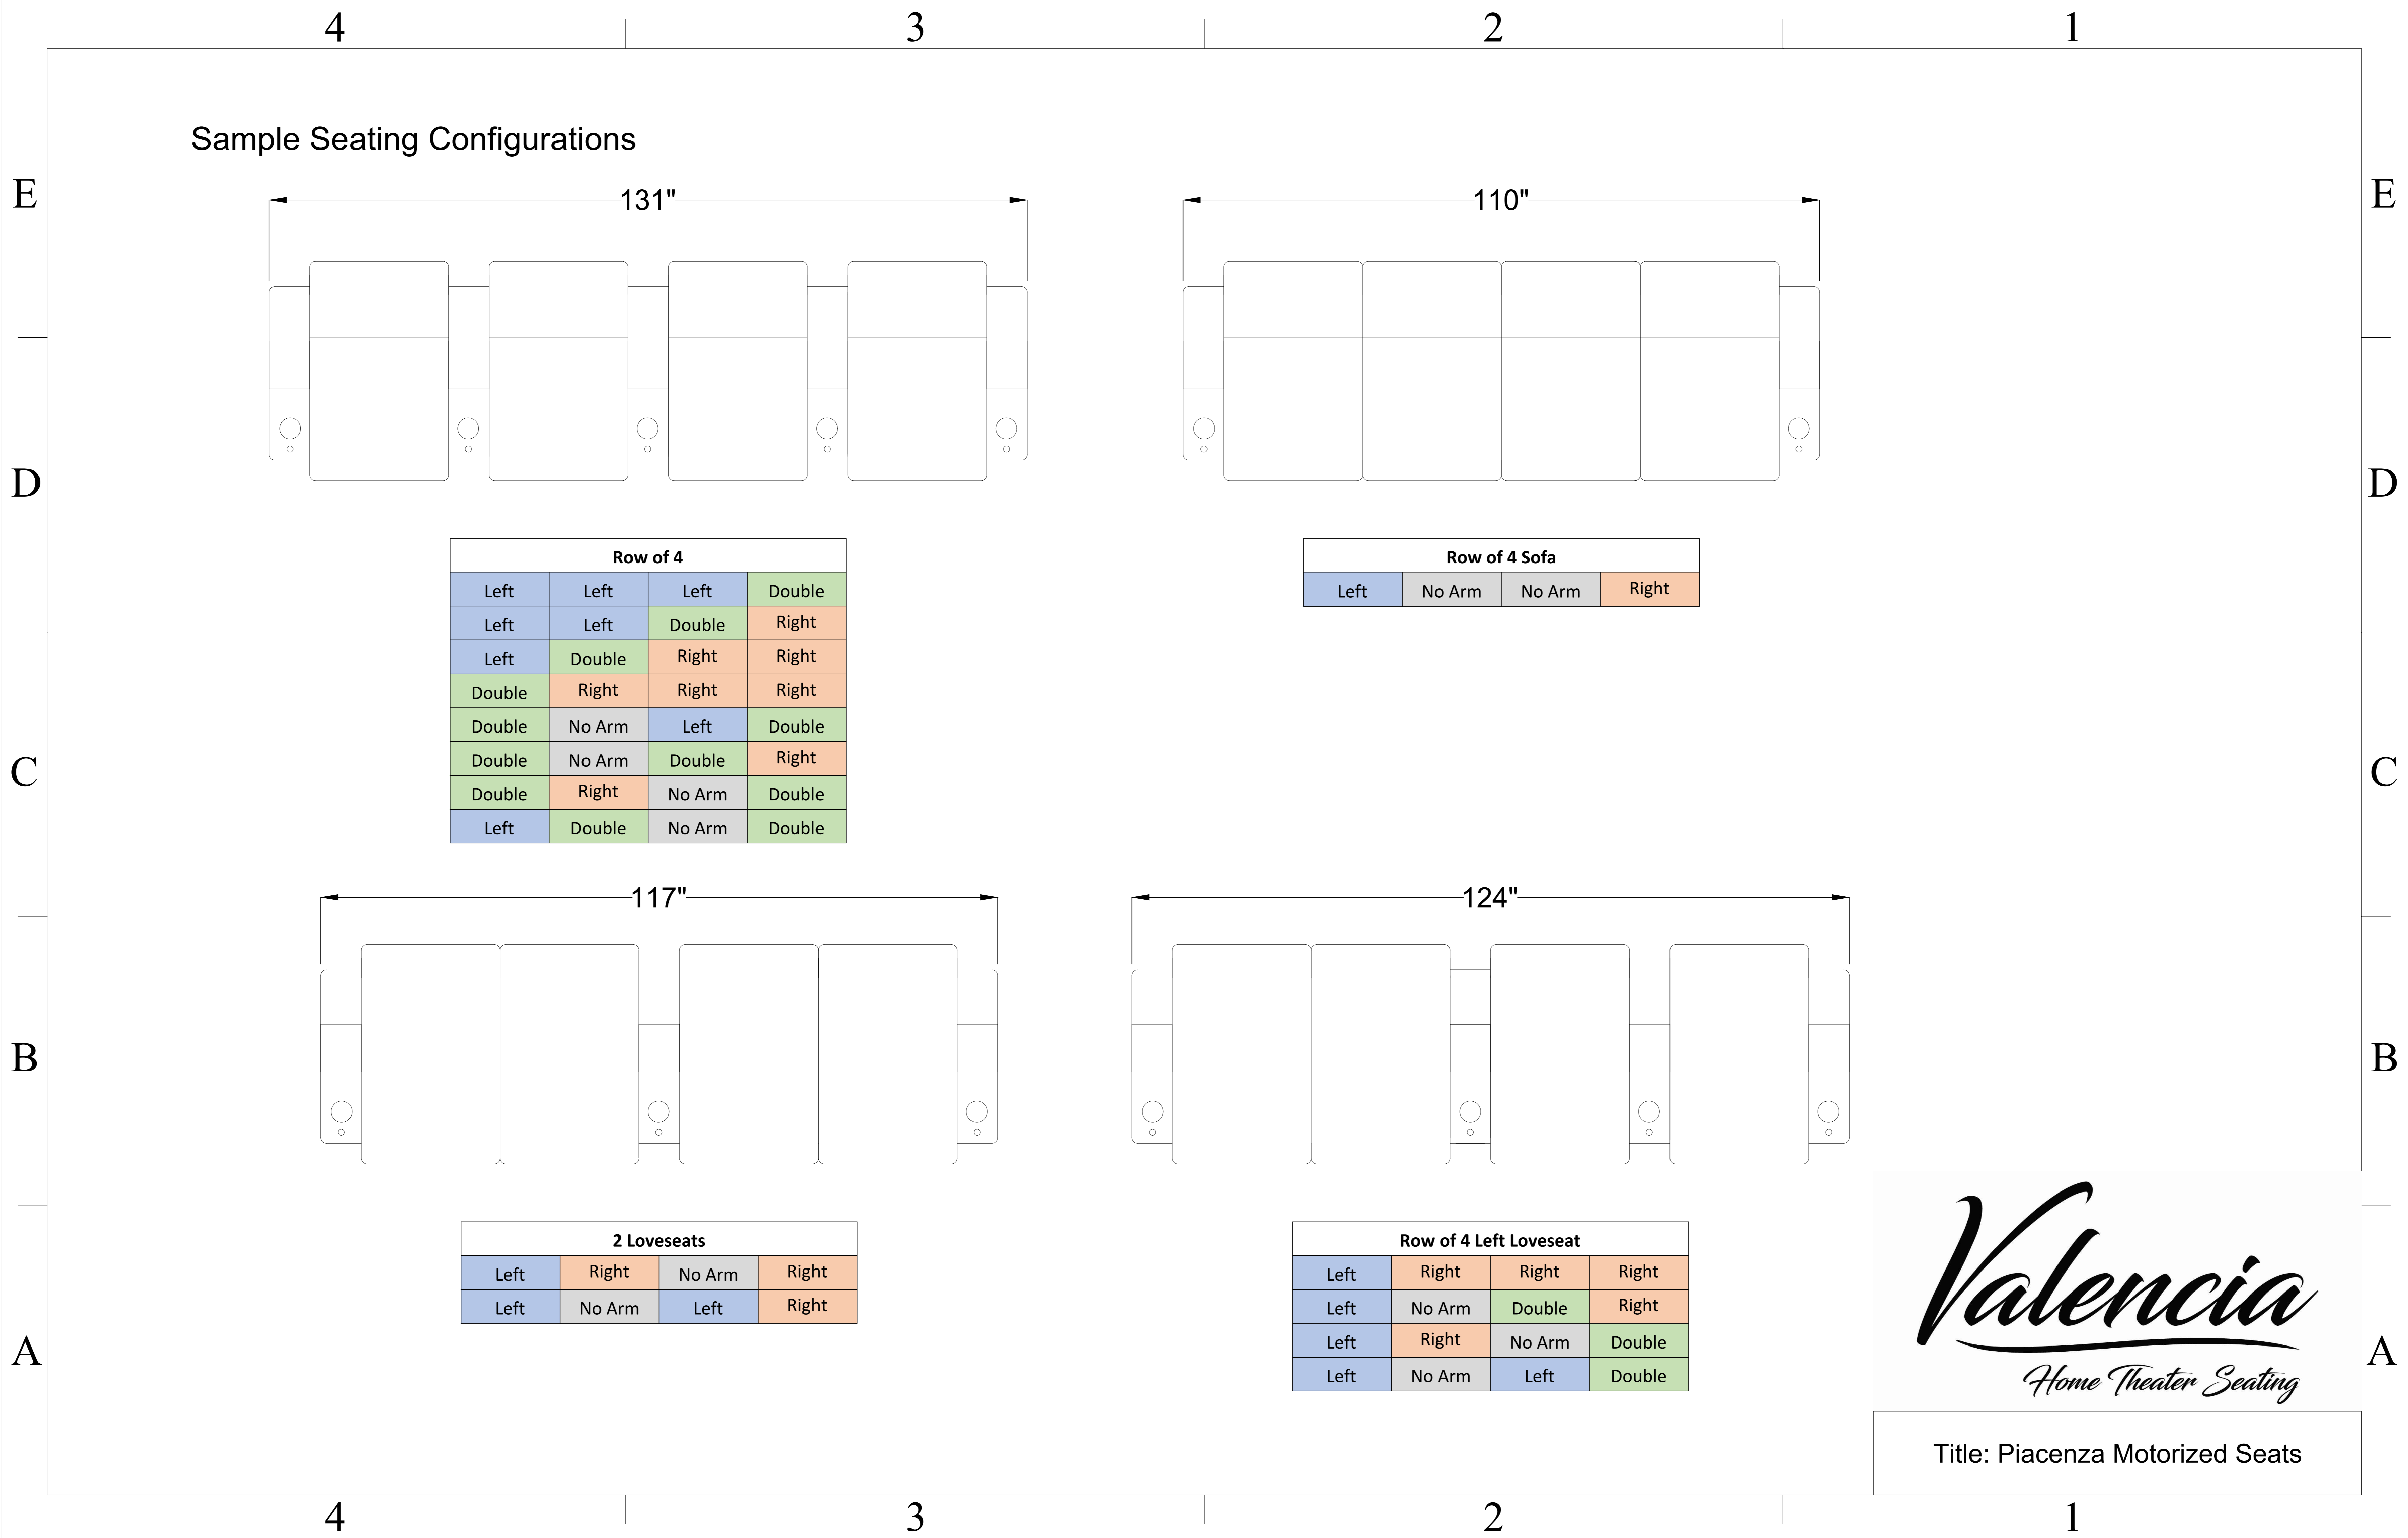

2 Loveseats			
Left	Right	No Arm	Right
Left	No Arm	Left	Right

Row of 4 Left Loveseat			
Left	Right	Right	Right
Left	No Arm	Double	Right
Left	Right	No Arm	Double
Left	No Arm	Left	Double

Valencia
Home Theater Seating

Title: Piacenza Motorized Seats