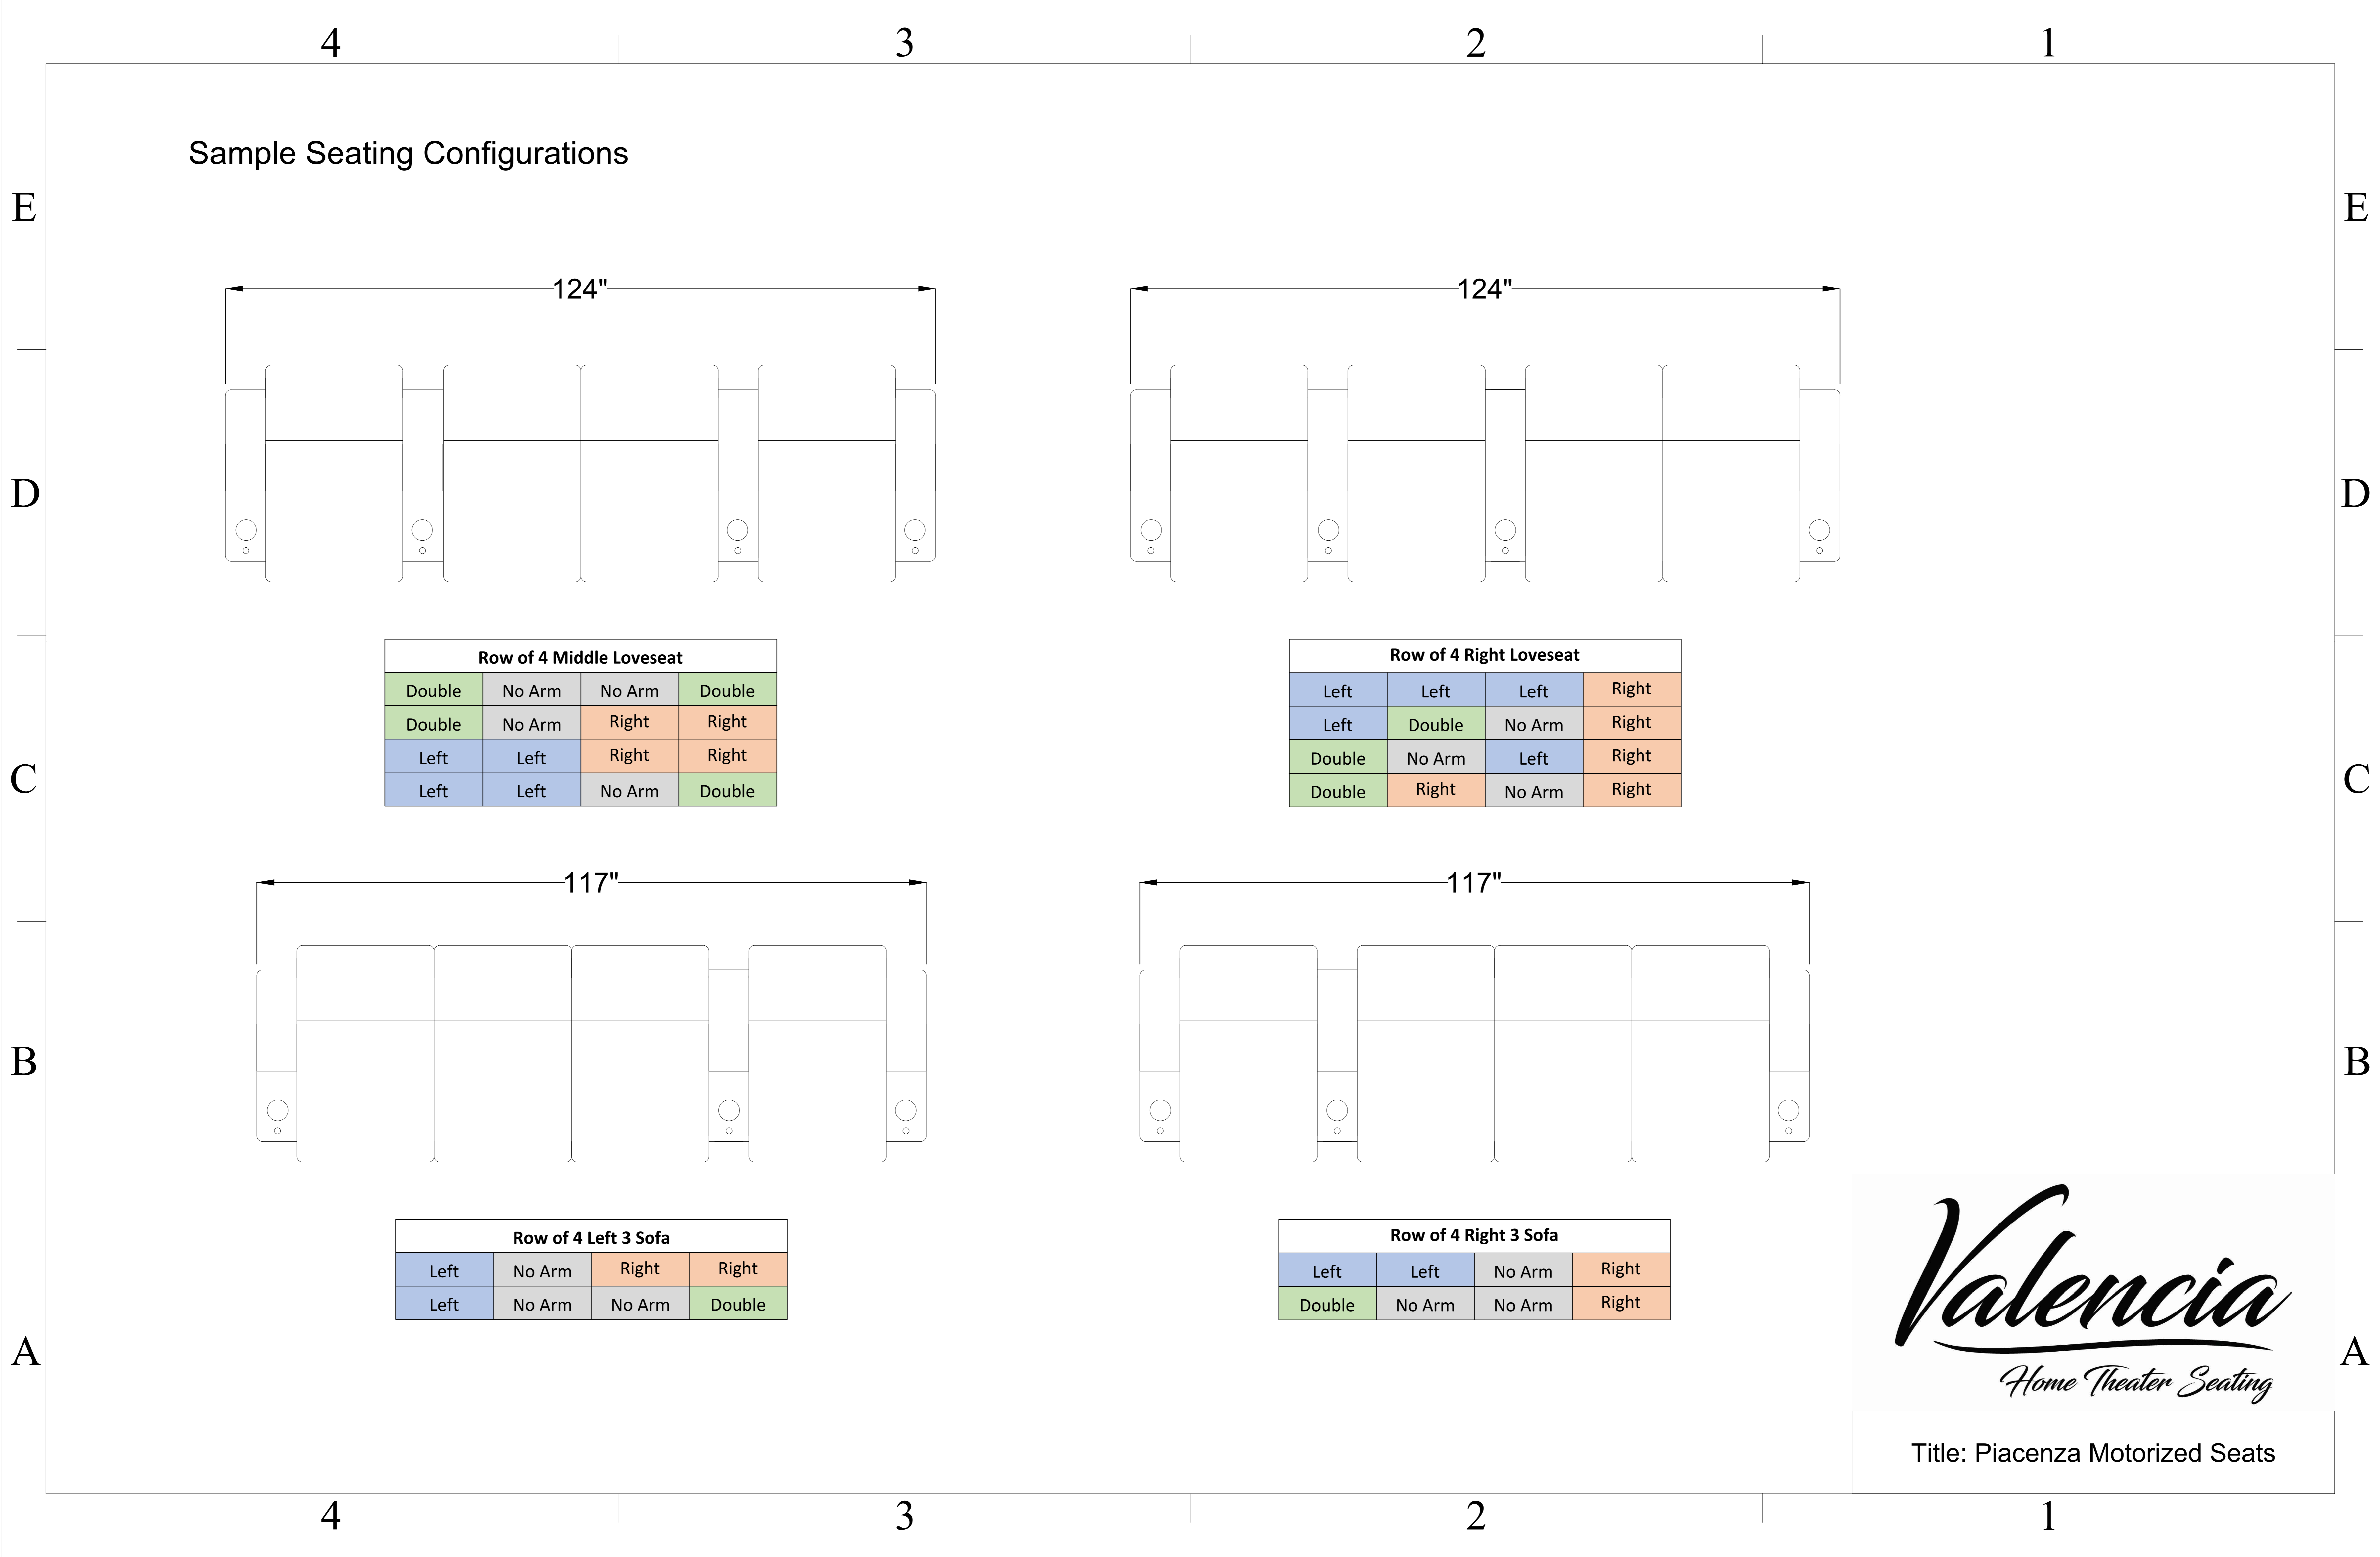

Row of 4 Right 3 Sofa			
Left	Left	No Arm	Right
Double	No Arm	No Arm	Right

Valencia
Home Theater Seating

Title: Piacenza Motorized Seats