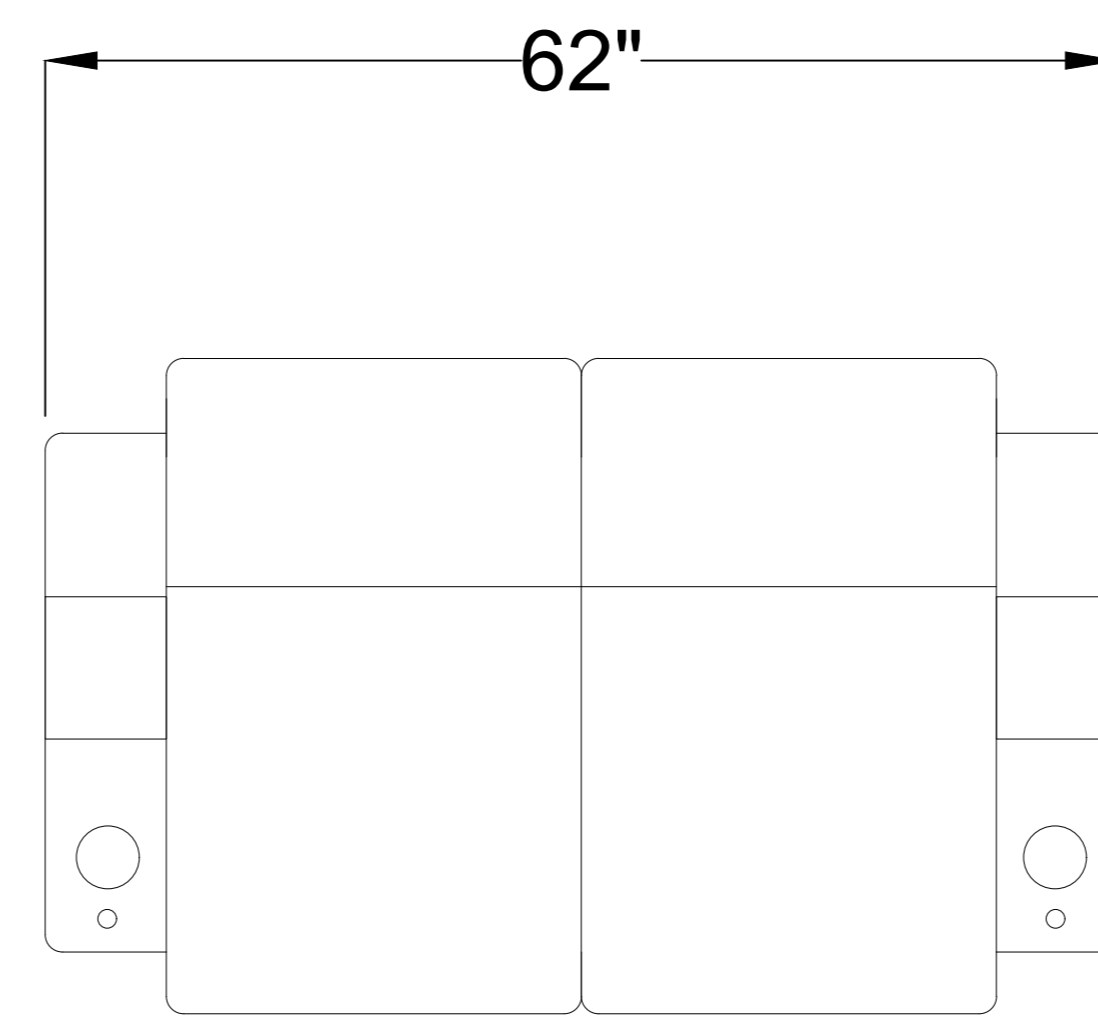

Valencia
Home Theater Seating

Title: Piacenza Motorized Seats

Sample Seating Configurations

| Row of 2 | |
|----------|--------|
| Double | Right |
| Left | Double |

| Loveseat | |
|----------|-------|
| Left | Right |