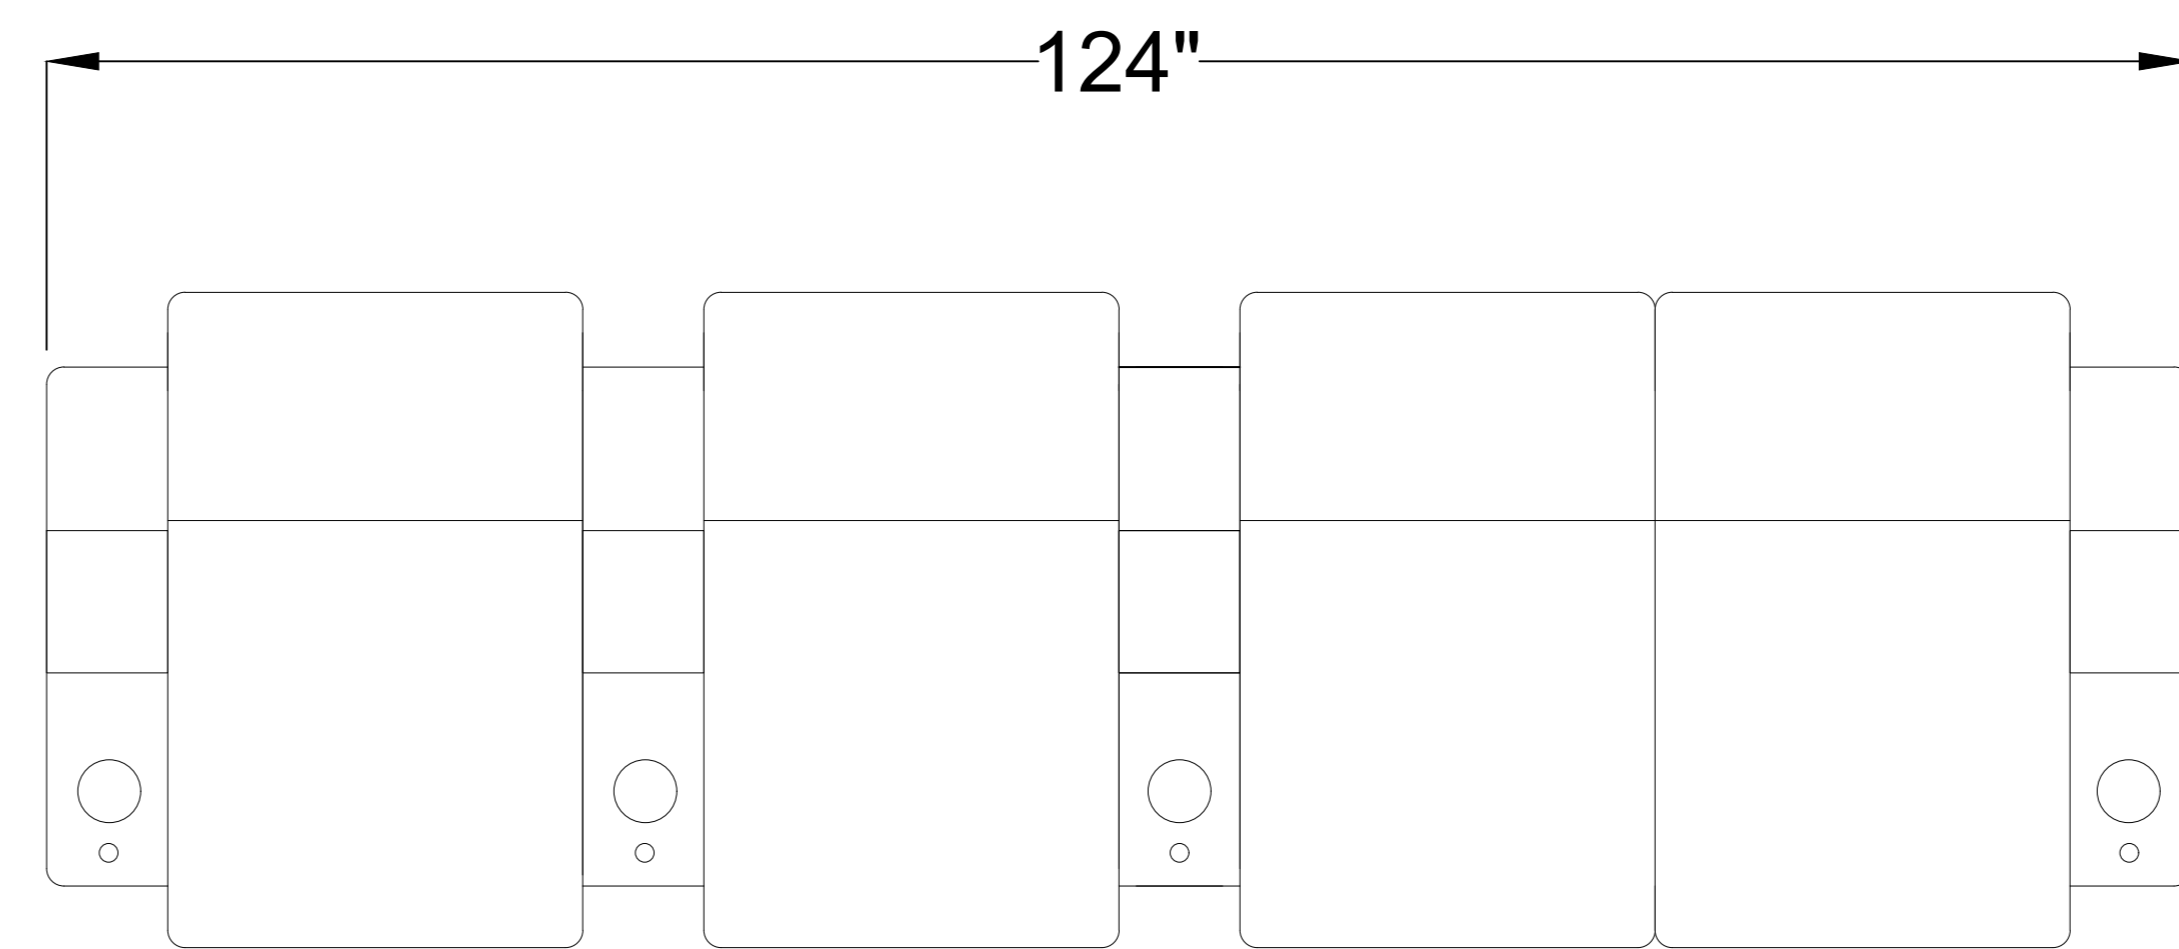

Valencia
Home Theater Seating

Title: Piacenza Motorized Seats

Sample Seating Configurations

| Row of 4 Middle Loveseat | | | |
|--------------------------|--------|--------|--------|
| Double | No Arm | No Arm | Double |
| Double | No Arm | Right | Right |
| Left | Left | Right | Right |
| Left | Left | No Arm | Double |