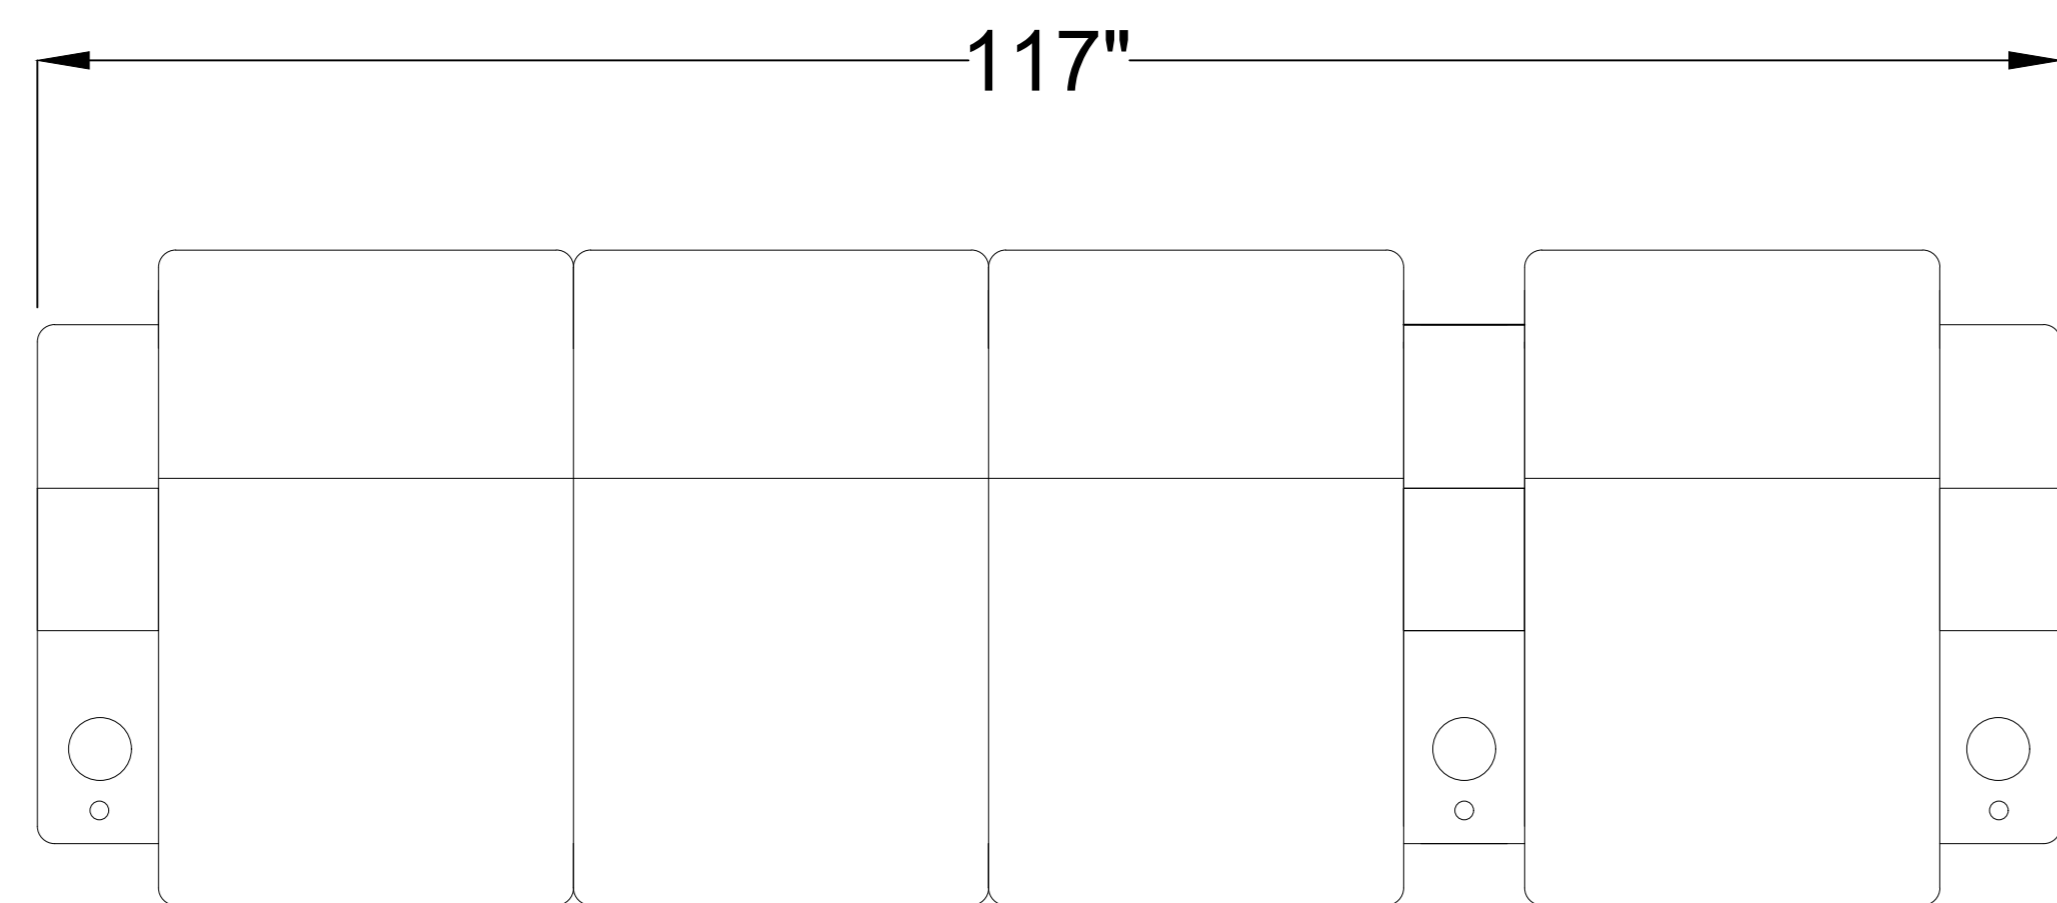

Row of 4 Left 3 Sofa			
Left	No Arm	Right	Right
Left	No Arm	No Arm	Double