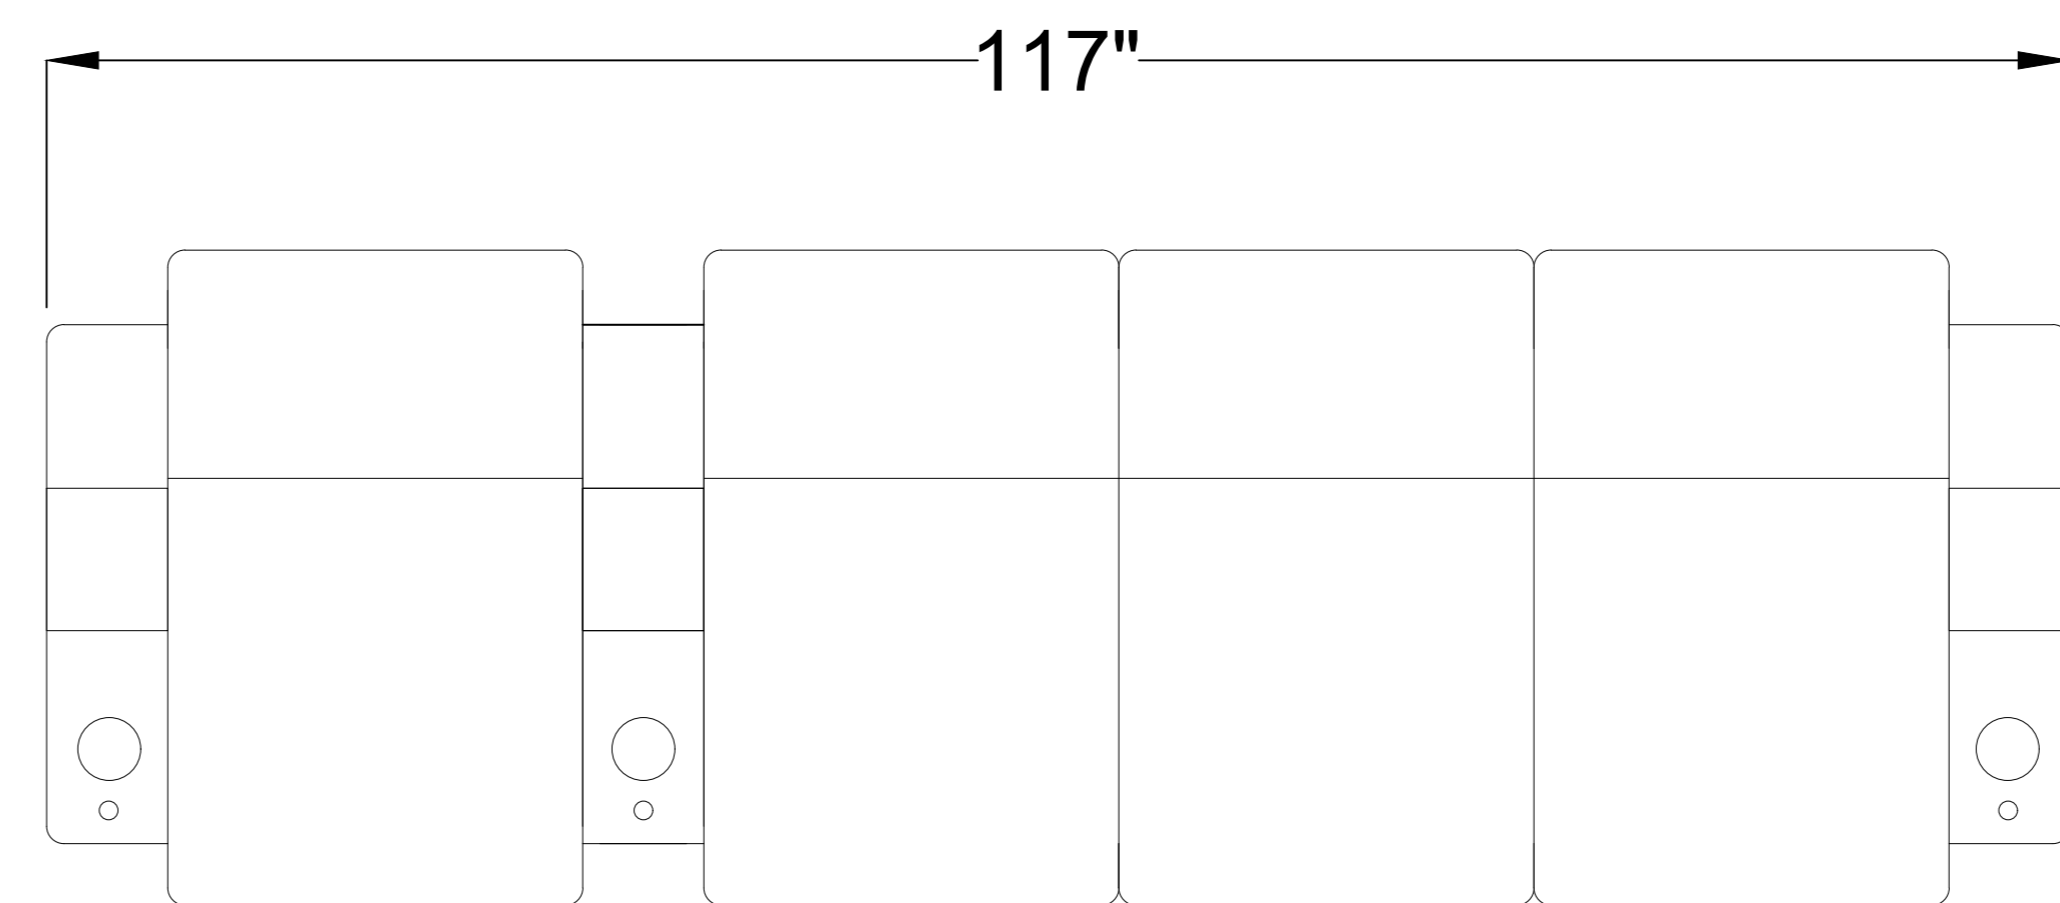

Sample Seating Configurations

Row of 4 Middle Loveseat			
Double	No Arm	No Arm	Double
Double	No Arm	Right	Right
Left	Left	Right	Right
Left	Left	No Arm	Double

Row of 4 Right Loveseat			
Left	Left	Left	Right
Left	Double	No Arm	Right
Double	No Arm	Left	Right
Double	Right	No Arm	Right

Row of 4 Left 3 Sofa			
Left	No Arm	Right	Right
Left	No Arm	No Arm	Double

Row of 4 Right 3 Sofa			
Left	Left	No Arm	Right
Double	No Arm	No Arm	Right

Valencia
Home Theater Seating

Title: Piacenza Motorized Seats