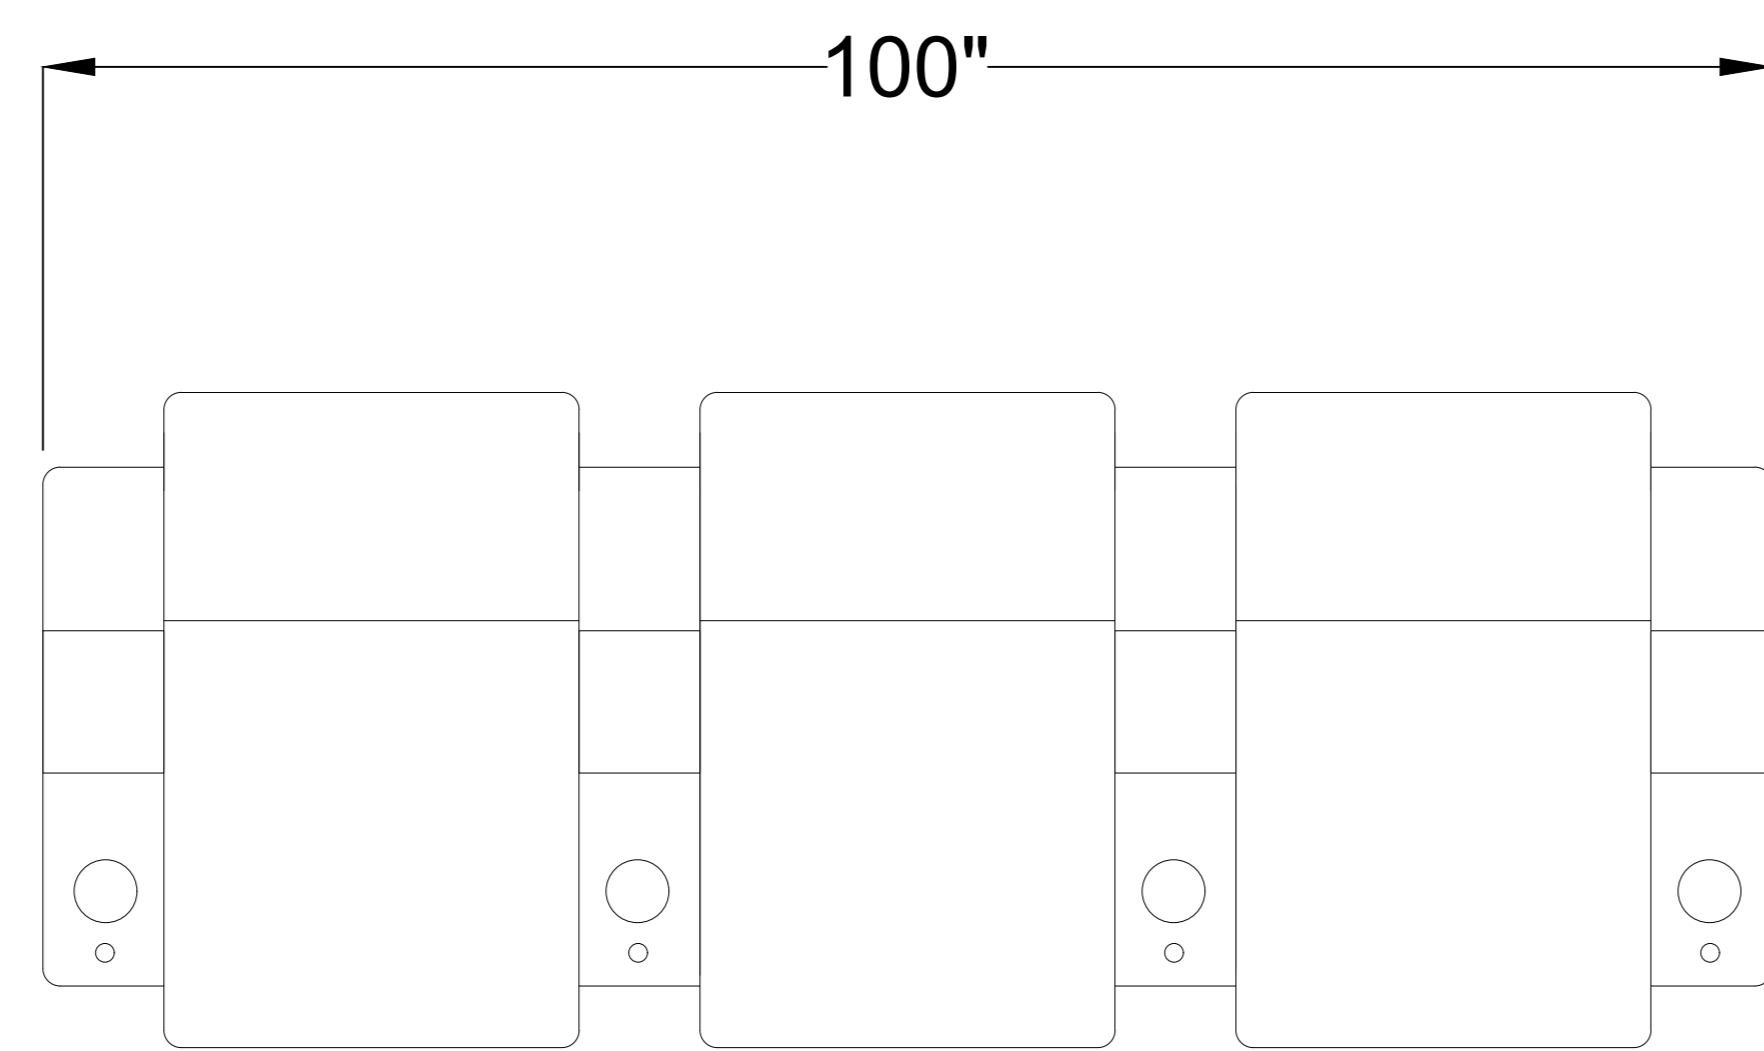

Sample Seating Configurations

Row of 3		
Left	Left	Double
Double	Right	Right
Double	No Arm	Double
Left	Double	Right