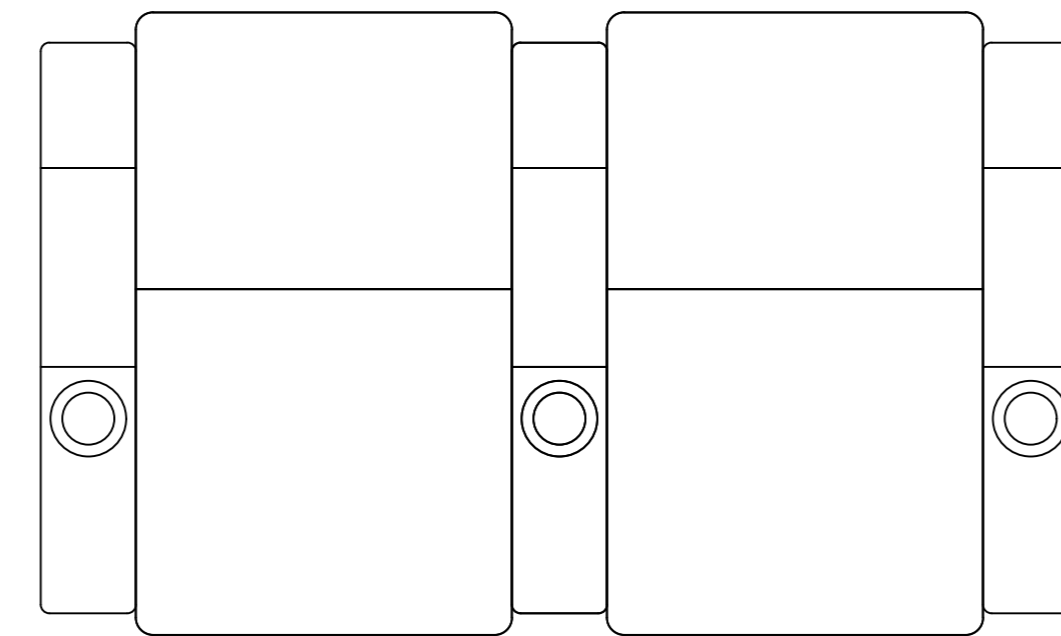

Valencia
Home Theater Seating

Title: Florence Motorized Seats

Sample Seating Configurations

Single

Double Arms

Row of Two

Double Arm + Right Arm
(or)
Left Arm + Double Arm

Row of Multiple

Double Arm + Right Arm + ... + Right Arm
(or)
Left Arm + Left Arm + ... + Double Arm

Row of Three

Double Arm + Right Arm + Right Arm
(or)
Left Arm + Left Arm + Double Arm
(or)
Left Arm + Double Arm + Right Arm

Row of Four

Double Arm + Right Arm + Right Arm + Right Arm
(or)
Left Arm + Left Arm + Left Arm + Double Arm

Title: Florence Motorized Seats

E

E

D

D

C

Row of Four with Dual Love Seat

Left Arm + Right Arm + No Arm + Right Arm
(or)
Left Arm + No Arm + Left Arm + Right Arm

Valencia
Home Theater Seating

Title: Florence Motorized Seats

E
D
C
B
A

E
D
C
B
A

4 3 2 1