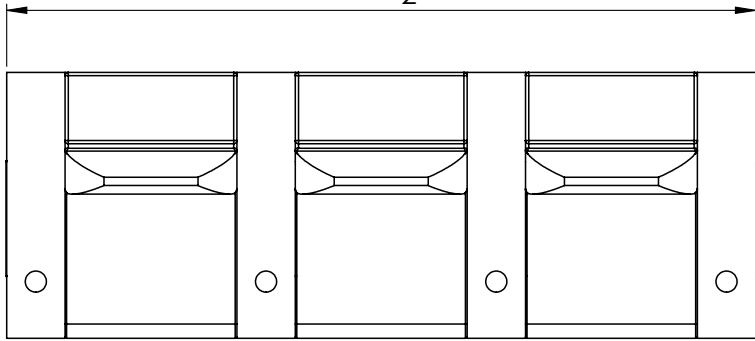

4

3

2

1

Arm Configurations

**Barcelona Grand Ultimate XL
Technical Specifications**

Sample Seating Configurations

Single

44 $\frac{1}{2}$ "

Row of 2

80"

Loveseat

71"

 *Valencia*
HOME THEATER SEATING

**Barcelona Grand Ultimate XL
Technical Specifications**

Sample Seating Configurations

Row of 3

115 $\frac{1}{2}$ "

Loveseat Left

106 $\frac{1}{2}$ "

Loveseat Right

106 $\frac{1}{2}$ "

Set of 3

97 $\frac{1}{2}$ "

Row of X Seating Configurations: $X = 1 \text{ Double} + Y \text{ Left} + Z \text{ Right}$

$X = 1 + Y + Z$

For example: Row of 6 = 1 Double + 0 Left + 5 Right

1 Double + 5 Left + 0 Right

1 Double + 2 Left + 3 Right