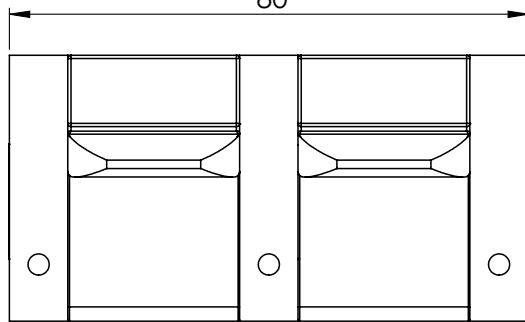

4

3

2

1

Arm Configurations

**Barcelona Grand Ultimate XL
Technical Specifications**

Sample Seating Configurations

Single

44 $\frac{1}{2}$ "

Row of 2

80"

Loveseat

71"

 *Valencia*
HOME THEATER SEATING

**Barcelona Grand Ultimate XL
Technical Specifications**

Sample Seating Configurations