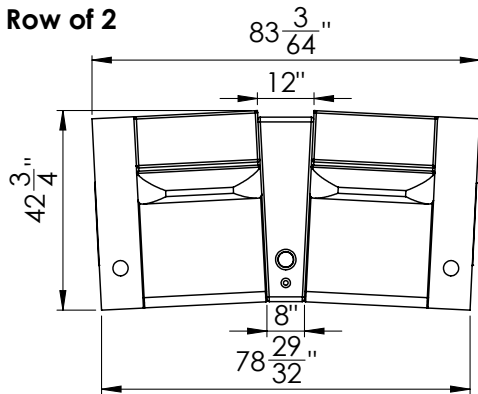

Row of X Seating Configurations: $X = 1 \text{ Double} + Y \text{ Left} + Z \text{ Right}$

$X = 1 + Y + Z$

For example: Row of 6 = 1 Double + 0 Left + 5 Right

1 Double + 5 Left + 0 Right

1 Double + 2 Left + 3 Right

**Barcelona Grand Ultimate XL
 Technical Specifications**

Sample Seating Configurations

Curved Row of 2

Curved Row of 3

Curved Row of 4

Curved Loveseat Row of 4

Curved Row of 5

**Barcelona Grand Ultimate XL
Technical Specifications**