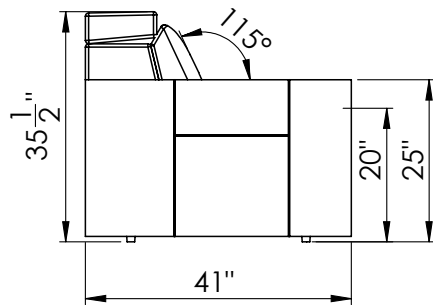

Seating Positions

D

D

Upright

Reclined

Clearance required from Upright to Full Recline

C

C

4

3

2

1

Arm Configurations

**Barcelona Grand Ultimate XL
Technical Specifications**

Sample Seating Configurations

Single

44 $\frac{1}{2}$ "

Row of 2

80"

Loveseat

71"

 *Valencia*
HOME THEATER SEATING

**Barcelona Grand Ultimate XL
Technical Specifications**

Sample Seating Configurations

**Barcelona Grand Ultimate XL
 Technical Specifications**

Sample Seating Configurations

Curved Row of 2

Curved Row of 3

Curved Row of 4

Curved Loveseat Row of 4

Curved Row of 5

**Barcelona Grand Ultimate XL
Technical Specifications**