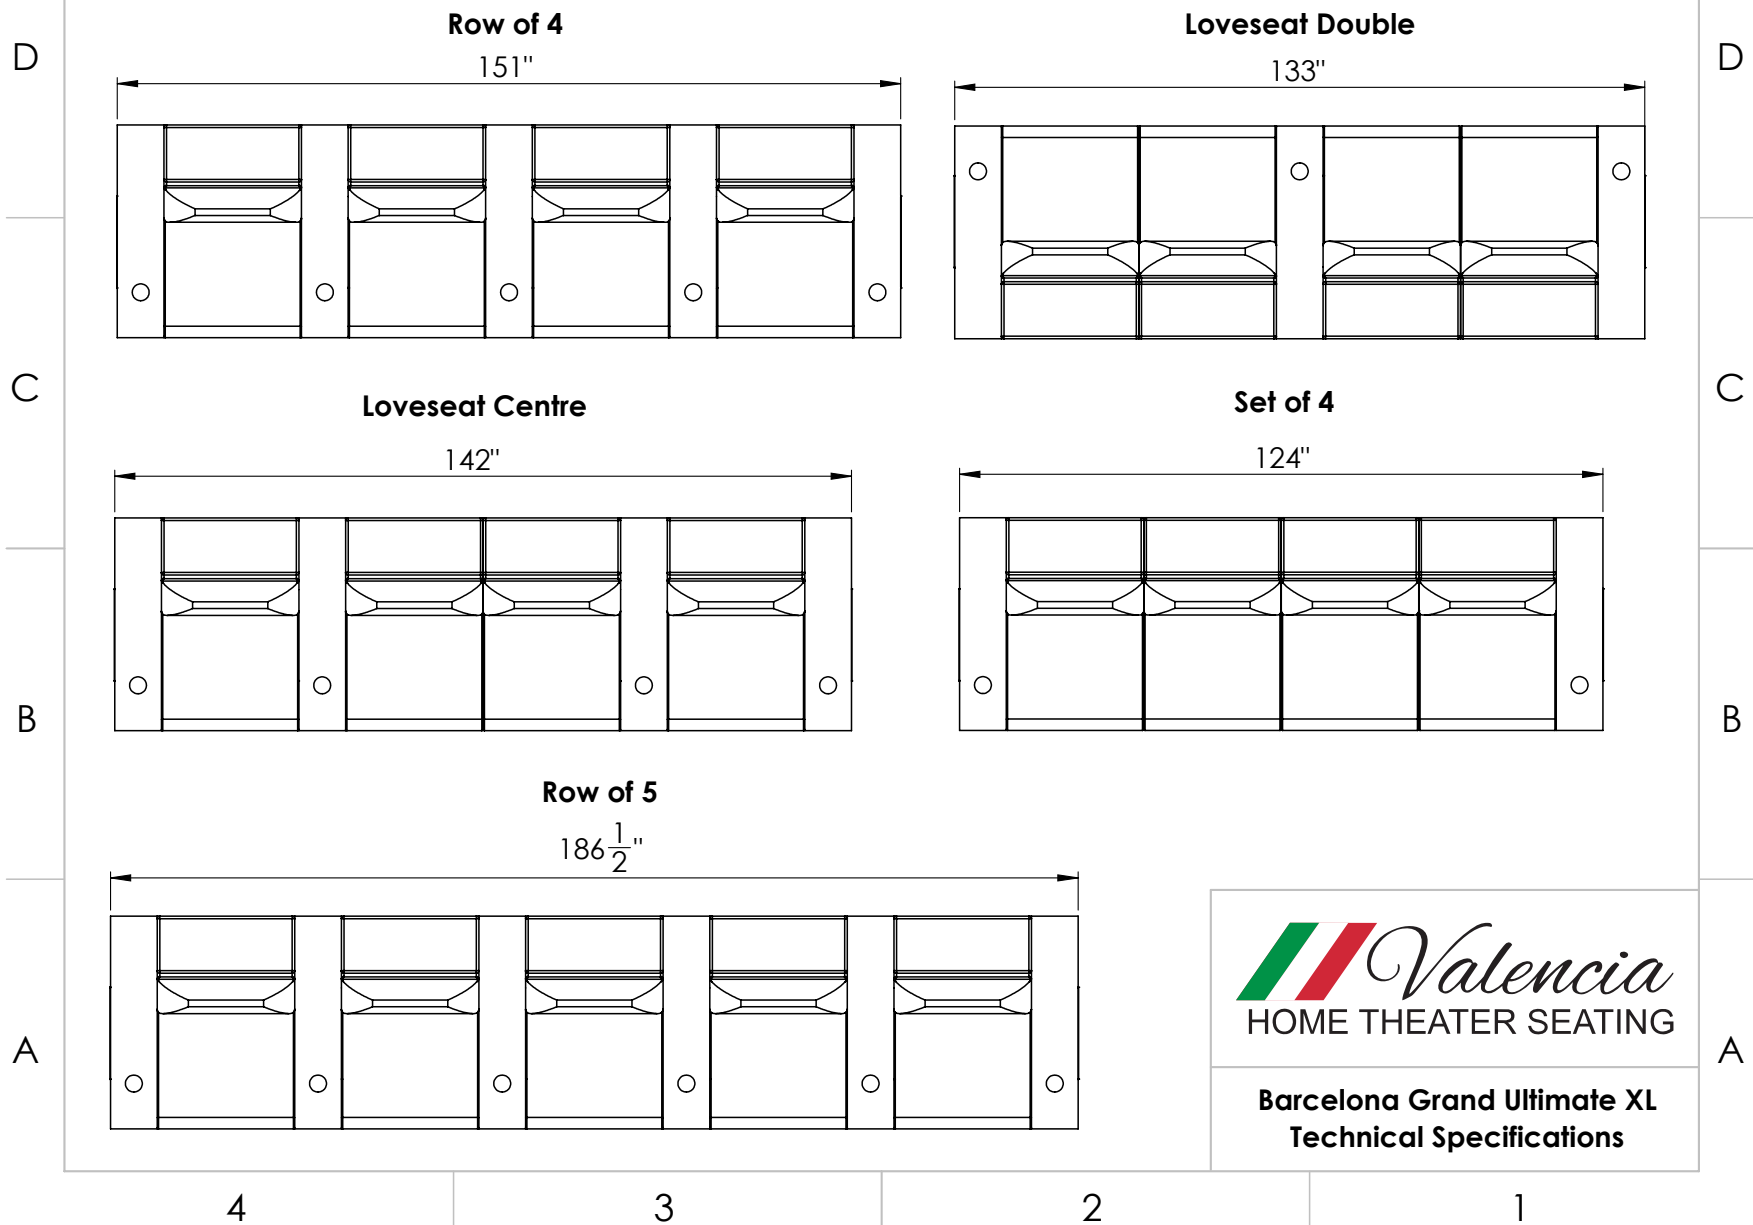

Sample Seating Configurations

**Barcelona Grand Ultimate XL
Technical Specifications**