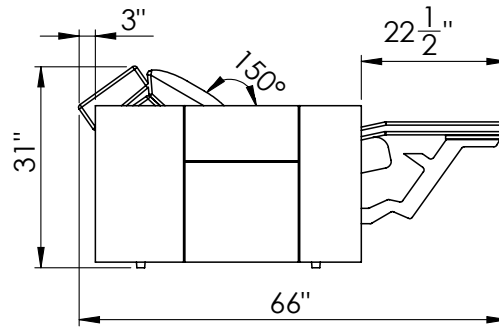

Seating Positions

D

D

Upright

Reclined

Clearance required from Upright to Full Recline

C

C

4

3

2

1

Arm Configurations

**Barcelona Grand Ultimate XL
Technical Specifications**

Sample Seating Configurations

Single

44 $\frac{1}{2}$ "

Row of 2

80"

Loveseat

71"

 *Valencia*
HOME THEATER SEATING

**Barcelona Grand Ultimate XL
Technical Specifications**

Sample Seating Configurations

**Barcelona Grand Ultimate XL
 Technical Specifications**

Sample Seating Configurations

Curved Row of 2

Curved Row of 3

Curved Row of 4

Curved Loveseat Row of 4

Curved Row of 5

**Barcelona Grand Ultimate XL
Technical Specifications**