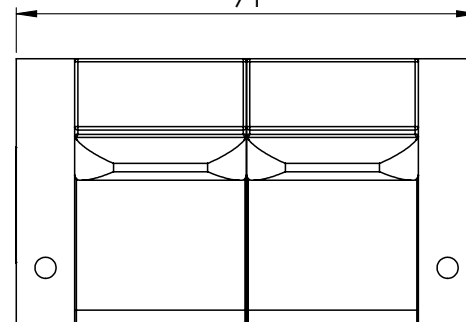

4

3

2

1

Arm Configurations

**Barcelona Grand Ultimate XL
Technical Specifications**

Sample Seating Configurations

Single

44 $\frac{1}{2}$ "

Row of 2

80"

Loveseat

71"

 *Valencia*
HOME THEATER SEATING

**Barcelona Grand Ultimate XL
Technical Specifications**

Sample Seating Configurations

Row of X Seating Configurations: $X = 1 \text{ Double} + Y \text{ Left} + Z \text{ Right}$

$X = 1 + Y + Z$

For example: Row of 6 = 1 Double + 0 Left + 5 Right

1 Double + 5 Left + 0 Right

1 Double + 2 Left + 3 Right