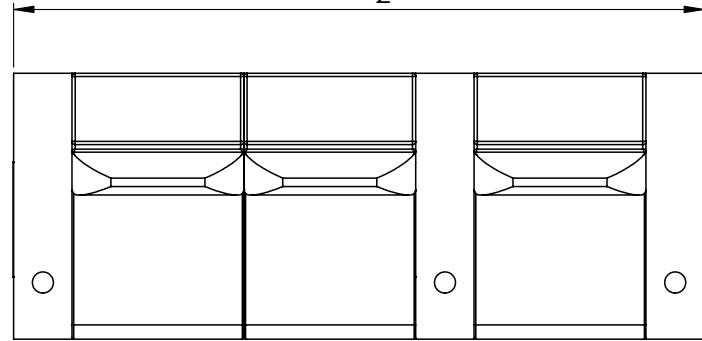

Loveseat Left

Set of 3

106 $\frac{1}{2}$ "