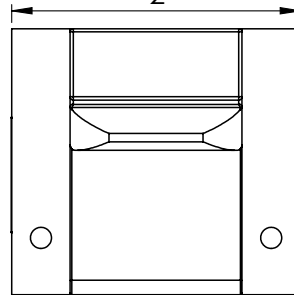

4

3

2

1

Arm Configurations

**Barcelona Grand Ultimate XL
Technical Specifications**

Sample Seating Configurations

Single

44 $\frac{1}{2}$ "

Row of 2

80"

Loveseat

71"

 *Valencia*
HOME THEATER SEATING

**Barcelona Grand Ultimate XL
Technical Specifications**

Sample Seating Configurations